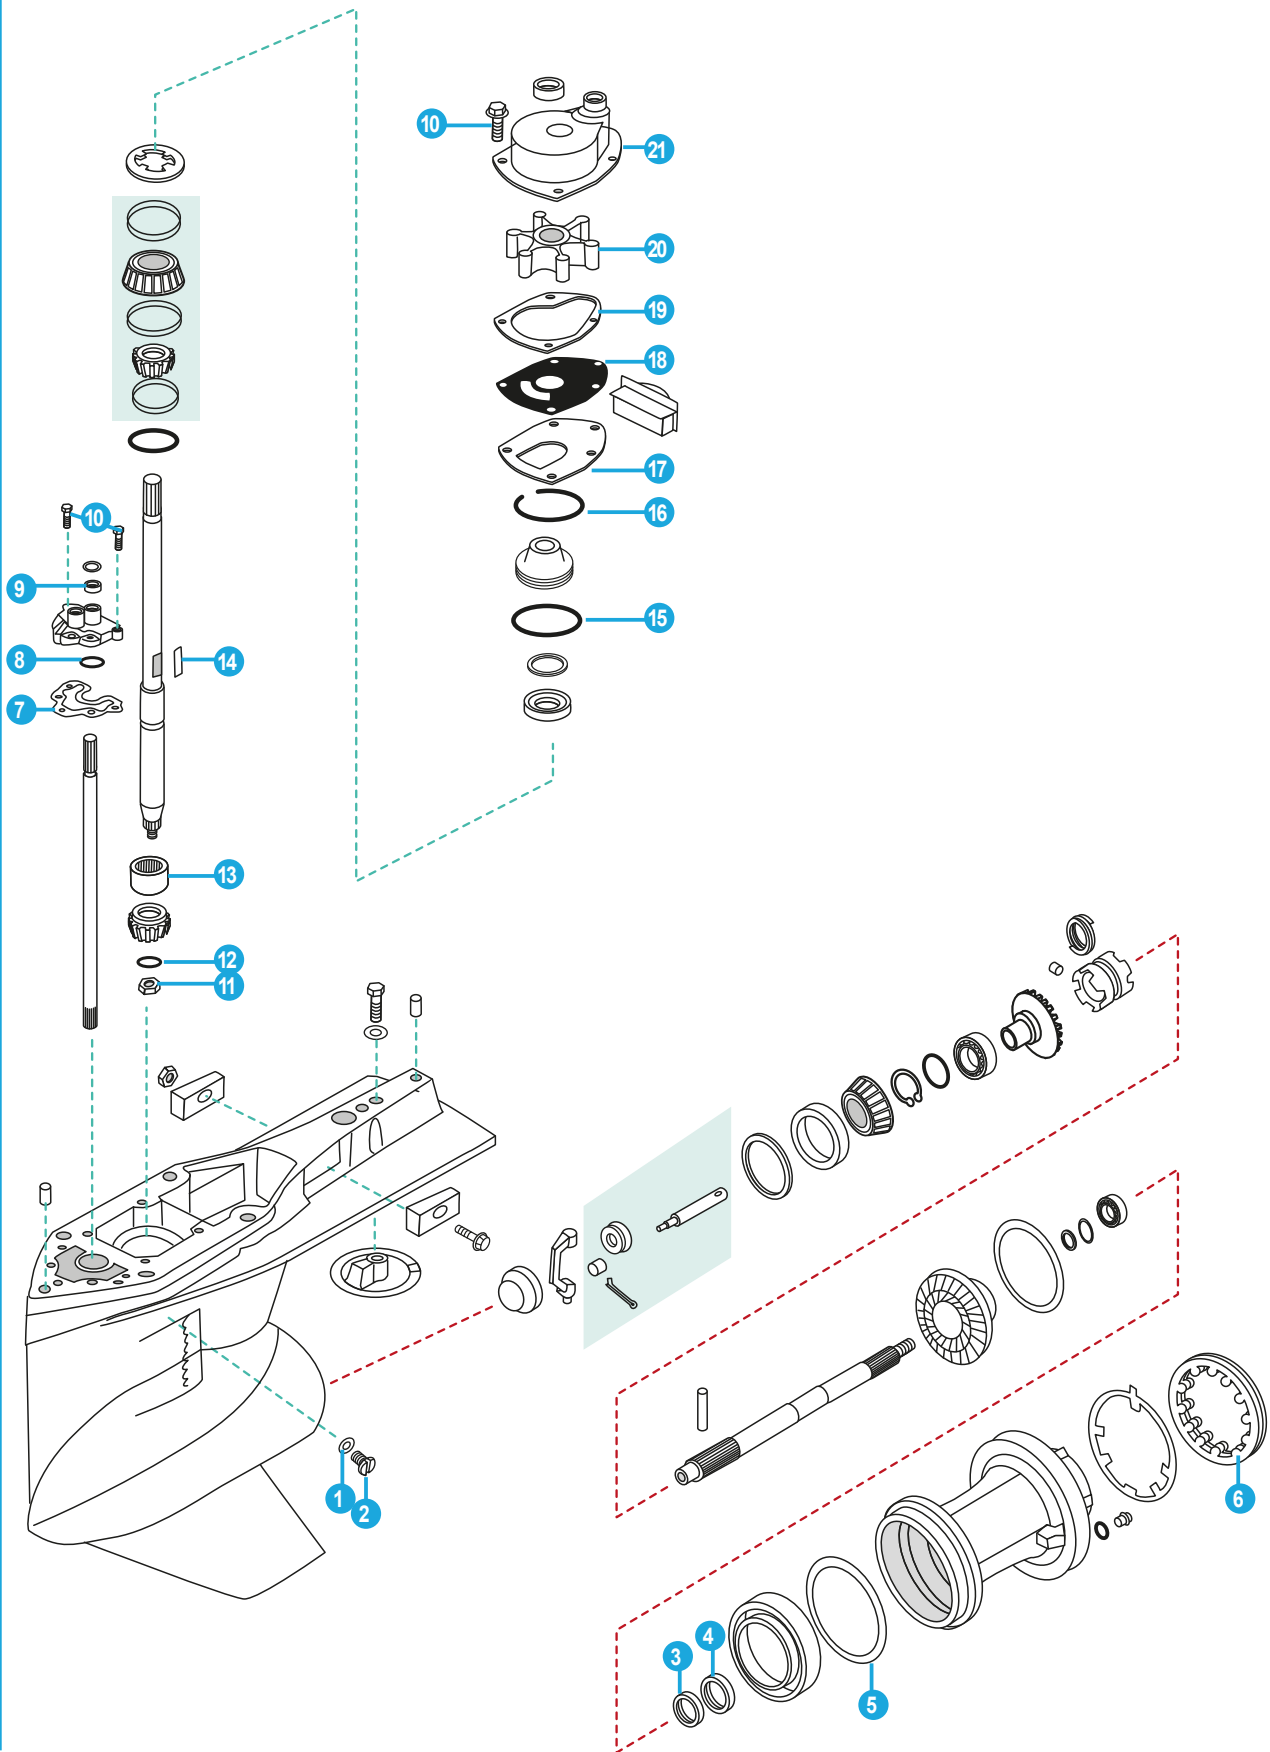

REF	OEM		
1	REC26-830749	26-830749	JUNTA	GASKET
2	REC10-79953Q04	10-79953Q04	TORNILLO	BOLT
3	REC26-888483	26-888906	RETÉN ACEITE	OIL SEAL
4	REC26-888483	26-888483	RETÉN ACEITE	OIL SEAL
5	REC25-31534	26-896524	ARO TÓRICO	O-RING
6	REC8M2011027	79448	TUERCA CIERRE COLA	COVER NUT
7	REC27-880729	27-880729	JUNTA	GASKET
8	REC25-36318	25-896322	ARO TÓRICO	O-RING
9	REC26-8164641	26-816464-1	RETÉN ACEITE	OIL SEAL
10	REC10-816928	10-816928	TORNILLO M6X16	SCREW M6X16
11	REC11-35921	11-35921	TUERCA	NUT
12	REC387817	31-42647A1	COJINETE	BEARING
13	REC28-8M0032833	28-43037	CHAVETA	KEY
14	REC25-896523	25-896523	ARO TÓRICO	O-RING
15	REC53-880719	53-880719	ARO RETENEDOR	RETAINING RING
16	REC27-430331	27-43033-1	JUNTA	GASKET
17	REC8172761	817276-1	TAPA BOMBA	WEAR PLATE
18	REC27-8172771	27-817277-1	JUNTA	GASKET
19	REC47-43026Q02	47-43026T2	IMPULSOR	IMPELLER
20	REC817275A1	817275A1	CUERPO BOMBA	PUMP HOUSING
21	REC26-816575A2	26-816575A2	RETÉN	OIL SEAL