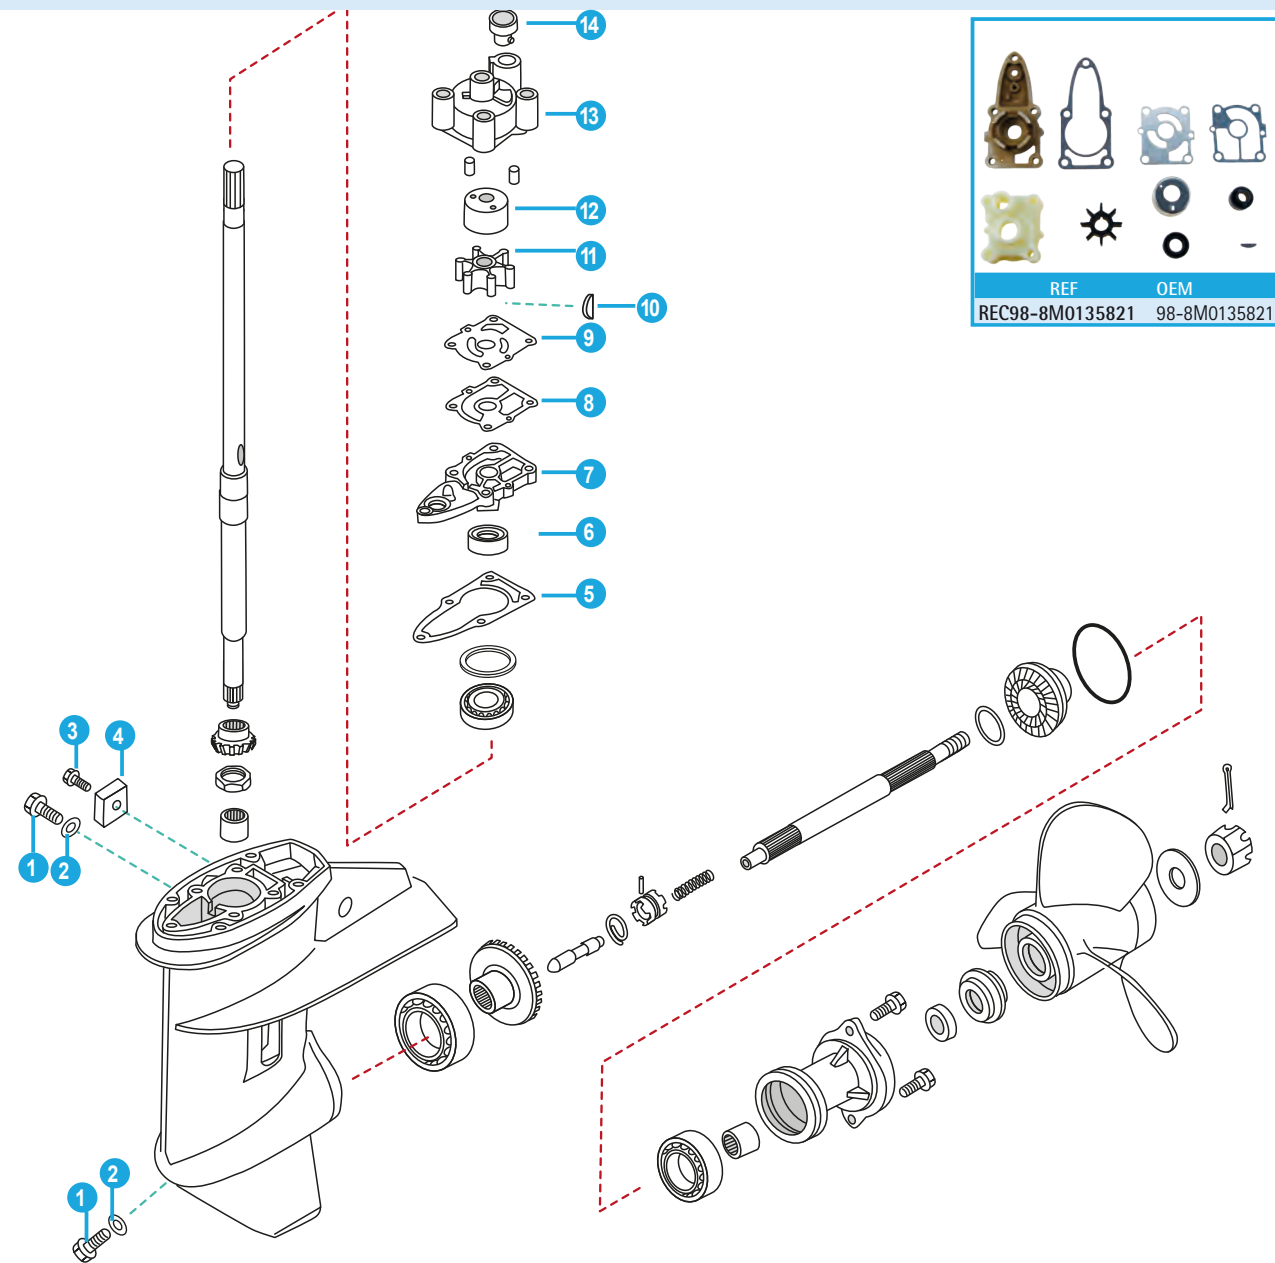

4T 9.9, 10, 15, 20 HP
STROKES

	REF	OEM		
1	REC90340-08002	953683	TORNILLO DRENAJE	DRAINING SCREW
2	REC09168-10022	8M0082880	JUNTA	GASKET
3	PAGB/T5787-M6X20	167051	TORNILLO	BOLT
4	REC41106-ZW9-000AL	8M0137344	ÁNODO	ANODE
5	REC27-8M0135804	8M0135804	JUNTA	GASKET
6	REC26-803752	803752	RETÉN ACEITE	OIL SEAL
7	REC8M0134493	8M0134493	CUERPO BOMBA	PUMP HOUSING
8	REC27-8M0135806	8M0135806	JUNTA	GASKET
9	REC8M0135805	8M0135805	TAPA BOMBA	OUTER PLATE
10	REC28-8M0137347	8M0137347	CHAVETA	KEY, WOODRUFF
11	REC334-65021-1	8M0135803	IMPULSOR	IMPELLER
12	REC803751	803751	CASQUILLO	INSERT
13	REC8M0134492	8M0134492	CUERPO BOMBA	PUMP HOUSING
14	REC26-8036674	8036674	CASQUILLO DE GOMA	DAMPER, WATER PUMP