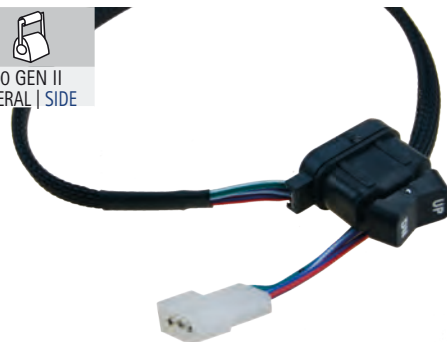

REF	OEM	
REC87-859032T02	87-859032T02	4000 GEN II LATERAL | SIDE