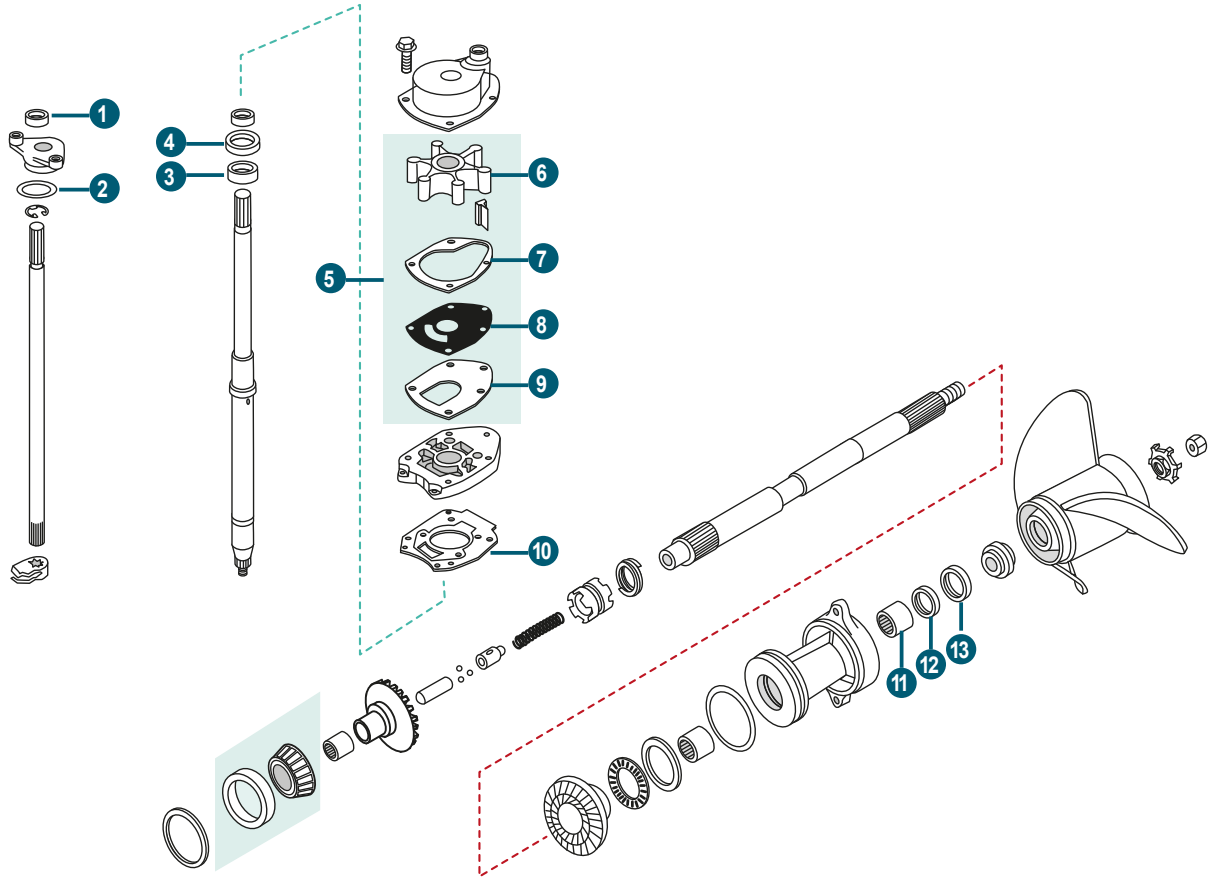

DESPIECE COLAS

GEAR CASE PARTS

BF25 --> BF50

	REF	OEM		
1	REC19253-ZV5-000	19253-ZV5-000	RETEN	SEAL
2	REC90752-ZV5-003	90752-ZV5-003	CHAVETA	KEY
3	REC91251-ZV5-003	91251-ZV5-003	RETEN	SEAL
4	REC91351-740-003	91351-740-003	TORICA	O-RING
5	REC19242-ZV5-000	19242-ZV5-000	JUNTA DE LA BOMBA	GASKET PUMPCASE
6	REC19233-ZV5-000	19233-ZV5-000	JUNTA	GASKET
7	REC19231-ZV5-000	19231-ZV5-000	PLACA	PLATE
8	REC19210-ZV5-003	19210-ZV5-003	IMPULSOR	IMPELLER
9	REC19223-ZV5-000	19223-ZV5-000	TAPA DE LA BOMBA	COVER, INNER WATER PUMP
10	REC91356-ZV5-000	91356-ZV5-000	TORICA	O-RING
11	REC19221-ZV5-000	19221-ZV5-000	CUERPO DE LA BOMBA	HOUSING, WATER PUMP
12	REC91555-ZV5-000	91555-ZV5-00	PASADOR	PIN
13	REC91353-ZV5-003	91353-ZV5-003	TORICA	O-RING