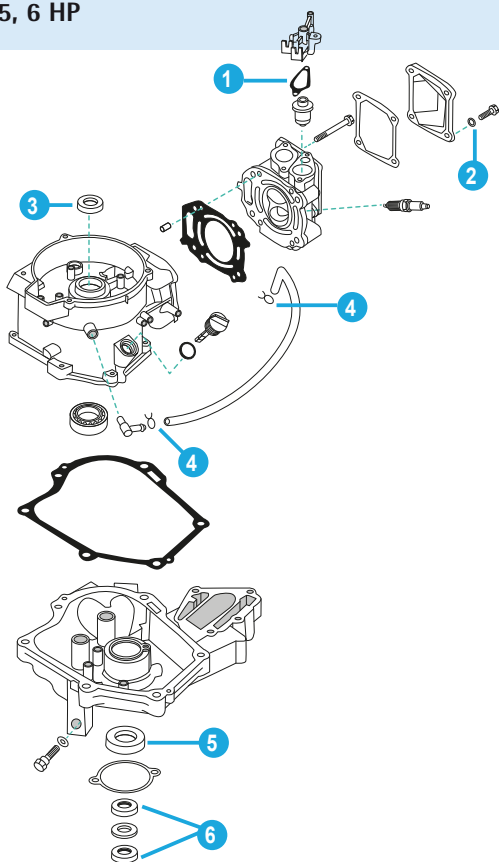

4T 4, 5, 6 HP
STROKES

	REF	OEM		UN.	
1	PAF8-05010005	27-853702	JUNTA	GASKET	1
2	PAGB/T848-6	12-953921	ARANDELA	WASHER	4
3	REC26-803514	26-803514	RETÉN	OIL SEAL	1
4	PAF4-04000030	54-952245	CLIP	CLIP	2
5	REC26-8537077	26-8537077	RETÉN	OIL SEAL	1
6	REC26-16703	26-16703	RETÉN	OIL SEAL	2