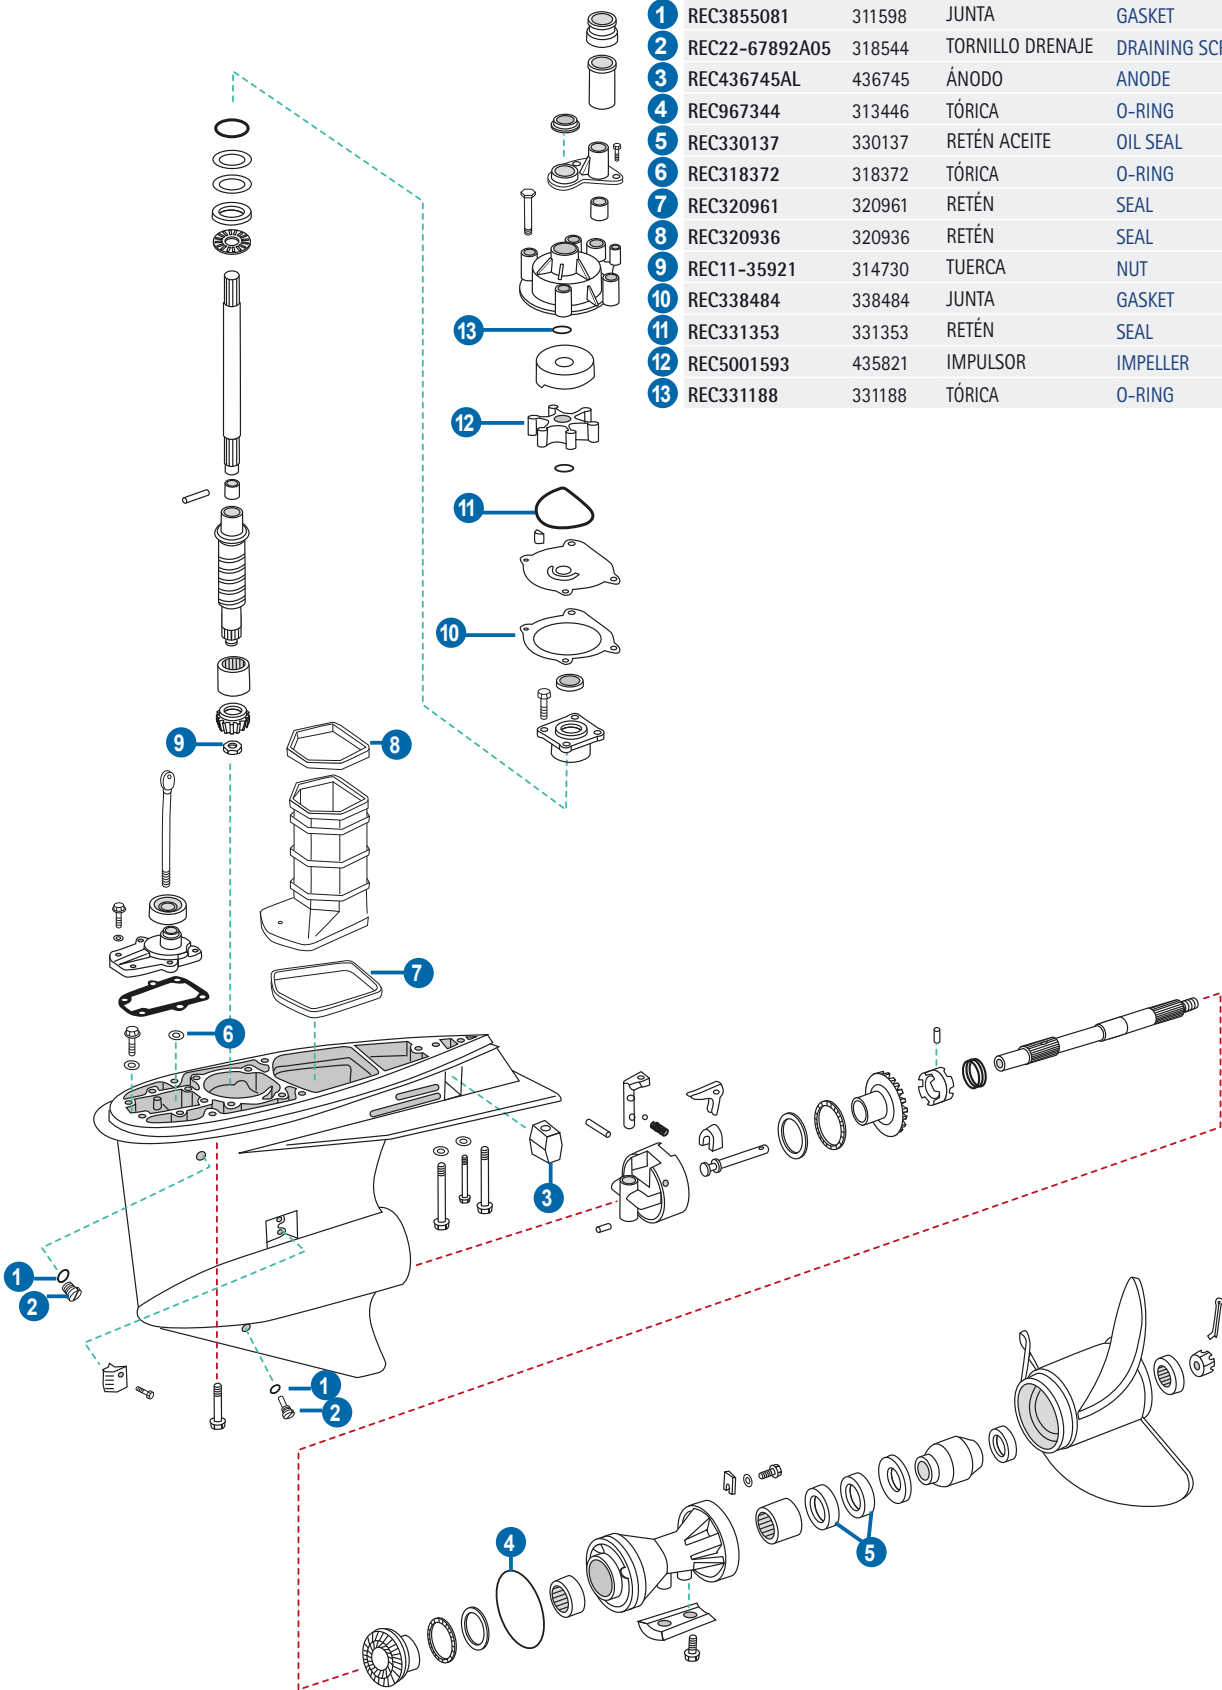

REF	OEM		
1	REC3855081	311598	JUNTA	GASKET
2	REC22-67892A05	318544	TORNILLO DRENAJE	DRAINING SCREW
3	REC436745AL	436745	ÁNODO	ANODE
4	REC967344	313446	TÓRICA	O-RING
5	REC330137	330137	RETÉN ACEITE	OIL SEAL
6	REC318372	318372	TÓRICA	O-RING
7	REC320961	320961	RETÉN	SEAL
8	REC320936	320936	RETÉN	SEAL
9	REC11-35921	314730	TUERCA	NUT
10	REC338484	338484	JUNTA	GASKET
11	REC331353	331353	RETÉN	SEAL
12	REC5001593	435821	IMPULSOR	IMPELLER
13	REC331188	331188	TÓRICA	O-RING