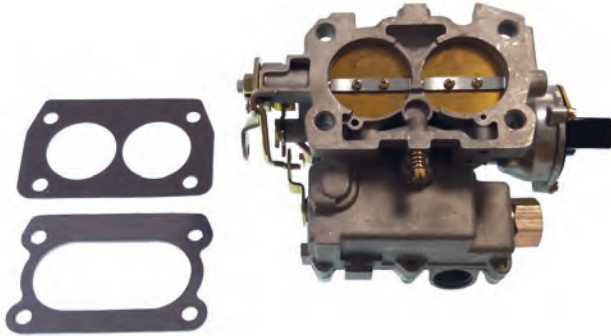

MERCARB

REF	OEM	CUERPOS BBL	
REC3310-864943A01	3310-864943A01 3310-861245A1	2	5.7 GM350 V8 (1998-01) 5.7 CARB ALPHA BRAVO 5.7 CARB MIE 5.7 CARB SKY 5.7 COMPETITION SKI (GEN+) GM 350 V8 (1998) 5.7L 1998+