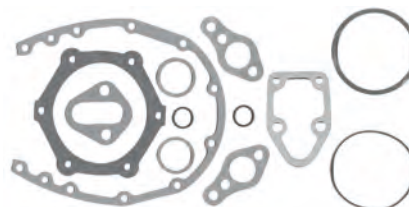

COLECTOR ADMISIÓN-ESCAPE	MANIFOLD INTAKE & EXHAUST
REF			
	REC17341	KIT JUNTA ADMISIÓN Gene IV, V y VI sólo H.O. con admisión rectangular. Gene IV, excl. H.O. con admisión rectangular.	INTAKE GASKET SET Gene IV, V & VI, H.O. only w/rectangular intake ports Gene IV excl. H.O. w/rect. intake ports
	REC17340	KIT JUNTA ADMISIÓN Gene IV, excl. H.O. con admisión oval. Gene V y VI exc. EFI y H.O. con admisión ovalada.	INTAKE GASKET SET Gene IV excl. H.O. w/oval intake ports Gene V & VI, excl. EFI & H.O. w/oval intake ports
		RETÉN TRASERO CIGÜEÑAL	CRANKSHAFT REAR SEAL
REF			
	REC26-14756	Gene IV Retén Contrarrotación dos piezas	Gene IV Reverse rotation oil seal Two- pieces
		TAPA VÁLVULAS	VALVE COVER
REF			
	REC17935	KIT JUNTAS Gene IV	GASKET SET Gene IV
	REC17937	KIT JUNTAS Gene V & VI	GASEKT SET Gene V & VI

JUNTAS DISTRIBUCIÓN

TIMING GASKETS

JUNTAS DISTRIBUCIÓN

TIMING GASKETS

REF	OEM	
REC27-34895A2	24-34895A2	GM 305 & 350 CID, 200, 225, 228, 230, 250, 255, 260, 270, 280 HP 898 (198 HP), 5.7 (SKY) (-1997)