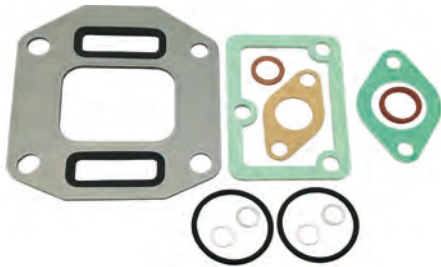

JUNTAS TURBO

TURBO GASKETS

REF	OEM	
REC3582595	3582595 876398	TMD30A TMD40A, B, C TAMD30A TAMD40A, B AQD40A AQAD30A AQAD40A, B AD30A