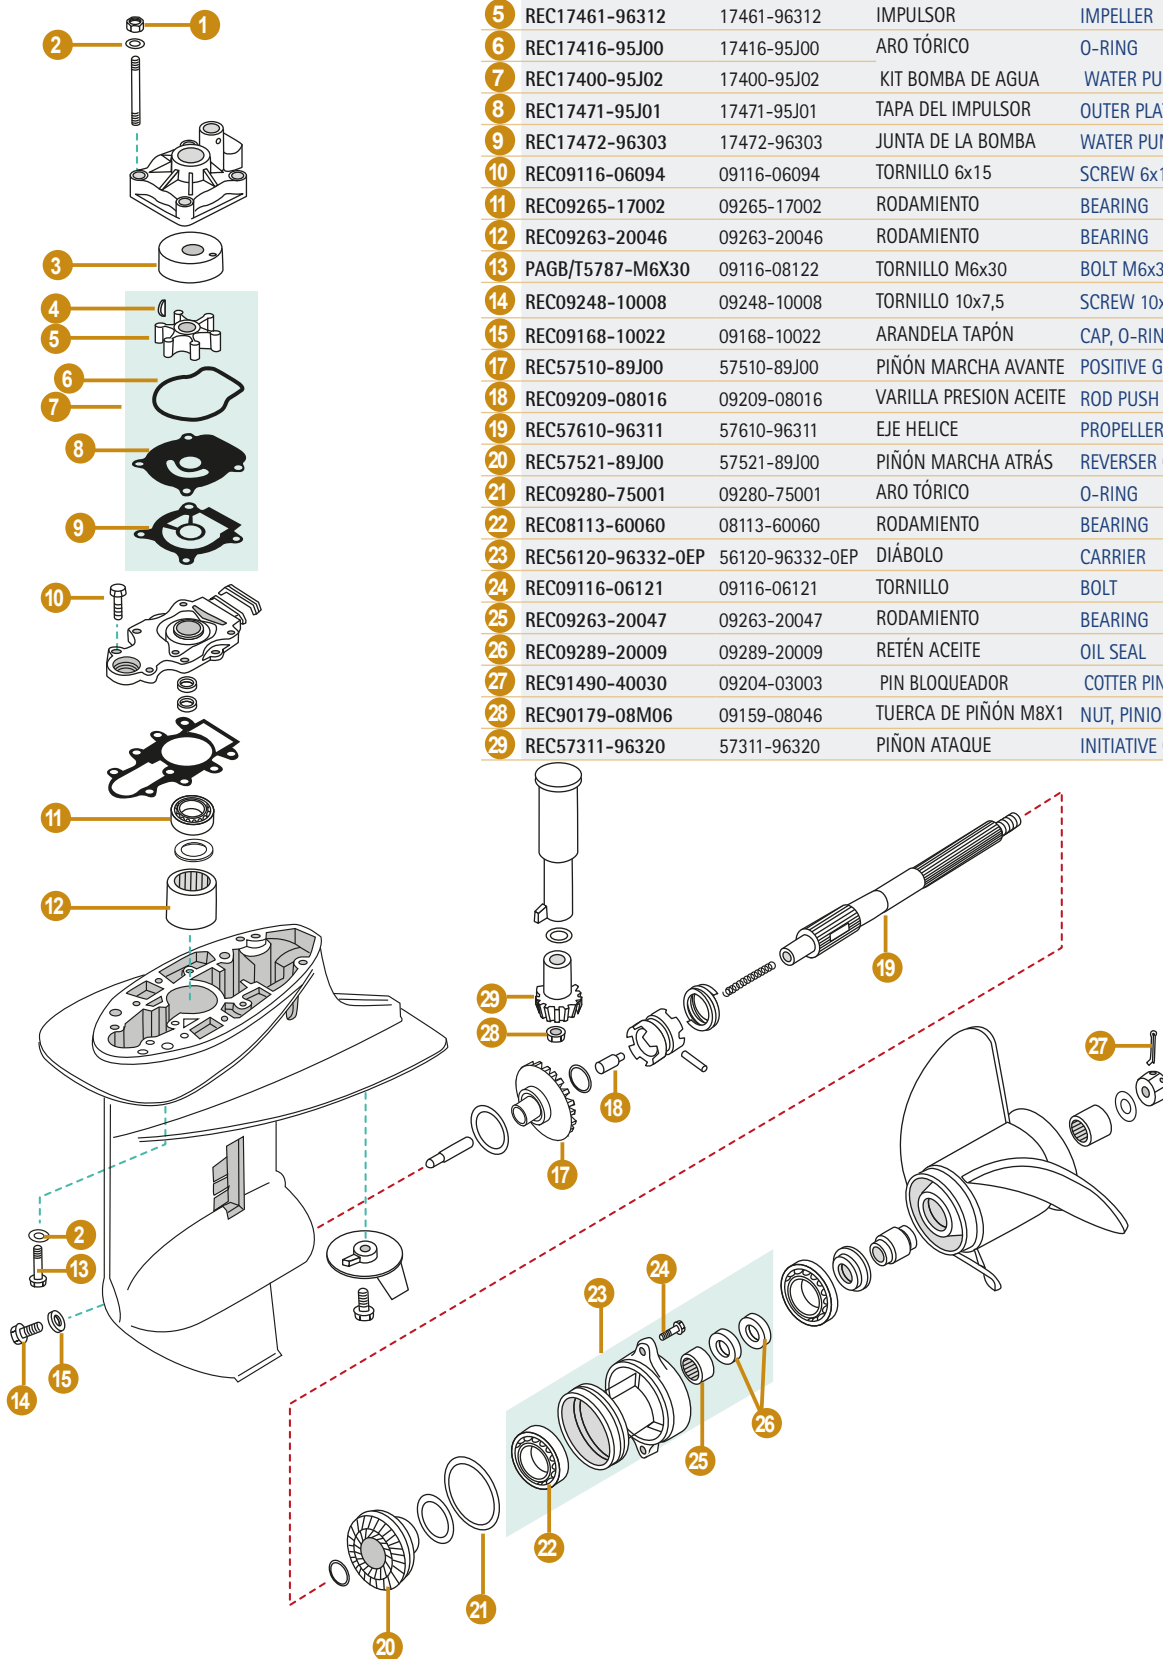

REF	OEM		
1	PAGB/T6170-M6	29141-93J00	TUERCA HEXÁGONO M6	NUT HEXAGON M6
2	PAGB/T848-6	09160-06082	ARANDELA	WASHER
3	REC17413-95J00	17413-95J00	CASQUILLO INOX	SLEEVE WATER PUMP
4	REC09420-04006	09420-04006	CHAVETA	KEY
5	REC17461-96312	17461-96312	IMPULSOR	IMPELLER
6	REC17416-95J00	17416-95J00	ARO TÓRICO	O-RING
7	REC17400-95J02	17400-95J02	KIT BOMBA DE AGUA	WATER PUMP KIT
8	REC17471-95J01	17471-95J01	TAPA DEL IMPULSOR	OUTER PLATE CARTRIDGE
9	REC17472-96303	17472-96303	JUNTA DE LA BOMBA	WATER PUMP, GASKET
10	REC09116-06094	09116-06094	TORNILLO 6x15	SCREW 6x15
11	REC09265-17002	09265-17002	RODAMIENTO	BEARING
12	REC09263-20046	09263-20046	RODAMIENTO	BEARING
13	PAGB/T5787-M6X30	09116-08122	TORNILLO M6x30	BOLT M6x30
14	REC09248-10008	09248-10008	TORNILLO 10x7,5	SCREW 10x7,5
15	REC09168-10022	09168-10022	ARANDELA TAPÓN	CAP, O-RING
17	REC57510-89J00	57510-89J00	PIÑÓN MARCHA AVANTE	POSITIVE GEAR
18	REC09209-08016	09209-08016	VARILLA PRESION ACEITE	ROD PUSH
19	REC57610-96311	57610-96311	EJE HELICE	PROPELLER SHAFT
20	REC57521-89J00	57521-89J00	PIÑÓN MARCHA ATRÁS	REVERSE GEAR
21	REC09280-75001	09280-75001	ARO TÓRICO	O-RING
22	REC08113-60060	08113-60060	RODAMIENTO	BEARING
23	REC56120-96332-0EP	56120-96332-0EP	DIÁBOLO	CARRIER
24	REC09116-06121	09116-06121	TORNILLO	BOLT
25	REC09263-20047	09263-20047	RODAMIENTO	BEARING
26	REC09289-20009	09289-20009	RETÉN ACEITE	OIL SEAL
27	REC91490-40030	09204-03003	PIN BLOQUEADOR	COTTER PIN
28	REC90179-08M06	09159-08046	TUERCA DE PIÑÓN M8X1	NUT, PINION M8X1
29	REC57311-96320	57311-96320	PIÑÓN ATAQUE	INITIATIVE GEAR