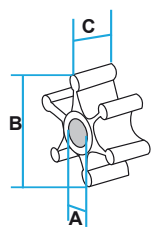

REF	OEM	2T STROKES	4T STROKES
PAF60-05000004	27-857078	40, 50, 60 EFI 4 CYL	✓

REF	OEM	2T STROKES	4T STROKES
REC27-430057	27-430057	75, 90 HP (3 cyl)	✓

GUÍA DE IMPULSORES

IMPELLER GUIDE

2T STROKES	OEM	A	B	C
REC6G1-44352-00	47-11590M	11,9	40	18
REC47-22748	47-22748	11,6	32	14,4
REC6L5-44352-00		10	36	14,5
REC6H3-44352-00	47-81423M 47-97108M	19,05	51,8	19,5
REC682-44352-01	47-84027T	13	40	22
REC689-44352-02	47-84797M	16,15	69,5	12,8
REC47-89980	47-89980	11	32	14,35
REC47-89982	47-89982	16	51	19,05
REC47-89983T	47-89983T	19	61,8	19,05

2T STROKES	OEM	A	B	C
REC47-89984T4	47-89984T4	22,2	60	38,8
REC662-44352-01	47-95611M	14	40	22
REC6E0-44352-00	47-96305M	11	40	12,6
REC47-89981	47-89981	11,6	32	14,4
REC47-803630T	47-803630T	21	57	30
REC47-952892	47-952892 47-95289	12	41	14
REC646-44352-01	47-80395M	11,5	47,5	13,7
REC6F5-44352-00	47-99971M	16,04	69,8	22,1