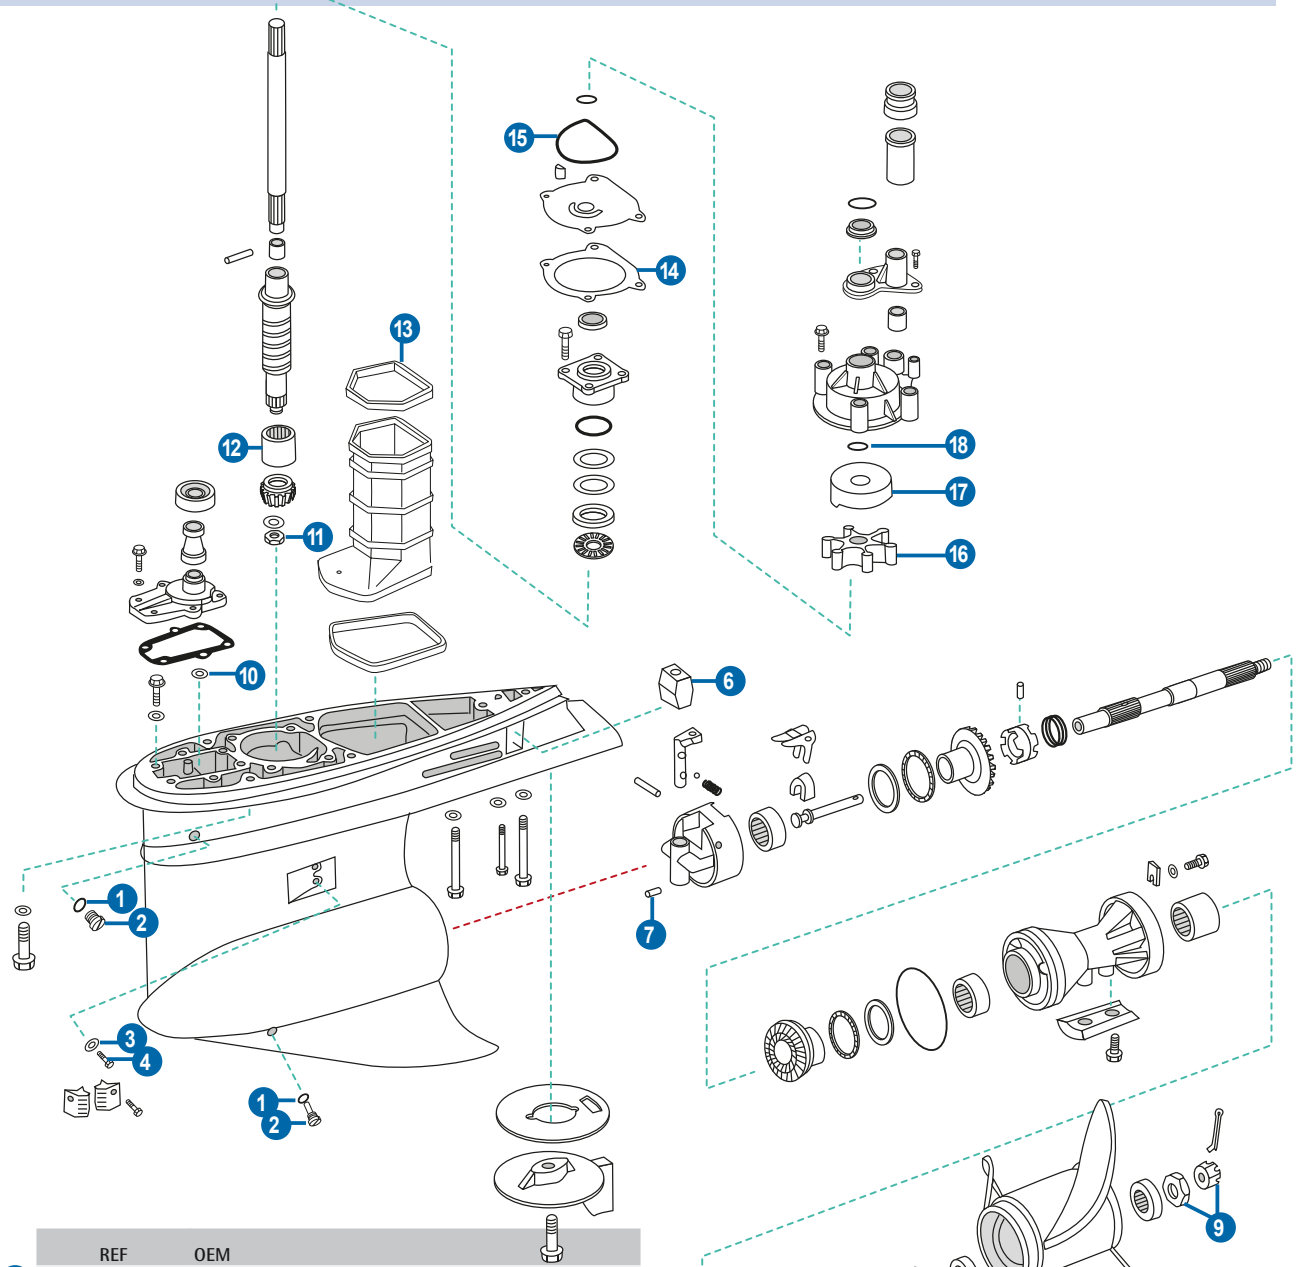

2T V4 / V6 "M" (1979-06) RATIO V4 2.25:1 (.44), V6 1.86:1 (.54)

	REF	OEM		
1	REC3855081	311598	JUNTA	GASKET
2	REC22-67892A05	318544	TORNILLO DRENAJE	DRAINING SCREW
3	REC332584	332584	RETÉN	SEAL
4	REC324852	324852	TORNILLO	SCREW
5	REC331880	331880	PASADOR	PIN
6	REC436745AL	436745	ÁNODO	ANODE
7	REC334950	334950	RETÉN ACEITE 2 PIEZAS	OIL SEAL - 2 PCS.
8	REC398042	398042	KIT TUERCA HÉLICE	NUT & KEEPER
9	REC318372	318372	TÓRICA	O-RING
10	REC11-35921	314730	TUERCA	NUT
11	REC387817	387817	COJINETE PIÑÓN	PINION BEARING
12	REC320936	320936	RETÉN	SEAL
13	REC338484	338484	JUNTA	GASKET
14	REC331353	331353	RETÉN	SEAL
15	REC5001593	5001593	IMPULSOR	IMPELLER
16	REC338486	338486	TAPA BOMBA	PUMP CUP
17	REC331188	331188	TÓRICA	O-RING