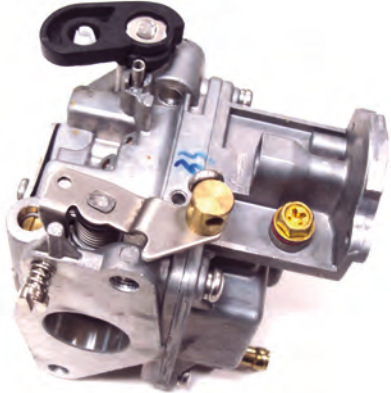

CARBURADOR

CARBURETOR

CARBURADOR COMPLETO

REF	OEM		2T STROKES	4T STROKES
PAF8-05040000	339-895110T01 339-895110T11		8 Et 9.9, (209 cc) OP325500+	✓