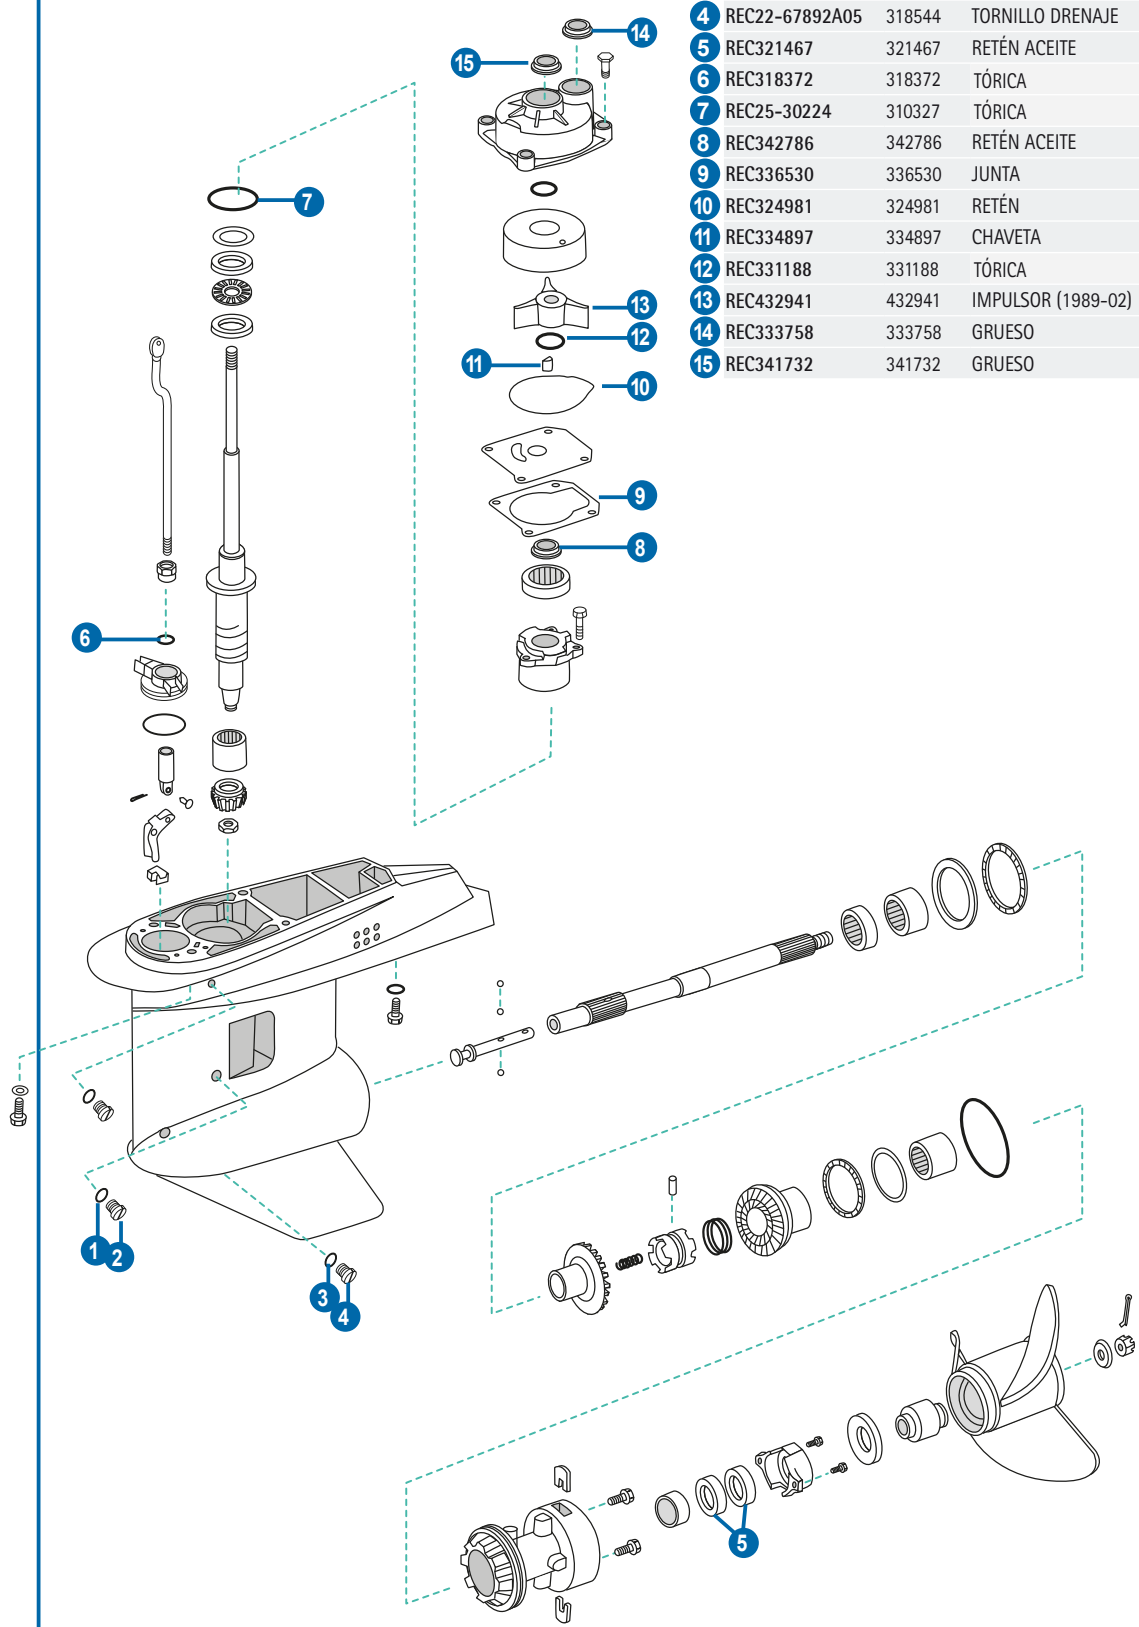

JOHNSON EVINRUDE

2T 40 - 60 HP 2 CYL LOOPCHARGED (1975-88) • 60 - 75 HP 2 CYL LOOPCHARGED (1975-88)
 STROKES COLA PEQUEÑA | SMALL GEARCASE

2T 40 - 60 HP 2 CYL LOOPCHARGED (1975-06) • 60 - 75 HP 2 CYL LOOPCHARGED (1975-01)
 STROKES COLA LARGA | LARGE GEARCASE