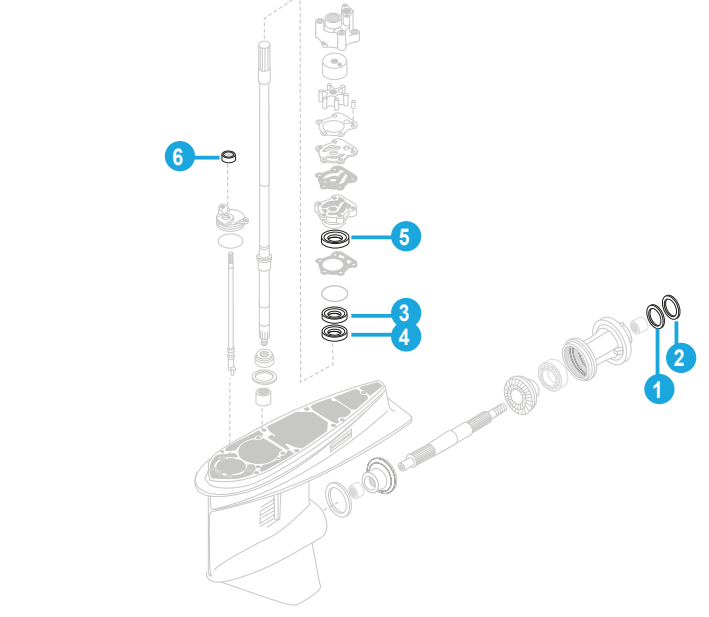

REF	OEM	2T STROKES	4T STROKES
REC8M0088080	8M0088080	65 - 115 HP	✓

REF	OEM	2T STROKES	4T STROKES
REC8M0088081	8M0088081	65 - 115 HP CR	✓

REF	OEM	2T STROKES	4T STROKES
REC8M0057716	8M0057716	135, 150	✓

REF	OEM	2T STROKES	4T STROKES
REC26-8M0142979	26-8M0142979	V6 (3.4 L) V8 (4.6L) New Models	✓

REF	OEM	2T STROKES	4T STROKES
REC8M0065064	8M0065064	VERADO 6 cyl (5.44 torpedo)	✓

GUIA KITS RETENES

	USA	REF
6	0A197112 +	REC26-41365A3
7.5 (7.5, 75)	4851693	
8	0A197112 +	REC26-41365A3
8 Bodense 4 T/ Strokes	0H00058 - 0H017349 0G760300 +	REC26-41365A3
9.9	0A197112 +	REC26-41365A3
9.9 4 T/ Strokes	0H00058 - 0H017349 0G760300 +	REC26-41365A3
10 (XR10/SEA PRO 10)	0D038000 +	REC26-41365A3
10 Magnum / Marathon	0D038000 +	REC26-41365A3

GEARCASE SEAL KITS APPLICATION

	USA	REF
15 (15, 15 Sea Pro / Marathon)	0B292414 +	REC26-41365A3
50 (Big Foot) 4 T/ Strokes	0G231123 +	REC26-43035A4
60 (3 cyl.) (Big Foot)	0D000750 +	REC26-43035A4
70 (3 cyl.)	0A996142 +	REC26-43035A4
75 (3 cyl.)	0C222000 +	REC26-43035A4
80 (3 cyl.)	0A996142 +	REC26-43035A4
90 (3 cyl.)	0A996142 +	REC26-43035A4
100 (4 cyl.)	0B209468 +	REC26-43035A4
115 (4 cyl.)	0C100000 +	REC26-43035A4
125 (4 cyl.)	0D283222 +	REC26-43035A4