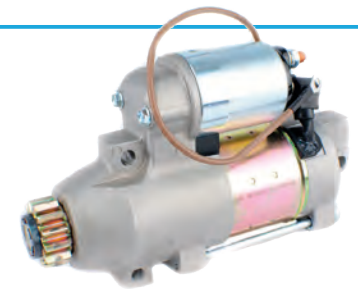

REF	OEM	⚡	☀️	🔧	2T STROKES	4T STROKES
REC68V-81800-03	50-881368T 50-881368T1 50-881368T2	12V	13 CCW	75, 80, 90, 100, 115HP EFI (2001-06)	✓