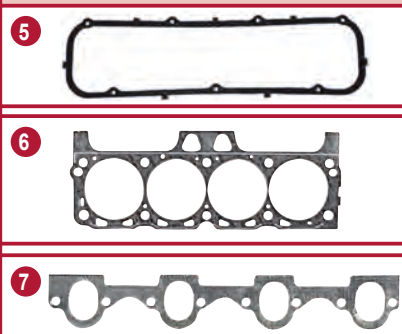

RETENES CIGÜEÑAL

CRANKSHAFT SEAL

REF	OEM	
REC26-14240	26-14240	4.3, 5.0, 5.7L Standard Rot.

REF	OEM
REC3853341	36-97335
REC26-8219471	26-8219471
REC26-8219471	26-8219471

REF	OEM	
REC26-14756	26-14756	7.4, 8.2L (1991+)

REF	OEM
REC26-14240	26-14240
REC26-811554	26-811554
REC26-90925	26-90925

GUÍA
RETENES CIGÜEÑAL

CRANKSHAFT SEAL
GUIDE

MOD.	SERIE SERIAL	TRASERO REAR	DELANTERO FRONT
120/2.5L	1666601		REC3853341
120/2.5L	2786857		REC3853341
140/3.0L & LX	2508261		REC3853341
140/3.0L & LX	6229718		REC3853341
150, 160, 165, 200 (I/L-6)	1666495		REC3853341
150, 160, 165, 200 (I/L-6)	2770032		REC3853341
175, 185, 205, 262 4.3L (V-6)	6330183		REC3853341
200, 228, 225, 230, 250, 255, 260, 270, 280, 300, 320 5.0L/5.7L/898 (V-8)	2453769		REC3853341
5.0L, 5.7L, 4.3L, 3.0L (Rot. STD 1 p.)		REC26-14240	REC3853341

MOD.	SERIE SERIAL	TRASERO REAR	DELANTERO FRONT
340 (7.4L)	4623115		REC26-8219471
370 TRS	5889914		REC26-8219471
400 TRS	4179554		REC26-8219471
420	A398941+		REC26-8219471
440 TRS	4179554		REC26-8219471
454 MAGNUM	A631894+		REC26-8219471
460 TRS	4179554		REC26-8219471
7.4, 8.2L, 454, 502 (Rot. STD 1 p.) 7.4 BRAVO	B771113+	REC26-811554	REC26-8219471

JUNTAS MOTOR

ENGINE GASKETS

470, 485, 488, 165, 170, 180 & 190 HP
4 CYL EN LINEA | IN LINE

	REF	OEM	MOD.		UN.
1	REC26-90925	26-90925		RETÉN TRASERO	ONCE PIECE REAR MAIN SEAL 1
2	REC26-75624	26-75624		RETÉN VÁLVULA	VALVE STEM SEAL 8
3	REC3853847	56153		LIFTER	TAPPET 8
4	REC39-75423	39-75423		AROS PISTON 030	PISTON RINGS 030 4
5	REC27-73666	27-73666	224 CID (3.7 L)	JUNTA TAPA VÁLVULAS	VALVE COVER GASKET 1
6	REC27-13709	27-13709	224 CID (3.7 L) CID Model 470	JUNTA CULATA	HEAD GASKET 1
7	REC27-68715	27-68715	460 CID	JUNTA COLECTOR ESCAPE	EXHAUST MANIFOLD GASKET 1