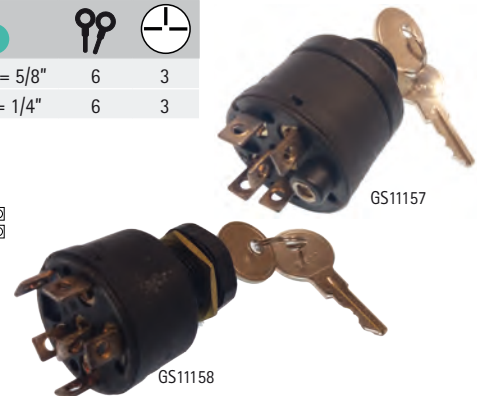

Fabricada en plástico. 3 posiciones con retroceso, Off-Contacto-Arranque (Starter).

Made in plastic. 3 positions with return, Off-Ignition-Start (Choke).

REF	A		
GS11158	15 mm = 5/8"	6	3
GS11157	6 mm = 1/4"	6	3