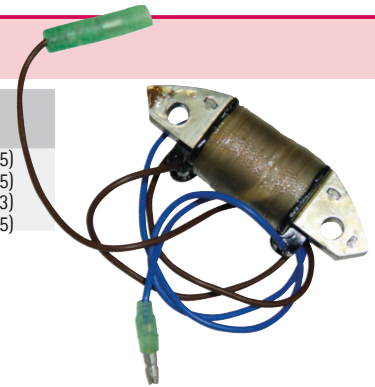

REF	OEM	2T STROKES	4T STROKES	
REC6F6-85530-01	6F6-85530-01	✓		EK40G (2018) E40G (2006+)

REF	OEM	2T STROKES	4T STROKES	
REC6E7-85570-19	6E7-85570-19-00	✓		9.9/15HP (1988-95) 20C/D (1985-93) 25C/D (1985-93)

REF	OEM	2T STROKES	4T STROKES	
REC6CB-82310-00	6CB-82310-00	✓		F150C, (2017+) F175A,C (2014+) F200F,B,G,C (2013+) F225F,C,B,H,J (2011+) F250D,C,F,P (2011+) F300B,C,A,D,G (2011+) F350A,C (2012-19)

BOBINA DE T.C.I.

T.C.I. COIL

REF	OEM	2T STROKES	4T STROKES	
PAF2.6-04000600	69M-85640-00	✓		F2.5 ALL (2003+)

REF	OEM	2T STROKES	4T STROKES	
PAF4-04000038	67D-85640-00	✓		F4 (1998+)

BOBINA DE CARGA

CHARGE COIL

REF	OEM	2T STROKES	4T STROKES	
REC69P-85541-09	69P-85541-09	✓		E25 B, BMH (69P1 - 69PG) (2001-15) 25 B, BMH, BWC, BWH, MWS (69R1 - 69RG) (2001-15) E30 HMH (60B3) (2003) 30 H, HMH, HWH, HWS, HWL, HW, HWC (69S3 - 69SG) (200315)