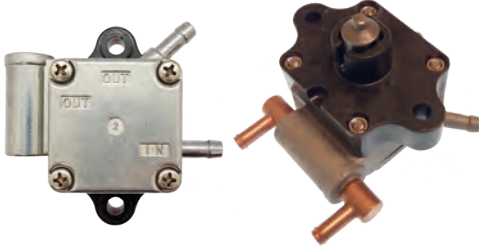

BOMBA DE COMBUSTIBLE

FUEL PUMP

BOMBA DE COMBUSTIBLE MECANICA

FUEL PUMP MECHANICAL

REF	OEM	2T STROKES	4T STROKES	
PAF20-05050000	6AH-24410-00		✓	F9.9H (2009+) F13.5B (2007-09) F15C,E,M (2007+) F20B,E,M (2007+)