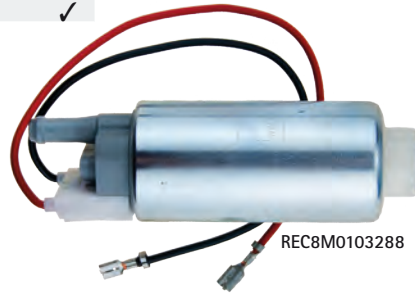

REC8M0103288