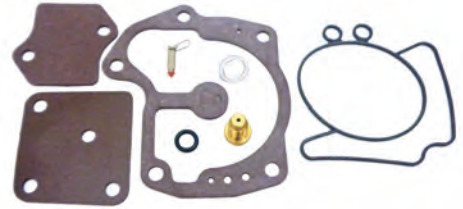

REF	OEM
REC439078	435752
	439078
	435678
	43577
	435676