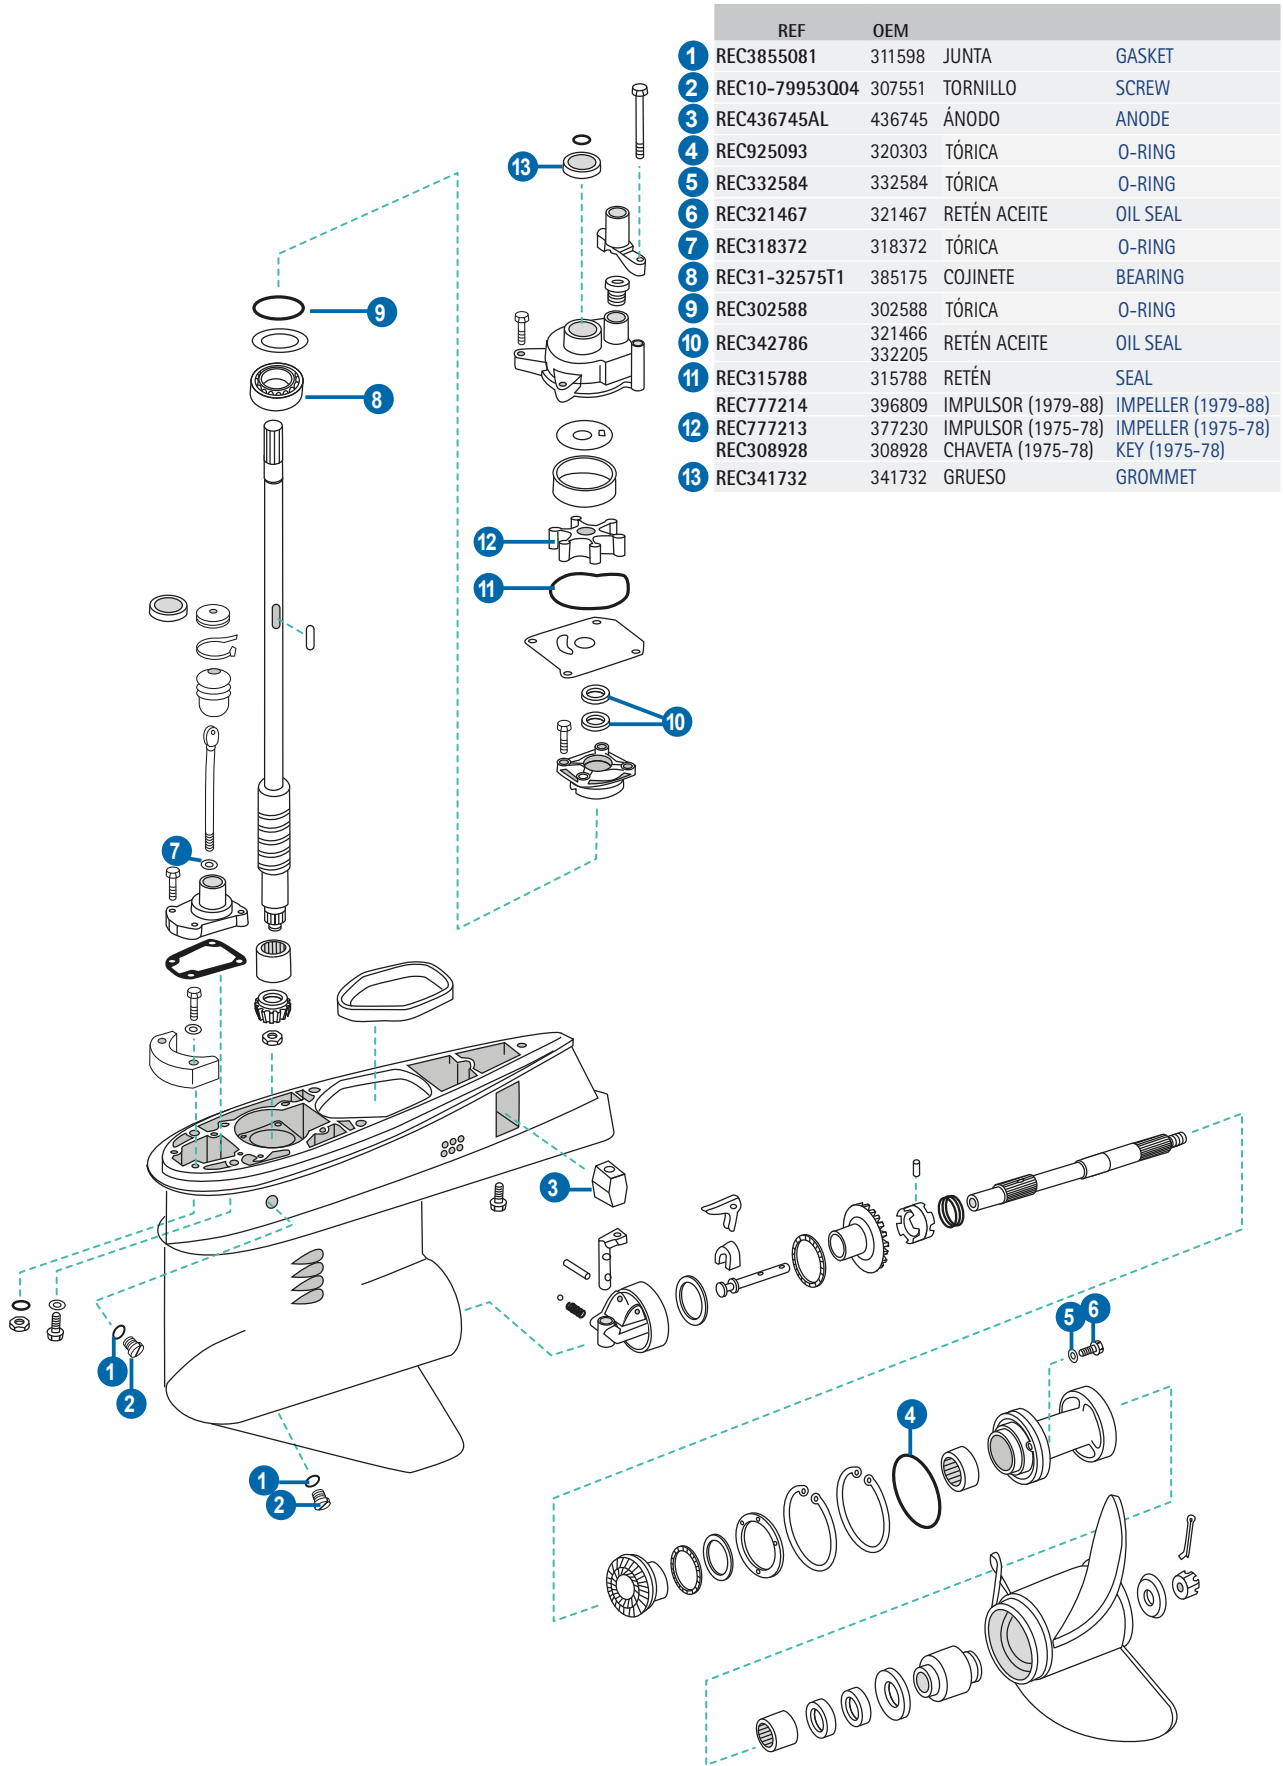

JOHNSON EVINRUDE

2T 40 - 60 HP 2 CYL LOOPCHARGED (1975-88) • 60 - 75 HP 2 CYL LOOPCHARGED (1975-88)
 STROKES COLA PEQUEÑA | SMALL GEARCASE

2T 40 - 60 HP 2 CYL LOOPCHARGED (1975-06) • 60 - 75 HP 2 CYL LOOPCHARGED (1975-01)
 STROKES COLA LARGA | LARGE GEARCASE