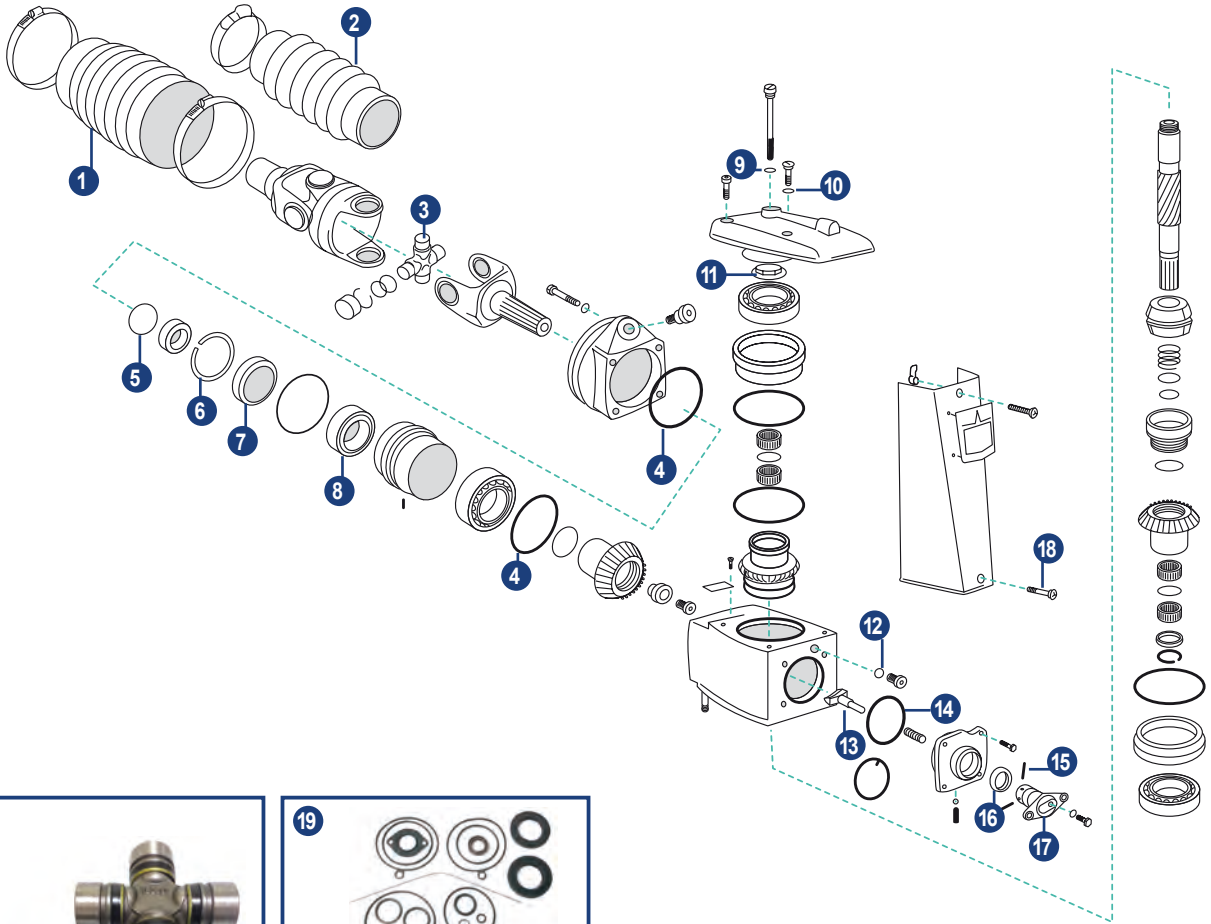

PARTE SUPERIOR AQUAMATIC (ANTIGUA)

UPPER HOUSING (OLD TYPE)

REF
REC876266

	REF	OEM	
1	REC876294	876294	FUELLE CRUCETA U-JOINT BELLOWS
2	REC876633	876633	FUELLE ESCAPE CON FLAP EXHAUST BELLOWS WITH FLAPPERS
	REC876631	876631	FUELLE ESCAPE SIN FLAP EXHAUST BELLOWS WITHOUT FLAPPERS
3	REC75832T	853255	CRUCETA CARDAN U-JOINT
4	REC925256	925256	ARO TÓRICO O-RING FOR SEALING RING
5	REC832675	832675	ARO TÓRICO (280, 290, SP, DP) SEALING RING (280, 290, SP, DP)
6	REC956000	956000	ARO TÓRICO O-RING
7	REC839253	839253	RETÉN ACEITE (280, 290, SP, DP) OIL SEAL FOR (280, 290, SP, DP)
	REC942615	942615	RETÉN ACEITE (200, 250, 270) OIL SEAL FOR (200, 250, 270)
8	REC183247	183247	COJINETE BEARING
9	REC955974	955974	ARO VARILLA ACEITE O-RING FOR DIPSTICK
10	REC955989	955989	ARO TÓRICO O-RING
11	REC832669	832669	JUNTA RETÉN TAPA GASKET/SEAL FOR TOP COVER
12	REC897682	897682	JUNTA GASKET
13	RM3856502	3856502	PUNTERA CONO SELECTOR SLEEVE SHOE
14	REC925093	925093	ARO O-RING
15	REC951924		PASADOR CLAMPING PIN
16	REC853868	853868	RETÉN ACEITE OIL SEAL FOR SHIFT SHAFT
17	REC3856008	3856008	PISTÓN SELECTOR SHIFT PLUNGER
18	REC941816	941816	TORNILLO INFERIOR TAPA TRASERA REAR COVER LOWER SCREW
19	REC876266	876266	KIT DE RETENES AQ200, 290, AQSP, AQDP SEAL KIT