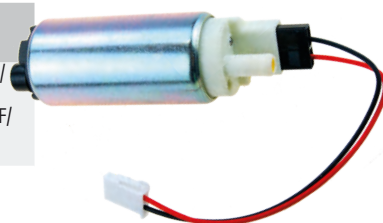

REF	OEM		2T STROKES	4T STROKES	
REC63P-13907-03	63P-13907-03 63P-13907-02 63P-13907-01 63P-13907-00	REC63P-14984-00		✓	F150 A/AET/AETL/AETX/AET1/AET2/BET/ BETX/DET/DET/DETX F150 TRC/TXRC/TLRC/TR/TLRD/TLR/TLRF/ TRG/TXR/TRF (2004+)