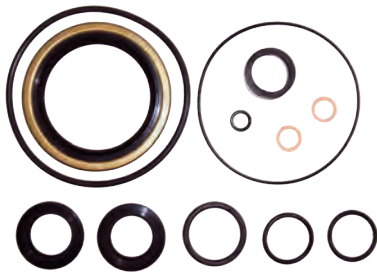

RETÉN GOMA

REF	OEM	Icon
REC26-816575A2	23-29804	65 - V-225 HP XR-4 / XR-6

FACE SEAL

REF	OEM	Icon	4T STROKES	2T STROKES
REC682-44365-00	26-84022M	9.9, 15 HP (682/684)	✓	✓

REF	OEM	Icon	4T STROKES	2T STROKES
REC26-88397	26-88397	2.5L (EFI, OFFSHORE)	✓	✓