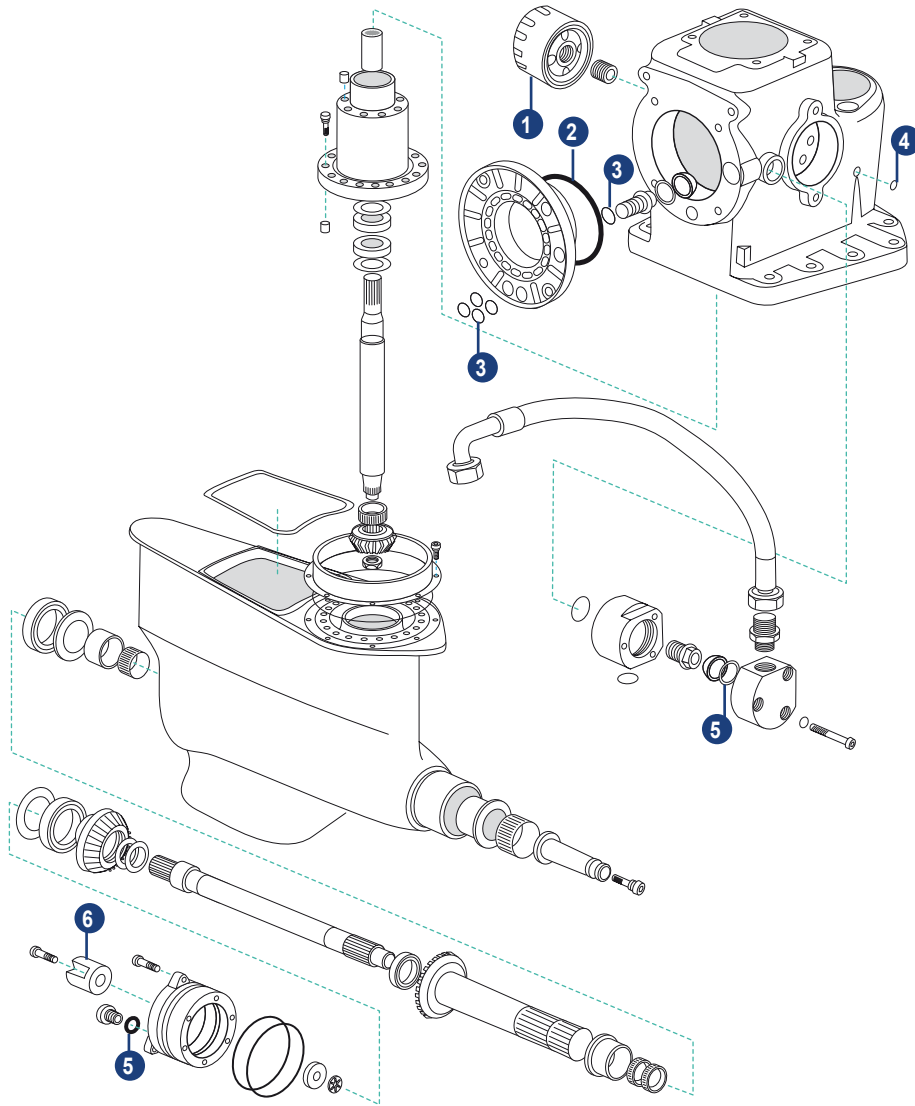

Supplied with V-belt pulley.
For D series use old pulley.

REF	OEM	
REC1359649	1359649 22297931 22797782	KAD42, 43, 44, 300, 32 D3, D4, D6 MD, TMD, TAMD22 (trans. SX) 7.4/8.2 L GS, GL, GI

IPS-A, B, C, D, E, F