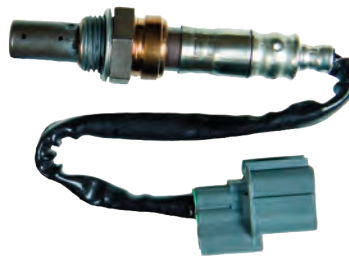

SENSORES

SENSORS

SENSOR PRESIÓN DE ACEITE

OIL PRESURE SENSOR

REF	OEM	
PAF15-07010100	3H6-07611-0	MFS4 --> MFS40 HP

SENSOR DE OXÍGENO

OXYGEN SENSOR

REF	OEM	
REC35668-ZY6-003	HZY6-35668-003	BFT150A BFT115A