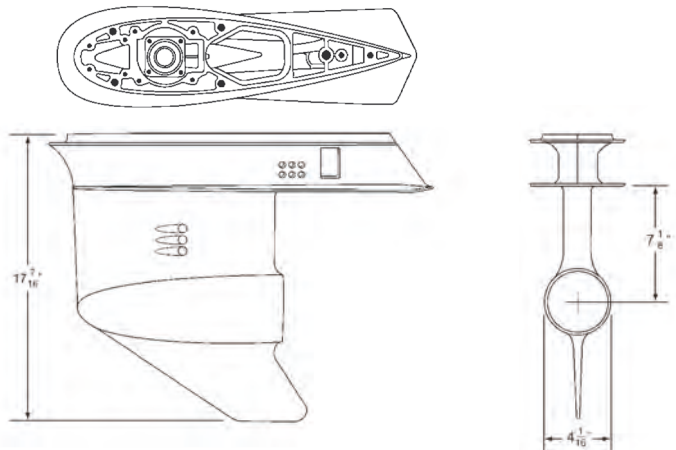

Cola larga (1975-06)
Altura: 17-7/16"
Final de la aleta de caviación afilado
Seis agujeros sobre la aleta de caviación
Tomas internas de agua (tres agujeros)
Sin tubo corredera

Large Gearcase (1975-06)
17-7/16" tall.
Pointed at the trailing end of the cavitation plate.
Six holes above the cavitation plate.
Internal water intake screens (three holes).
No speedo pitot.