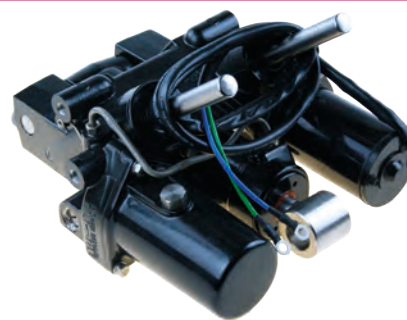

REF	OEM	2T STROKES	4T STROKES	🔧
REC6H1-43800-17-8D	6H1-43800-17-8D 6H1-43800-16-4D 6H1-43800-15-4D 6H1-43800-13-4D 6H1-43800-14-4D	✓		50 - 90 HP