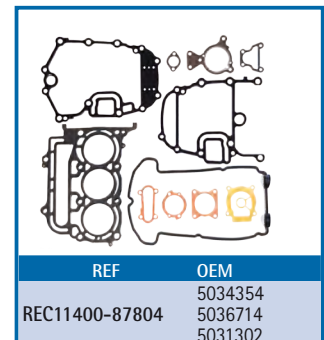

REF	OEM		
1	REC11413-87J00	5031304	RETÉN SUPERIOR	SEAL UPPER
2	REC11433-87J00	5031306	JUNTA DEL RETÉN SUPERIOR	SEAL UPPER, GASKET
3	REC17616-87J00	5031426	JUNTA DE LA VÁLVULA DE PRESIÓN	PRESURE VALVE, GASKET
4	REC17685-87D10	5031430	JUNTA TAPA DE TERMOSTATO	THERMOSTAT COVER GASKET
5	REC17472-96303	503681	JUNTA DE LA BOMBA DE AGUA	WATER PUMP, GASKET
6	REC11489-87J00	5031307	JUNTA DEL CÁRTER	OIL PAN, GASKET
7	REC11265-87E10	5030623	JUNTA TAPA DEL ÁNODO	GASKET, COVER ANODE
8	REC13421-87J00	5031390	JUNTA DEL CUERPO DE MARIPOSA	THRPOTTLE BODY GASKET
9	REC11141-87J02	5031293	JUNTA DE CULATA	CYLINDER HEAD, GASKET
10	REC51211-87J00	5031523	JUNTA BASE MOTOR	GASKET ENGINE
11	REC11189-87J00	5031297	JUNTA TAPA DE BALANCIÓN	GASKET CYLINDER COVER