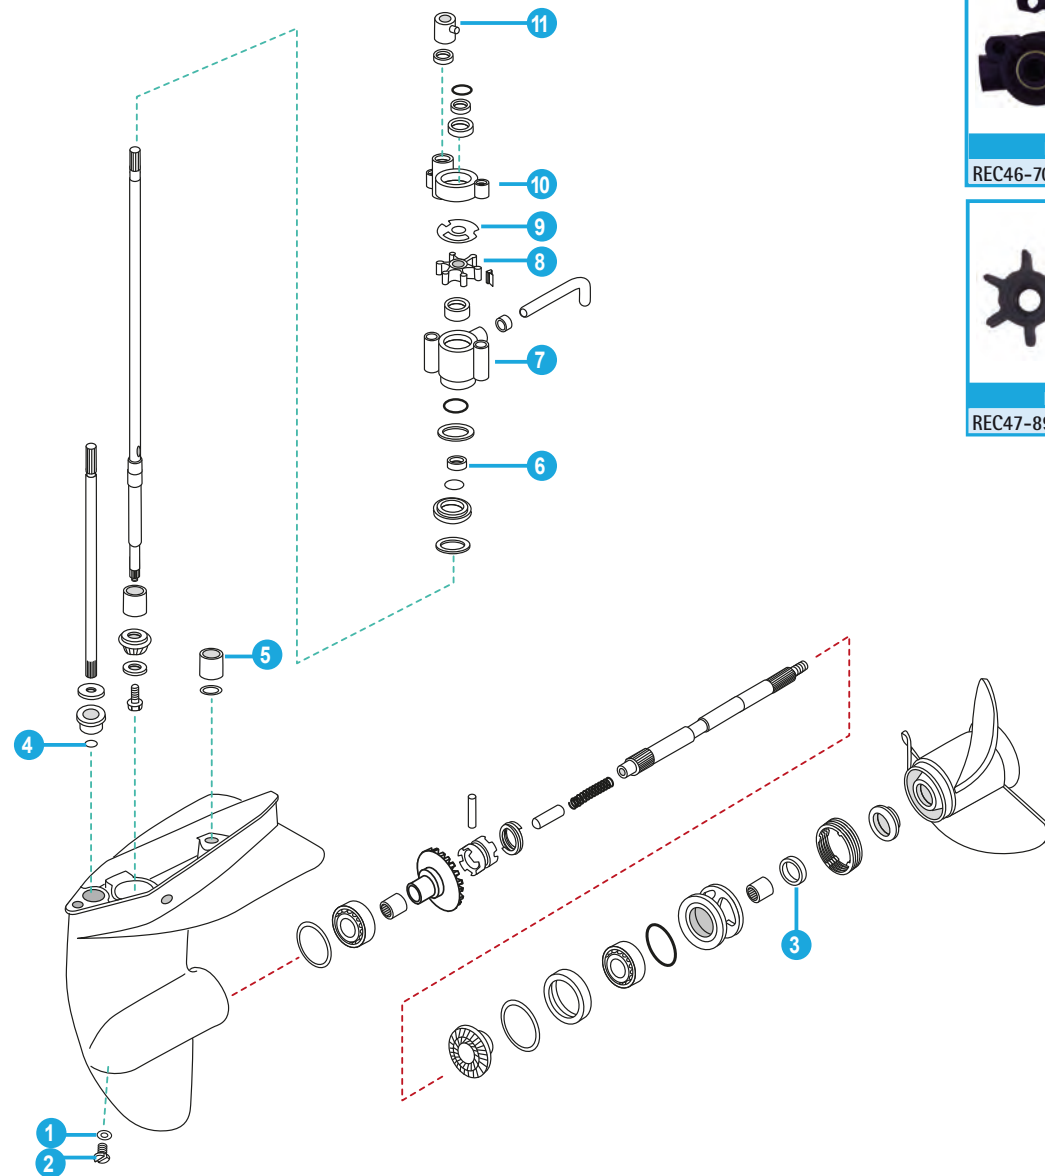

2T 3.9, 4, 4.5, 7.5, 9.8 HP (1975-86)
STROKES

REF	OEM
REC46-70941A3	46-70941A3