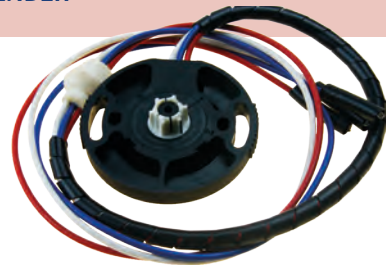

KIT SENSOR TRIM

TRIM SENSOR KIT

REF	OEM	
REC805320A03	805320A03	MC-1, MR, ALPHA ONE, GEN II & BRAVO

KIT SENSOR DIGITAL TRIM

DIGITAL TRIM SENDER

REF	OEM	
REC8M0095310	8M0095310	ALPHA ONE GEN II (1998+) BRAVO I,II, III (2A417474+)