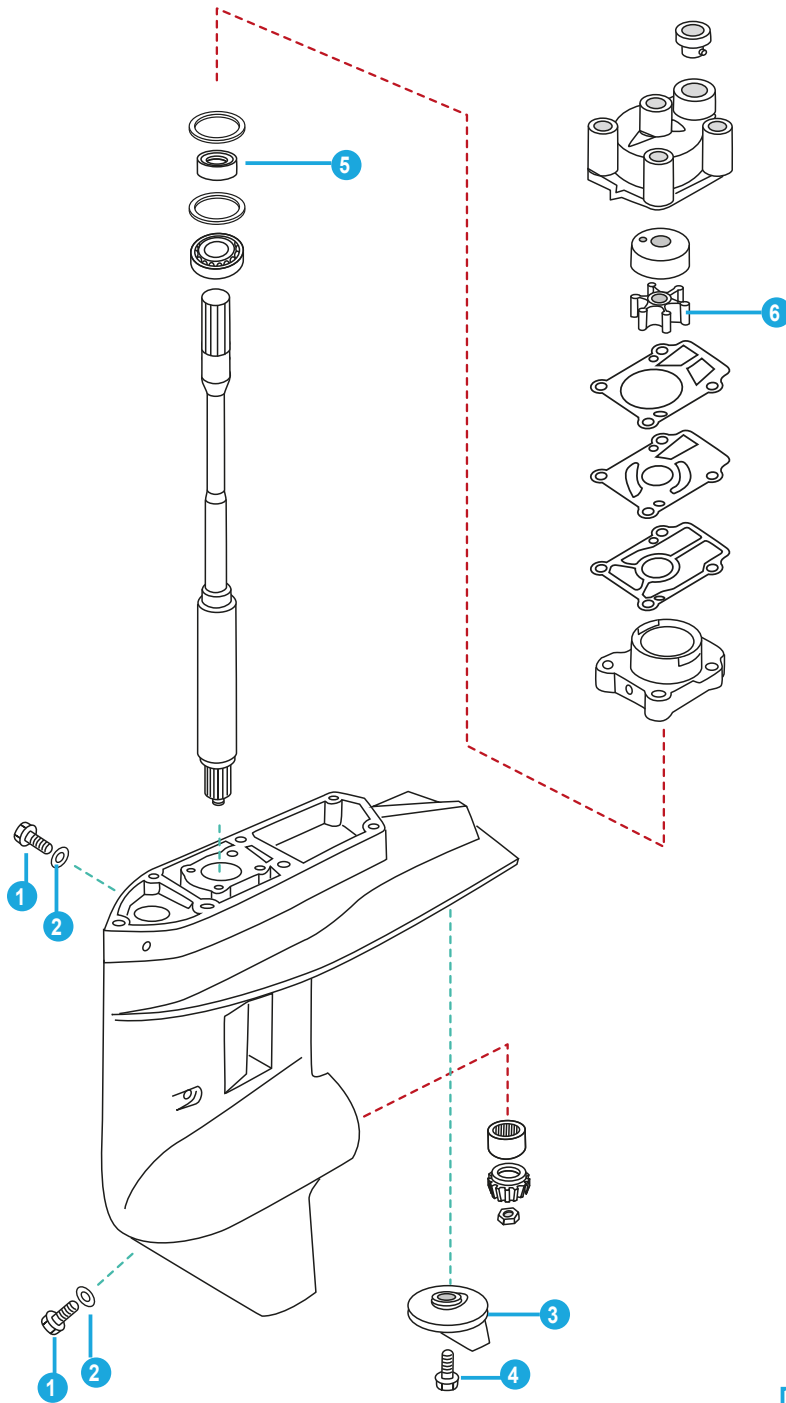

4T 25 EFI, 30 EFI
STROKES

	REF	OEM		
1	REC90340-08002	953683	TORNILLO DRENAJE	DRAINING SCREW
2	REC90430-08020	95220	JUNTA	GASKET
3	REC853762	853762	ÁNODO	ANODE
4	PAGB/T5787-M6X20	167051	TORNILLO M6X20	BOLT M6X20
5	REC26-161622	161622	RETÉN ACEITE	OIL SEAL
6	REC345-65021-0	161541	IMPULSOR	IMPELLER