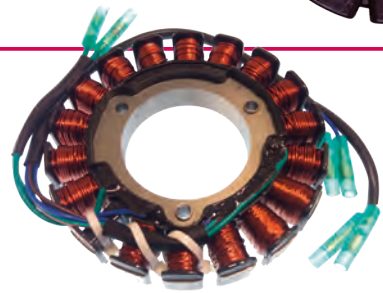

REF	OEM	2T STROKES	4T STROKES	
PAF20-05000200	6AH-85510-00	✓		

F9.9 (2009+)
F13.5B (2007-09)
F15C,E,M (2007+)
F20B,M (2007+)