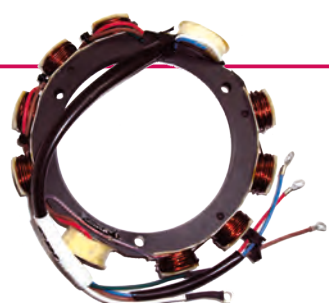

REF	OEM	2T STROKES	4T STROKES	
REC688-85510-10	688-85510-10 688-85510-11	✓		

75 (1988-96)
85 (1989-96)
90 (1984-90)

REF	OEM	2T STROKES	4T STROKES	
PAF25-05140000	65W-85510-10	✓		

F20 (1998-06)
F25 (1998-09)
T25/FT25 (2000-09)
F30 (2001-09)
F40 (2000-09)