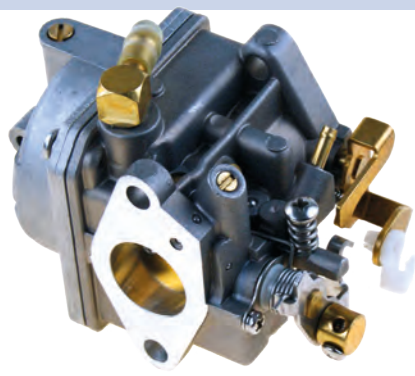

FULL CARBURATOR