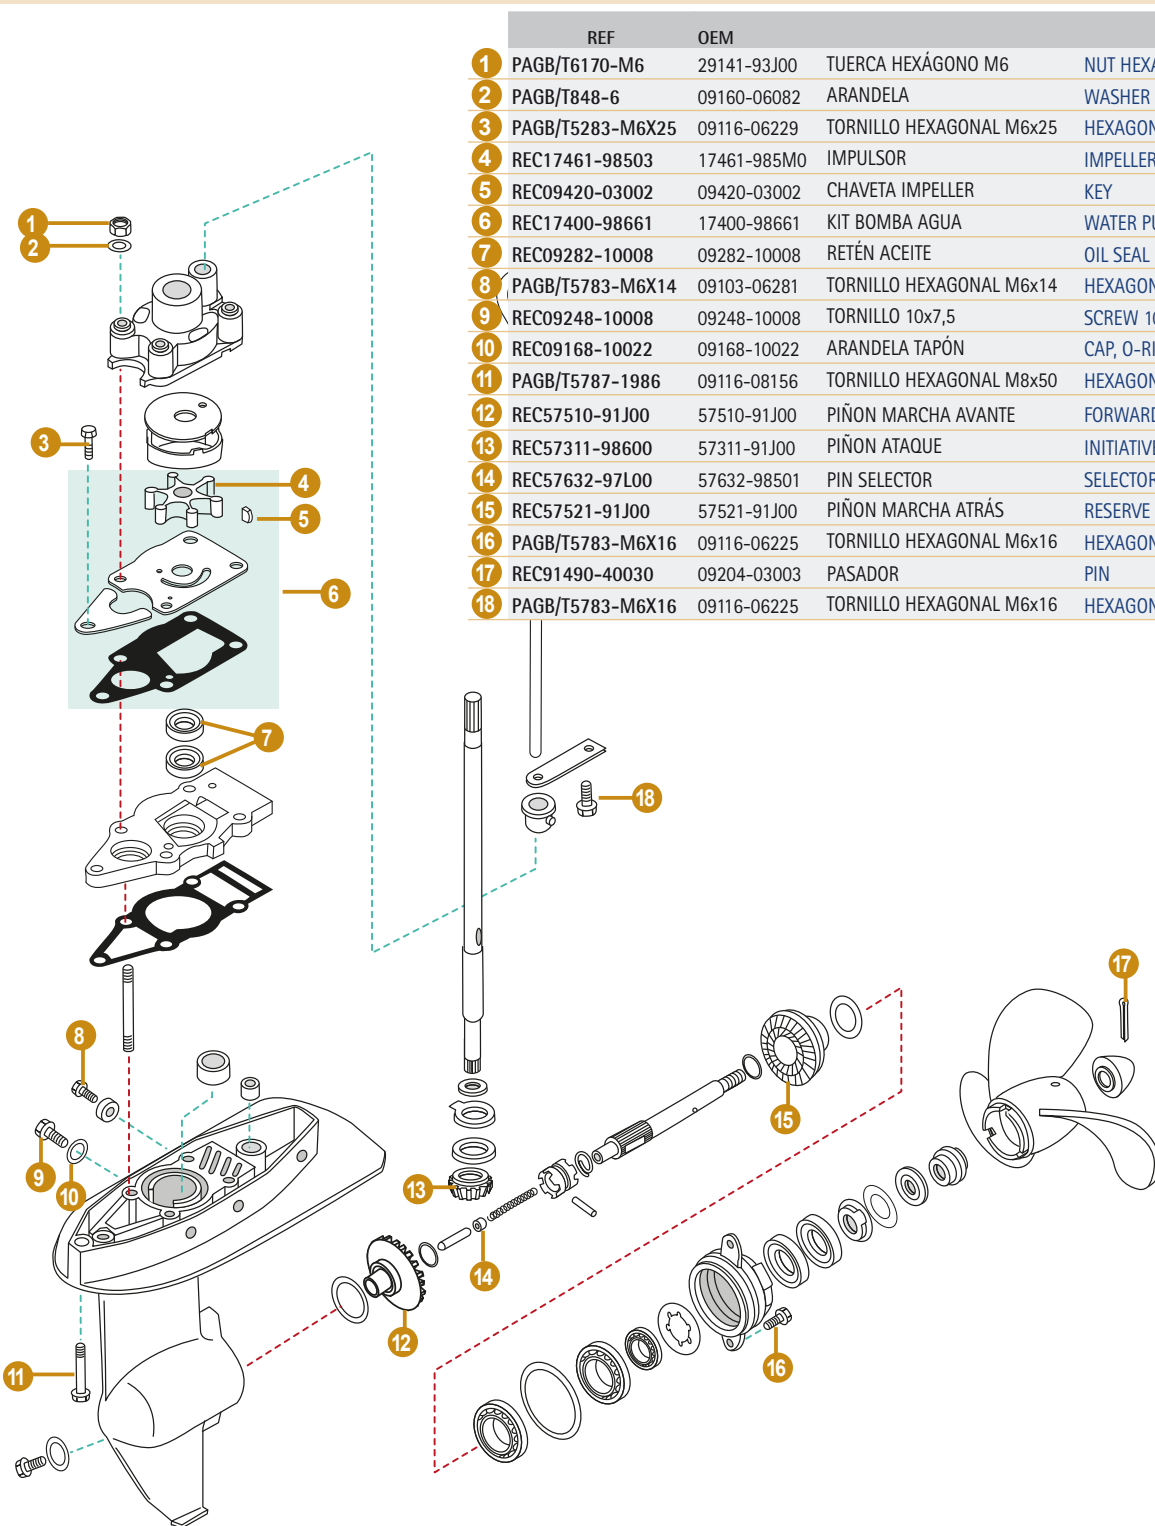

UNIDADES DE TRANSMISIÓN UNIT DRIVES & COMPONENTS

DESPIECE COLAS
4 TIEMPOS

GEAR CASE PARTS
4 STROKES

4T DF4, DF5, DF6
STROKES

	REF	OEM		
1	PAGB/T6170-M6	29141-93J00	TUERCA HEXÁGONO M6	NUT HEXAGON M6
2	PAGB/T848-6	09160-06082	ARANDELA	WASHER
3	PAGB/T5283-M6X25	09116-06229	TORNILLO HEXAGONAL M6x25	HEXAGON BOLT M6x25
4	REC17461-98503	17461-985M0	IMPULSOR	IMPELLER
5	REC09420-03002	09420-03002	CHAVETA IMPELLER	KEY
6	REC17400-98661	17400-98661	KIT BOMBA AGUA	WATER PUMP KIT
7	REC09282-10008	09282-10008	RETÉN ACEITE	OIL SEAL
8	PAGB/T5783-M6X14	09103-06281	TORNILLO HEXAGONAL M6x14	HEXAGON BOLT M6x14
9	REC09248-10008	09248-10008	TORNILLO 10x7,5	SCREW 10x7,5
10	REC09168-10022	09168-10022	ARANDELA TAPÓN	CAP, O-RING
11	PAGB/T5787-1986	09116-08156	TORNILLO HEXAGONAL M8x50	HEXAGON BOLT M8x50
12	REC57510-91J00	57510-91J00	PIÑÓN MARCHA AVANTE	FORWARD GEAR
13	REC57311-98600	57311-91J00	PIÑÓN ATAQUE	INITIATIVE GEAR
14	REC57632-97L00	57632-98501	PIN SELECTOR	SELECTOR PIN
15	REC57521-91J00	57521-91J00	PIÑÓN MARCHA ATRÁS	RESERVE GEAR
16	PAGB/T5783-M6X16	09116-06225	TORNILLO HEXAGONAL M6x16	HEXAGON BOLT M6x16
17	REC91490-40030	09204-03003	PASADOR	PIN
18	PAGB/T5783-M6X16	09116-06225	TORNILLO HEXAGONAL M6x16	HEXAGON BOLT M6x16