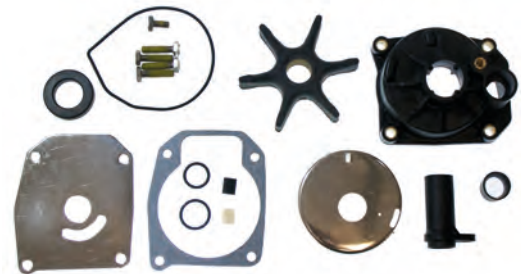

REF	OEM	2T STROKES	4T STROKES
REC432955	432955	65, 70 & 75 HP 3 Cyl. (1986-01)	✓

Loopcharged con cola larga. Bomba de agua grande con chaveta de impulsor de plástico.
Loopcharged large gearcase. Large water pump with plastic wedge key impeller.