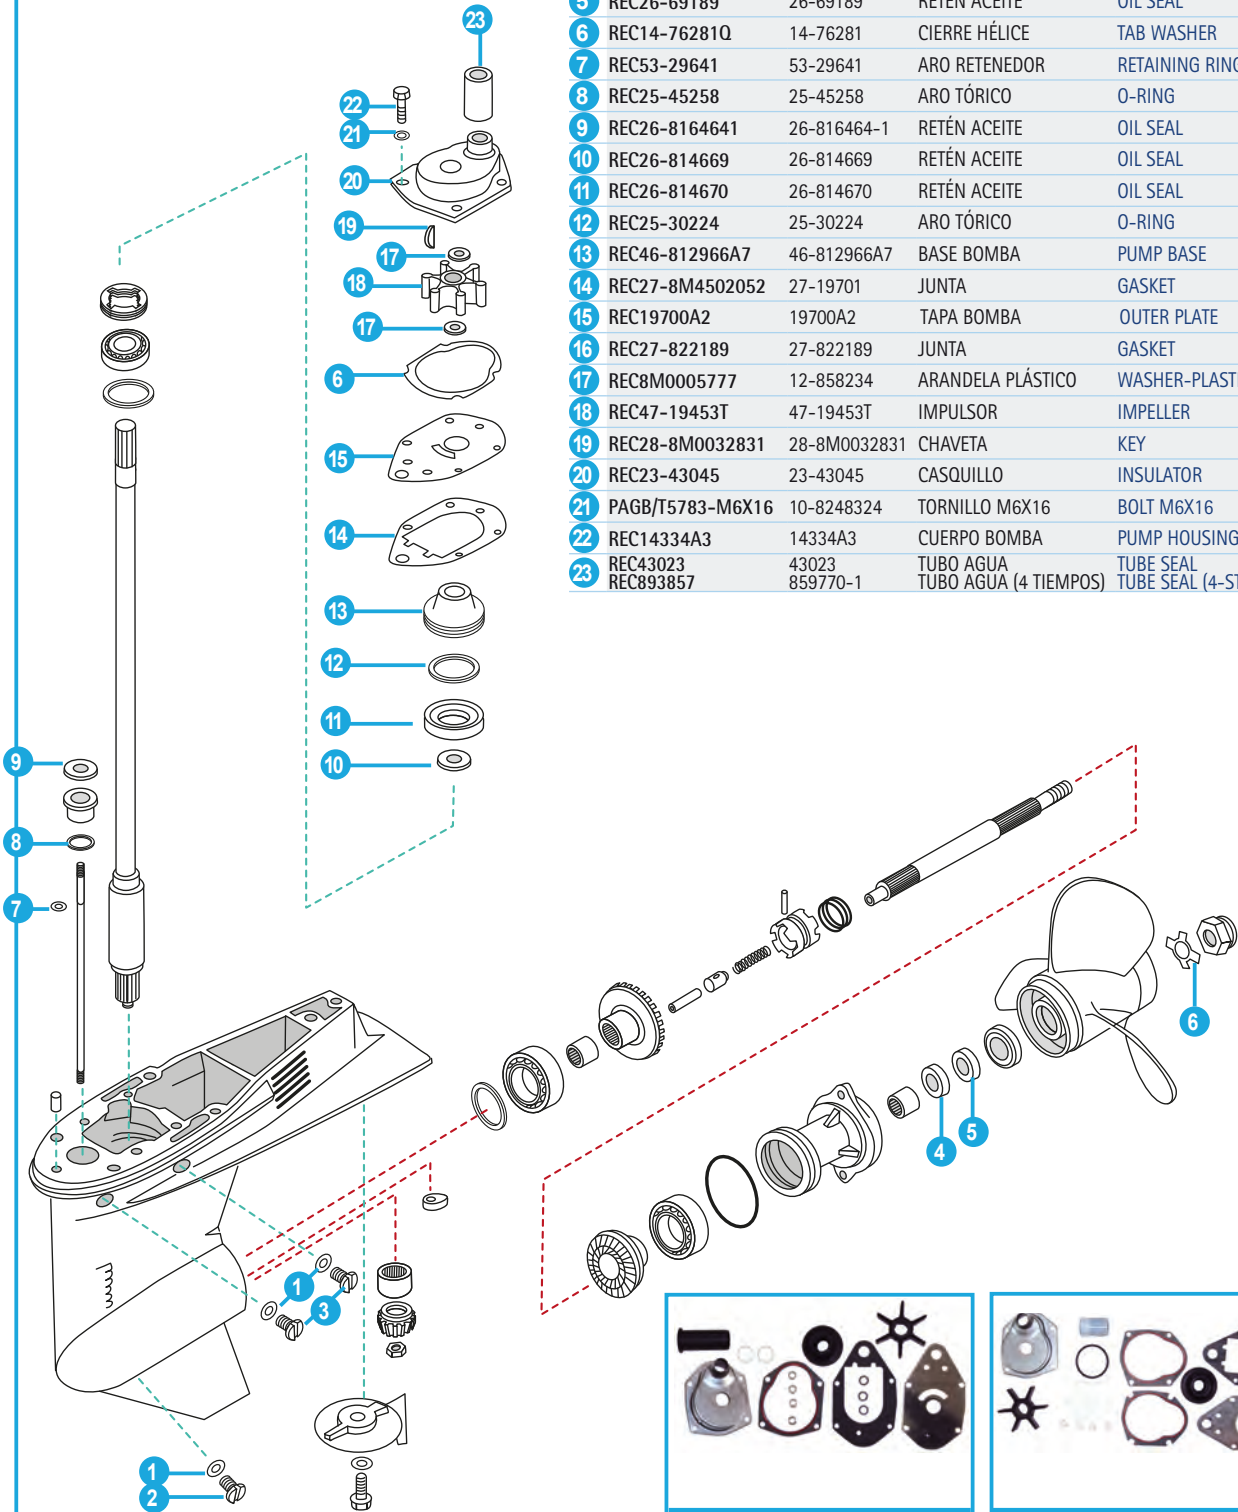

4T 30, 40, 50, 60 HP (4 CYL) EFI • 40 CARB (3CYL)
STROKES Ø TORPEDO 87.38 mm = 3.44"

2T 50, 55, 60 HP (3 CYL)
STROKES

	REF	OEM		
1	REC12-191833	12-19183-3	JUNTA	GASKET
2	REC22-67892A05	22-67892A1	TORNILLO DRENAJE	DRAINING SCREW
3	REC10-79953Q04	10-79953Q2	JUEGO TORNILLOS	SCREW KIT
4	REC26-69188	26-69188	RETÉN ACEITE	OIL SEAL
5	REC26-69189	26-69189	RETÉN ACEITE	OIL SEAL
6	REC14-76281Q	14-76281	CIERRE HÉLICE	TAB WASHER
7	REC53-29641	53-29641	ARO RETENEDOR	RETAINING RING
8	REC25-45258	25-45258	ARO TÓRICO	O-RING
9	REC26-8164641	26-816464-1	RETÉN ACEITE	OIL SEAL
10	REC26-814669	26-814669	RETÉN ACEITE	OIL SEAL
11	REC26-814670	26-814670	RETÉN ACEITE	OIL SEAL
12	REC25-30224	25-30224	ARO TÓRICO	O-RING
13	REC46-812966A7	46-812966A7	BASE BOMBA	PUMP BASE
14	REC27-8M4502052	27-19701	JUNTA	GASKET
15	REC19700A2	19700A2	TAPA BOMBA	OUTER PLATE
16	REC27-822189	27-822189	JUNTA	GASKET
17	REC8M0005777	12-858234	ARANDELA PLÁSTICO	WASHER-PLASTIC
18	REC47-19453T	47-19453T	IMPULSOR	IMPELLER
19	REC28-8M0032831	28-8M0032831	CHAVETA	KEY
20	REC23-43045	23-43045	CASQUILLO	INSULATOR
21	PAGB/T5783-M6X16	10-8248324	TORNILLO M6X16	BOLT M6X16
22	REC14334A3	14334A3	CUERPO BOMBA	PUMP HOUSING
23	REC43023 REC893857	43023 859770-1	TUBO AGUA TUBO AGUA (4 TIEMPOS)	TUBE SEAL TUBE SEAL (4-STROKE)