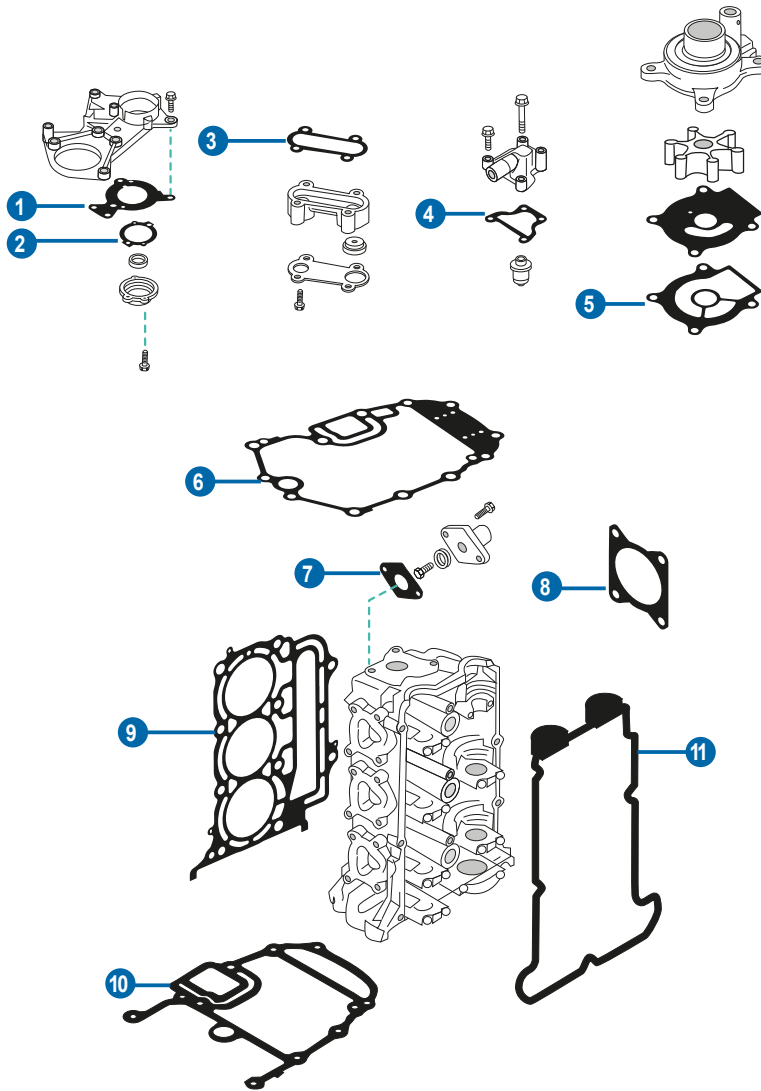

PARTES DEL MOTOR

ENGINE PARTS

DESPIECE MOTOR
4 TIEMPOS

ENGINE PARTS
4 STROKES

4T J/BJ 40, 50 HP
STROKES