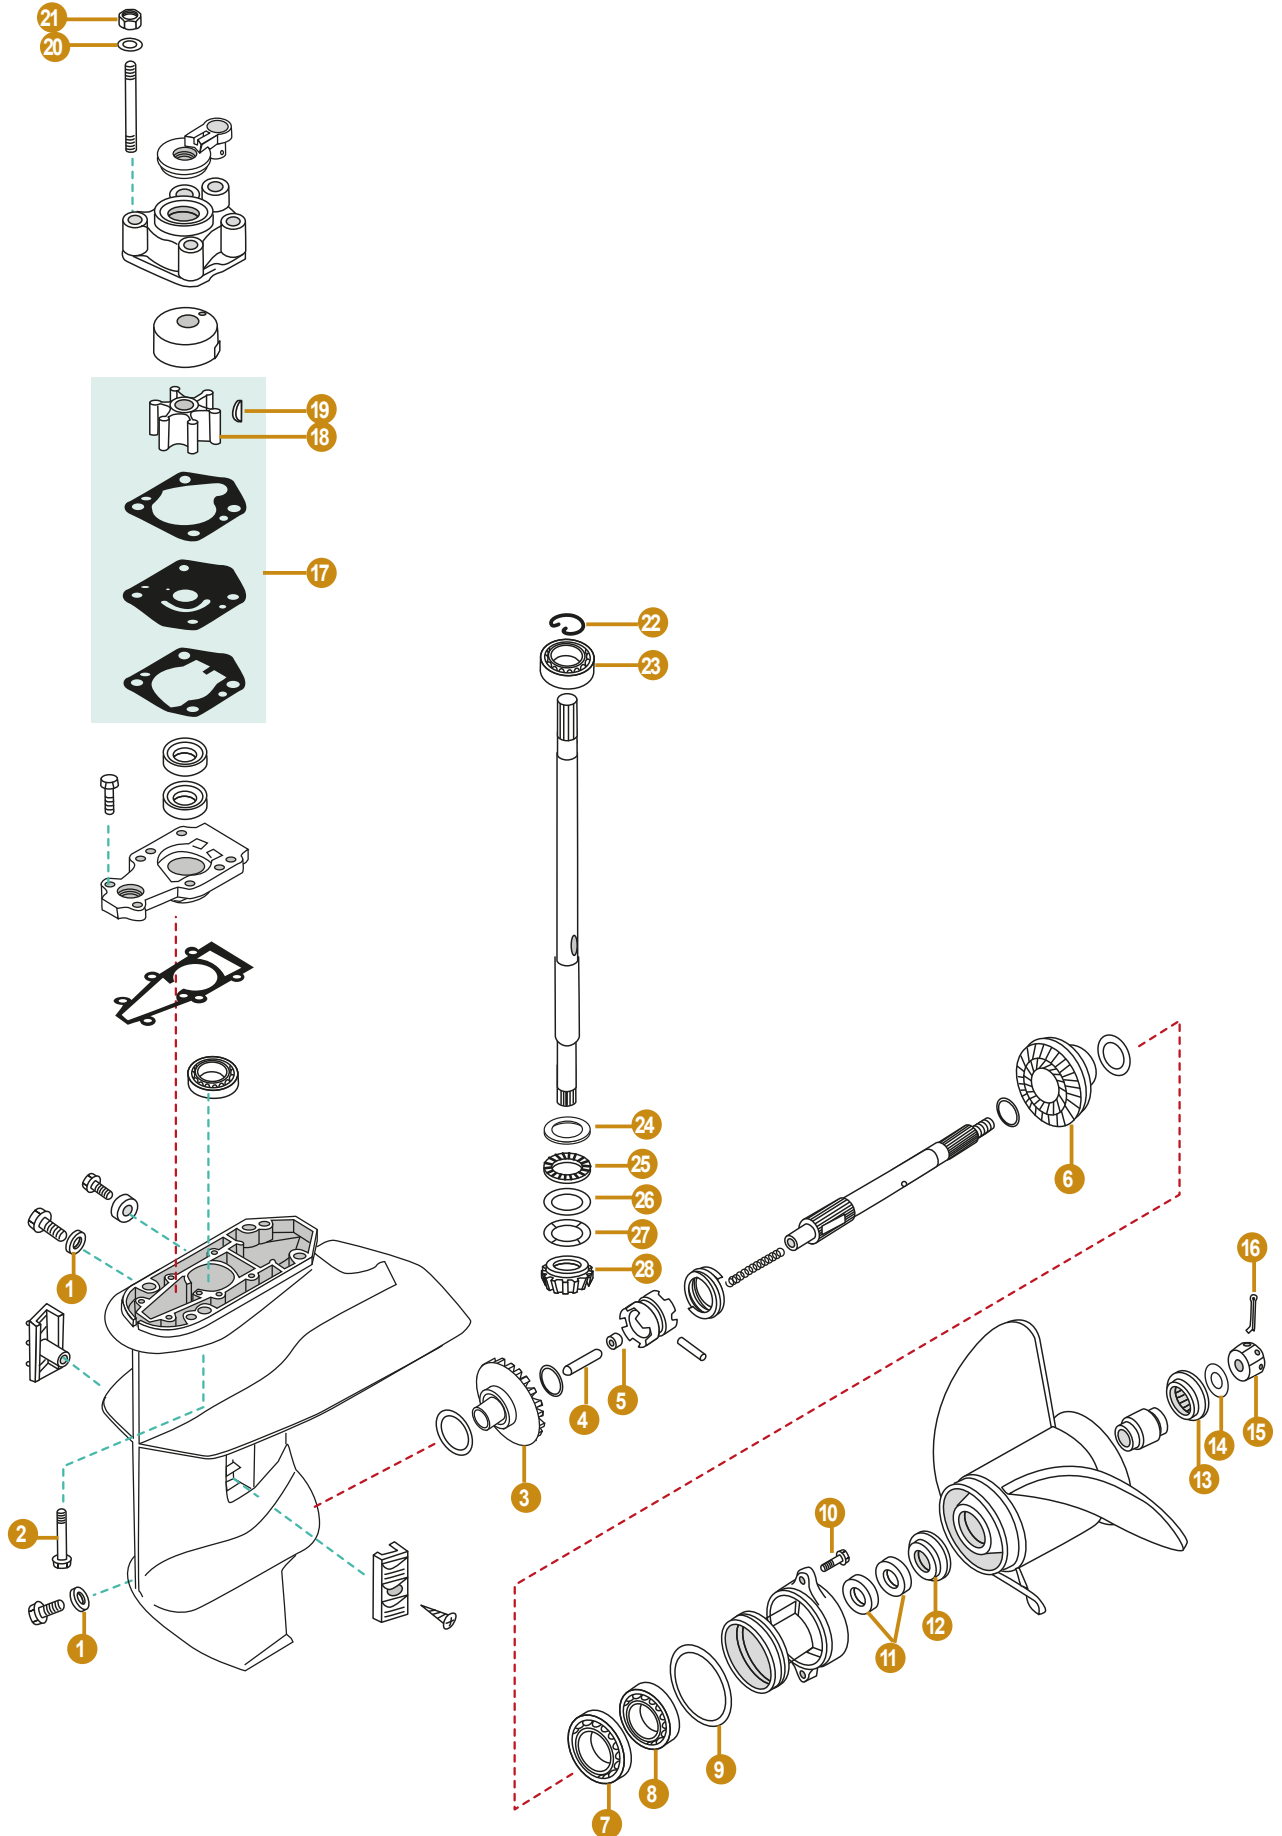

4T DF9.9B, DF15A, DF20A

STROKES

	REF	OEM		
1	REC59178-97J00	59178-97J00	JUNTA DRENAJE COLA	DRAIN PLUG GASKET
2	PAGB/T5783-M8X30	09116-08151	TORNILLO M8x30	BOLT M8x30
3	REC57510-99J11	57510-99J10	PIÑÓN MARCHA AVANTE	POSITIVE GEAR
4	REC57631-93901	57631-93901	VARILLA SELECTOR	ROD PUSH
5	REC57632-97L00	57632-97L00	PIN SELECTOR	SELECTOR PIN
6	REC57521-99J10	57521-99J10	PIÑÓN MARCHA ATRÁS	REVERSE GEAR
7	REC09262-25078	09262-25003	COJINETE CIGÜEÑAL	CRANKSHAFT BEARING
8	REC08110-60050	08110-60050	RODAMIENTO	BEARING
9	REC09280-57002	09280-57002	ARO TORICO	O-RING
10	PAGB/T5787-M6X20	09116-06227	TORNILLO	BOLT, FLANGE
11	REC09289-17006	09289-17L02	RETÉN ACEITE	OIL SEAL
12	REC57632-94J00	57632-94J00	SEPARADOR HELICE TRASERO	PROPELLER WASHER, BACK
13	REC57633-93901	57633-93901	SEPARADOR HELICE DELANTERO	PROPELLER WASHER, FRONT
14	REC09160-12066	09160-12066	ARANDELA	WASHER
15	REC09141-12005	09141-12005	TUERCA HÉLICE	PROPELLER NUT
16	REC09204-02004	09204-02004	PIN BLOQUEADOR	COTTER PIN
17	REC17400-99J01	17400-99J01	KIT BOMBA	PUMP KIT
18	REC17461-93903	17461-93903	IMPULSOR	IMPELLER
19	REC09420-03005	09420-03005	CHAVETA	KEY
20	PAGB/T848-6	09160-06082	ARANDELA	WASHER
21	PAGB/T6184-2000	29141-93J00	TUERCA M6	NUT M6
22	REC09380-15001	09380-15001	CIRCLIP	CLIP
23	REC08110-60020	08110-60020	RODAMIENTO	BEARING
24	REC09160-21009	09160-21009	ARANDELA PIÑÓN	WASHER GEAR
25	REC09263-20L04	09263-20L04	RODAMIENTO	BEARING
26	REC09160-20027	09160-20027	ARANDELA PIÑÓN	WASHER GEAR
	REC09160-20041	09160-20041	GRUESO 1.00	SHIM 1.00
27	REC09160-20042	09160-20042	GRUESO 1.10	SHIM 1.10
	REC09160-20043	09160-20043	GRUESO 1.20	SHIM 1.20
	REC09160-20044	09160-20044	GRUESO 1.30	SHIM 1.30
28	REC57311-99J10	57311-99J10	PIÑÓN ATAQUE	INITIATIVE GEAR