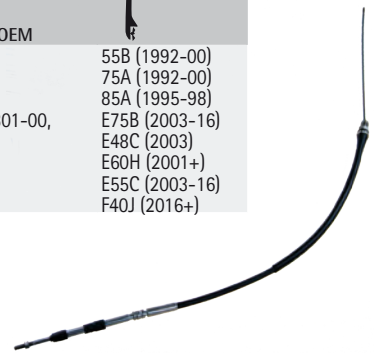

REF	OEM	
REC692-26301-03	692-26301-00, 01,02,03	55B (1992-00) 75A (1992-00) 85A (1995-98) E75B (2003-16) E48C (2003) E60H (2001+) E55C (2003-16) F40J (2016+)