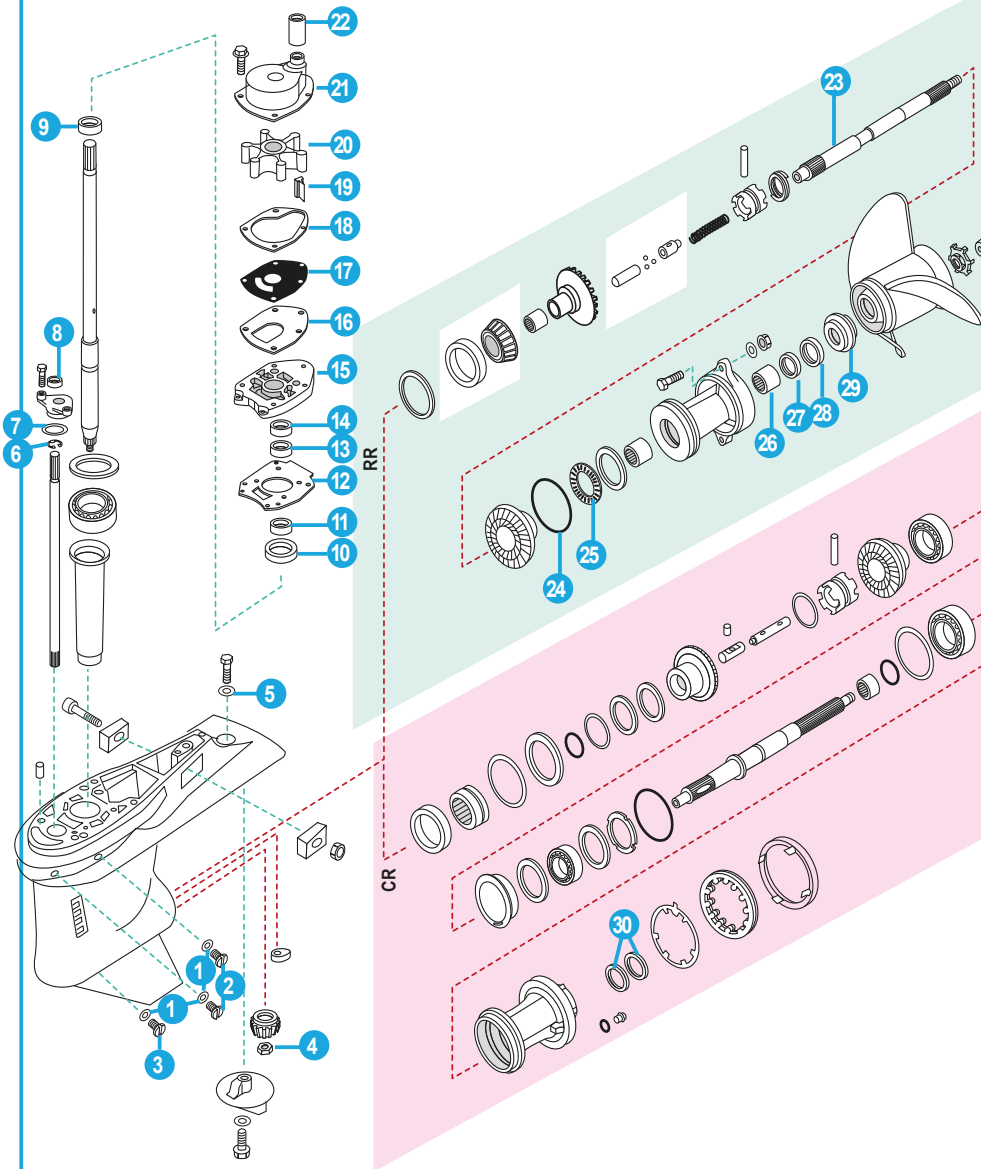

4T 30, 150 HP (1987+)
STROKES Ø TORPEDO BOG FOOT 107.95 mm = 4.25"

2T 30 - 125 HP
STROKES (3 & 4 CYL IN LINE)

REF	OEM
REC8M0088080	8M0088080

REF	OEM
REC8M0088081	8M0088081

REF	OEM
REC26-43035A4	26-43035A4