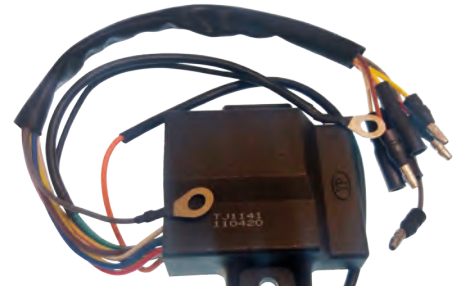

REF	OEM	
PAF8-05000400	3AA-06060-00 3AA060600M	MFS8 BFS9.8