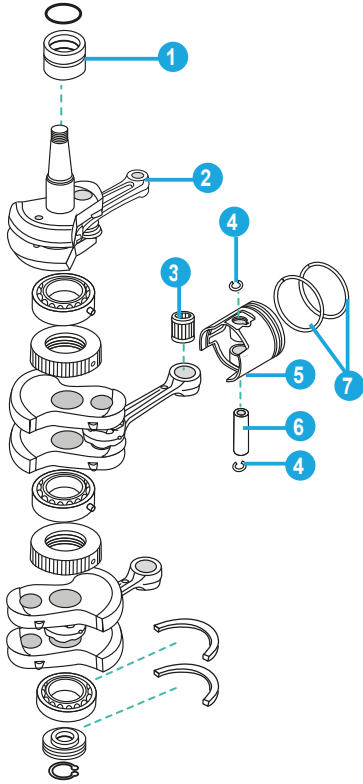

2T
STROKES

40HP LIGHTNING / XR / MXL MARATHON (INTER.) 50HP MH