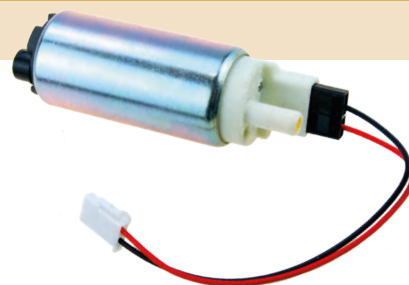

BOMBA DE COMBUSTIBLE ELÉCTRICA

REF	OEM	2T STROKES	4T STROKES		
REC63P-13907-03	15200-90J00 15200-92J00 15200-93J01		✓	DF70A, DF80A, DF90A (2009-12) DF90, DF100, DF115 (2001-11) DF140 (2002-12) DF100A, DF115A (2013) DF100A, DF115A, DF140A (2014+) DF140A (2013) DF7A, DF80A, DF90A (2014+) DF200, DF225, DF250 (2004+)	REC63P-14984-00