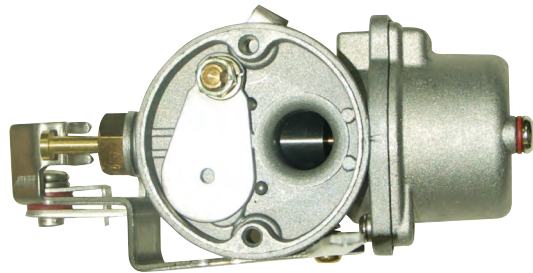

FULL CARBURETOR

REF	OEM		2T STROKES	4T STROKES
REC3303-8231752	2.5 (017000+) 3 (0A855097 - 0G710612) 3.3 0D901217+			✓