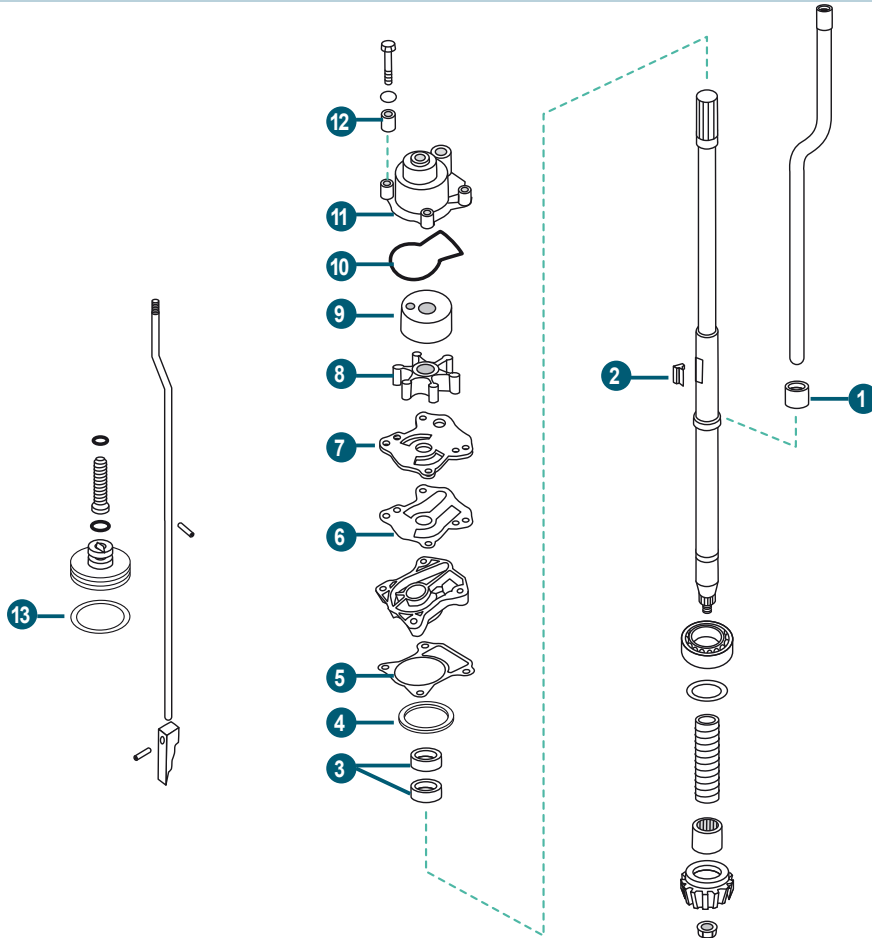

DESPIECE COLAS

GEAR CASE PARTS

BF25 --> BF50

	REF	OEM		
1	REC19253-ZV5-000	19253-ZV5-000	RETEN	SEAL
2	REC90752-ZV5-003	90752-ZV5-003	CHAVETA	KEY
3	REC91251-ZV5-003	91251-ZV5-003	RETEN	SEAL
4	REC91351-740-003	91351-740-003	TORICA	O-RING
5	REC19242-ZV5-000	19242-ZV5-000	JUNTA DE LA BOMBA	GASKET PUMPCASE
6	REC19233-ZV5-000	19233-ZV5-000	JUNTA	GASKET
7	REC19231-ZV5-000	19231-ZV5-000	PLACA	PLATE
8	REC19210-ZV5-003	19210-ZV5-003	IMPULSOR	IMPELLER
9	REC19223-ZV5-000	19223-ZV5-000	TAPA DE LA BOMBA	COVER, INNER WATER PUMP
10	REC91356-ZV5-000	91356-ZV5-000	TORICA	O-RING
11	REC19221-ZV5-000	19221-ZV5-000	CUERPO DE LA BOMBA	HOUSING, WATER PUMP
12	REC91555-ZV5-000	91555-ZV5-00	PASADOR	PIN
13	REC91353-ZV5-003	91353-ZV5-003	TORICA	O-RING