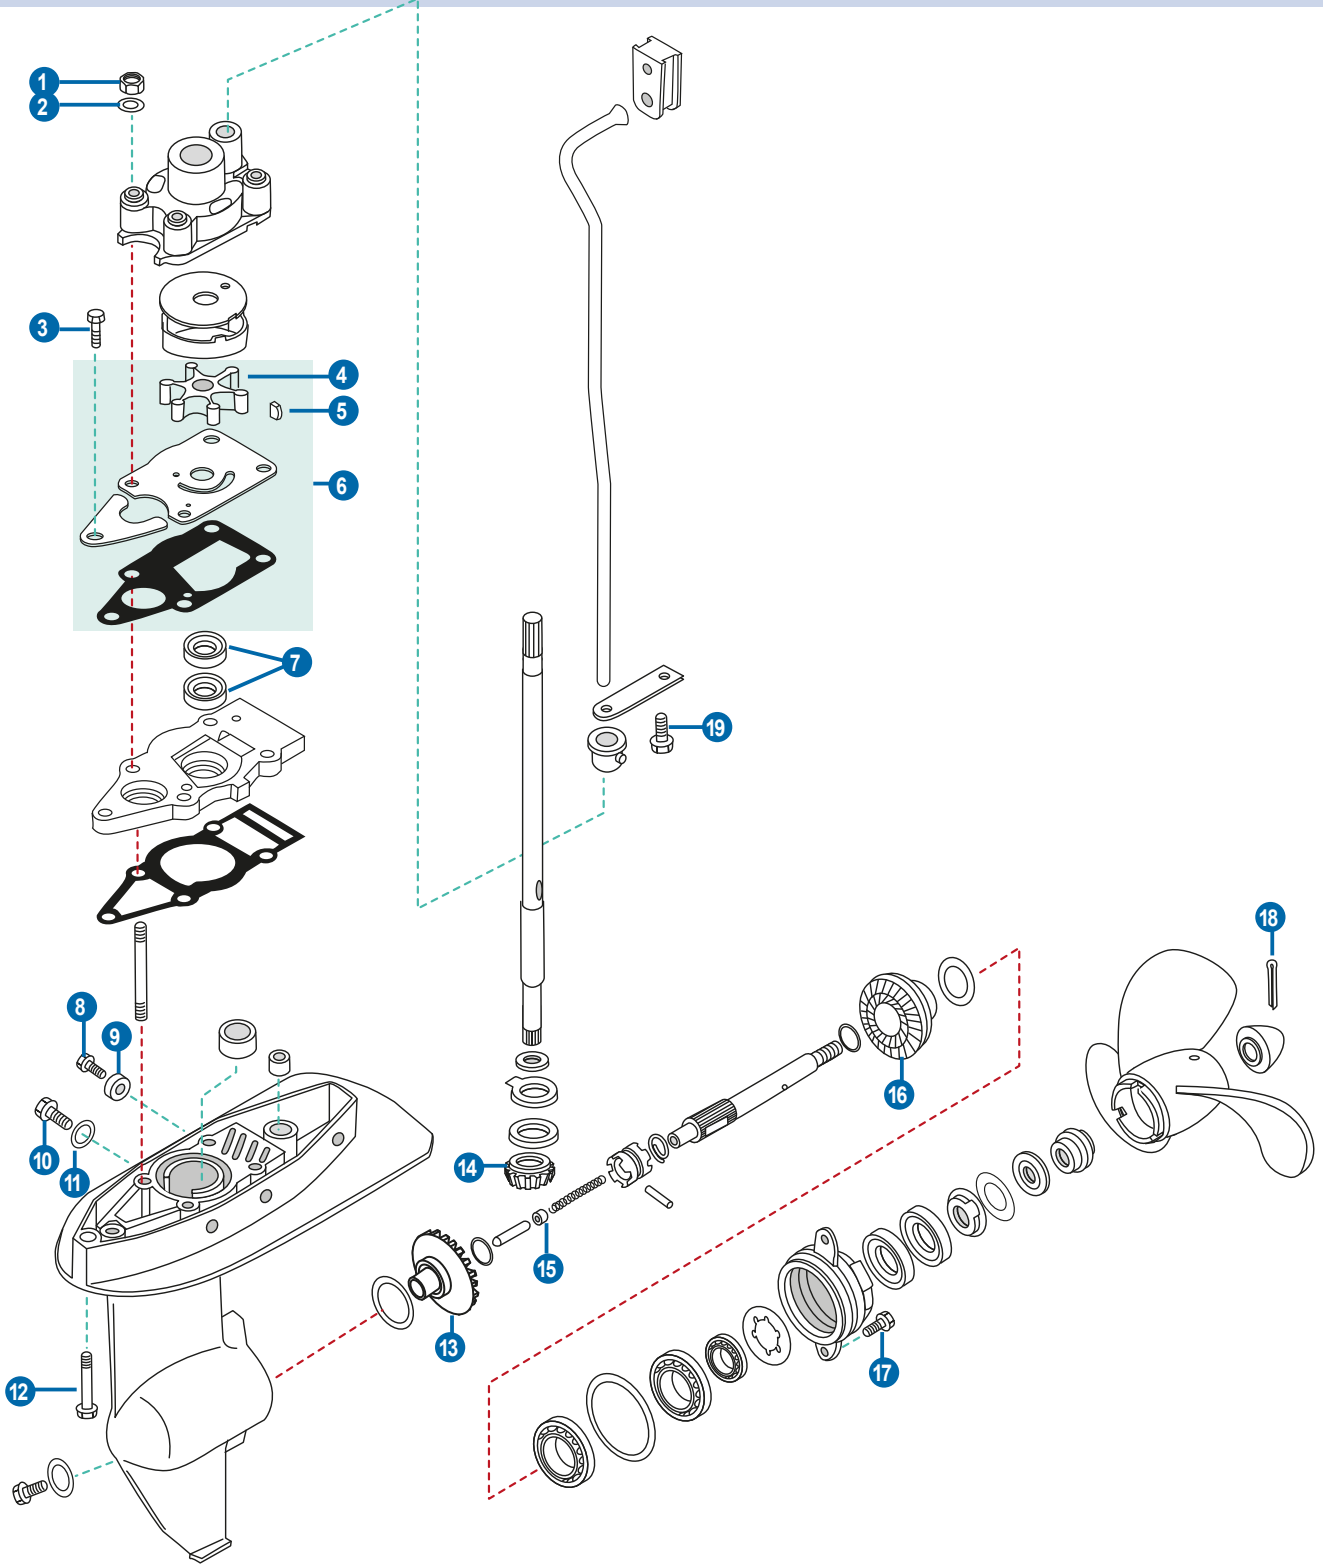

Fits directly on Yamaha and Mercury flywheels that do not contain integrated lift rings.

4 (Se suministra con tornillos)

(Supplied with screws)

DESPIECE COLAS
4 TIEMPOS

GEAR CASE PARTS
4 STROKES

4T J4, J5, J6 HP
STROKES