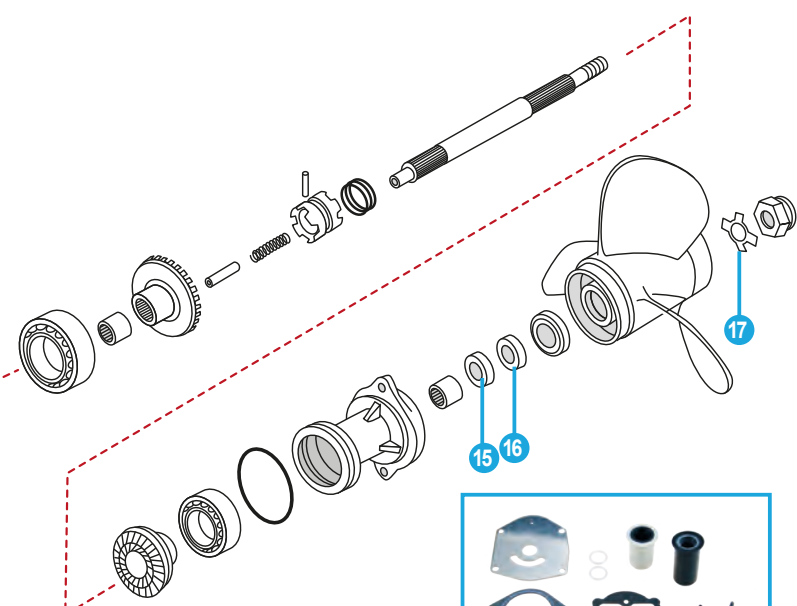

REF	OEM		
1	REC8235471	823547-1	TUBO AGUA 2^{1/4}"	WATER TUBE
	REC43023	43023	TUBO AGUA 1^{3/4}"	WATER TUBE
2	REC12-86645	12-86645-1	ARANDELA	WASHER
3	REC47-8508910	47-85089-3	IMPULSOR	IMPELLER
4	REC28-8M0032838	28-8M0032838	CHAVETA	KEY
5	REC27-822189	27-822189	JUNTA	GASKET
6	REC8213542	821354-2	TAPA BOMBA	OUTER PLATE
7	REC27-822217	27-822217	JUNTA	GASKET
8	REC26-821309	26-821309	RETÉN ACEITE	OIL SEAL
9	REC26-821310	26-821310	RETÉN ACEITE	OIL SEAL
10	REC46-821307A2	46-821307A2	BASE BOMBA	PUMP BASE
11	REC822158	822158	PROTECTOR GOMA	BOOT
12	REC12-191833	12-19183-3	JUNTA	GASKET
13	REC22-67892A05	22-67892A1	TORNILLO DRENAJE	DRAINING SCREW
14	REC10-79953Q04	10-79953Q2	TAPÓN	SCREW SET
15	REC26-69188	26-69188	RETÉN ACEITE	OIL SEAL
16	REC26-69189	26-69189	RETÉN ACEITE	OIL SEAL
17	REC14-76281Q	14-76281	ARANDELA	TAB WASHER