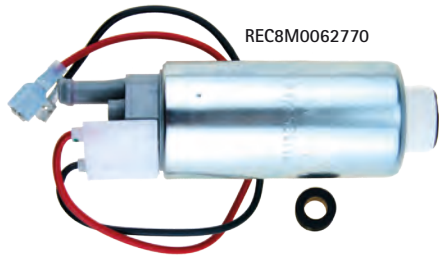

**BOMBA DE COMBUSTIBLE
ALTA PRESIÓN**

**FUEL PUMP
HIGH PRESSURE**

REF	OEM		2T STROKES	4T STROKES
REC8M0134464	8M0134464		9.9, 10, 15, 20 HP EFI	
REC8M0062770	8M0062770		65 - 150 HP	✓
REC880596T60	880596T60		135, 150, 175, 200 HP VERADO (4 cyl)	✓
REC8M0103288	8M0103288		150 - 400 HP	✓

REC8M0062770