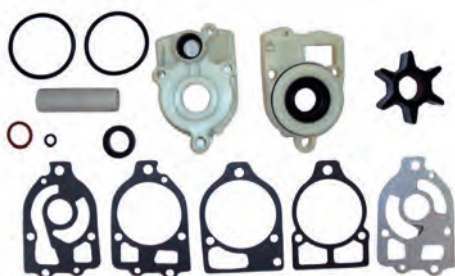

KITS COMPLETOS

REF	OEM	
REC46-96148A8	46-60367A1 46-96148A8 46-96148A5	Parte superior. Upper water pump housing. MC-1 & ALPHA-ONE