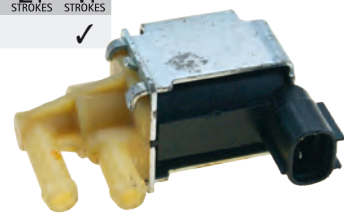

SENSOR IAC **IAC SENSOR**

REF	OEM		2T STROKES	4T STROKES
REC877805T	877805T	30 - 60 HP		✓