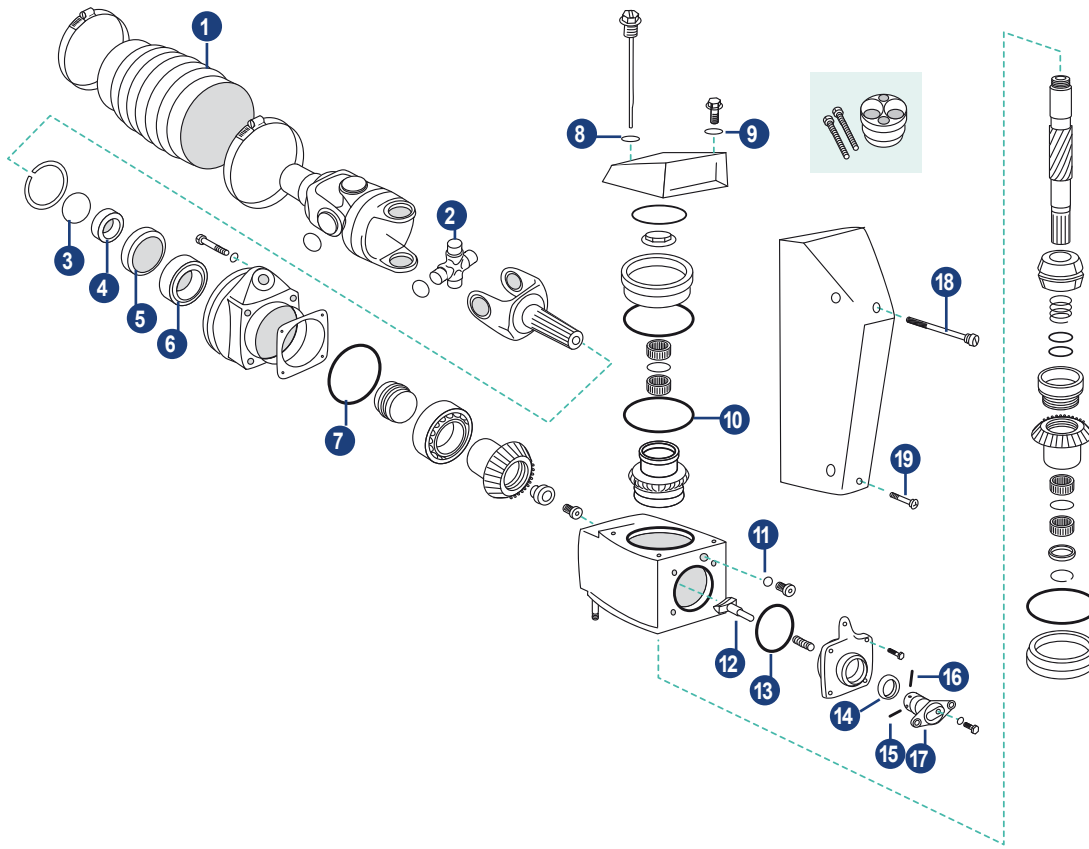

PARTE SUPERIOR AQUAMATIC (MODERNA)

UPPER HOUSING (NEW TYPE)