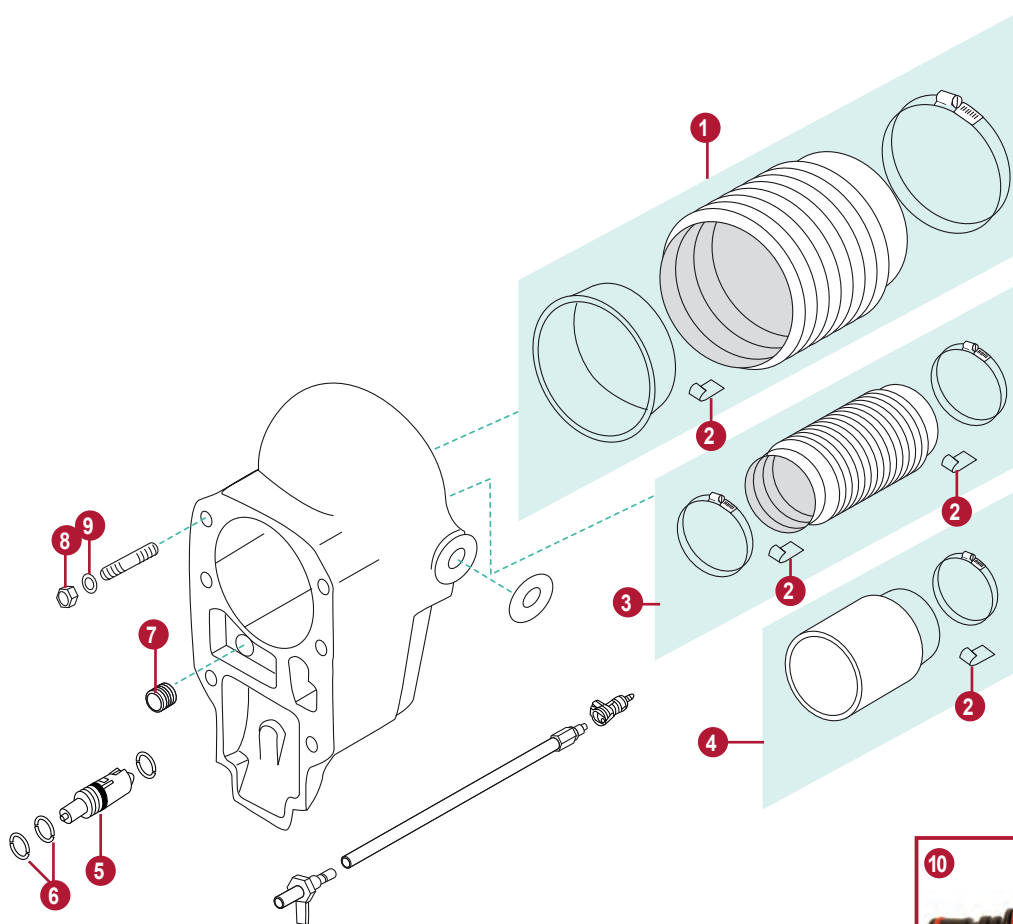

REF	OEM		
1	REC86840A05	86840A05	FUELLE TRANSON	U-JOINT BELLOW
2	REC54-86049	54-86049	CLIP	CLIP
3	REC18654A1	18654A1	FUELLE ESCAPE	EXHAUST BELLOW
4	REC78458A1	78458A1	TUBO ESCAPE	EXHAUST TUBE
5	REC18920A1	18920A1	VÁLVULA COMPLETA	VALVE ASSEMBLY
6	REC25-48171	25-48171	ARO	O-RING
7	REC41674T	41674T	KIT CASQUILLO	INSERT
8	REC11-34933	11-859116	CIERRE	LOCKNUT
9	REC12-45176	12-35935	ARANDELA	WASHER
10	REC22-861150T02	22-861150A1	RACOR ACEITE	OIL RACORD
11	RM22-861163	22-861163	RACOR ACEITE	OIL RACORD
12	REC16755Q1	16755Q1	KIT JUNTAS Bravo & Blackhawk	GASKET SET Bravo & Blackhawk