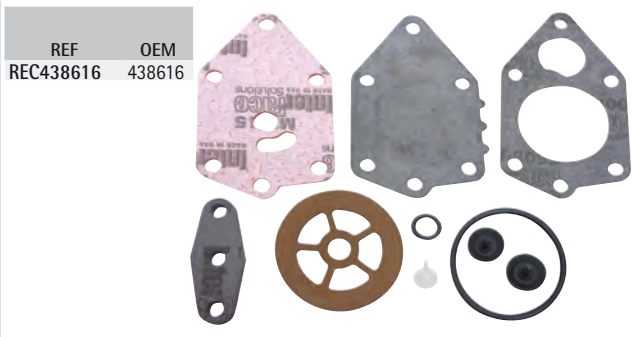

KITS BOMBA COMBUSTIBLE

KIT, FUEL PUMP