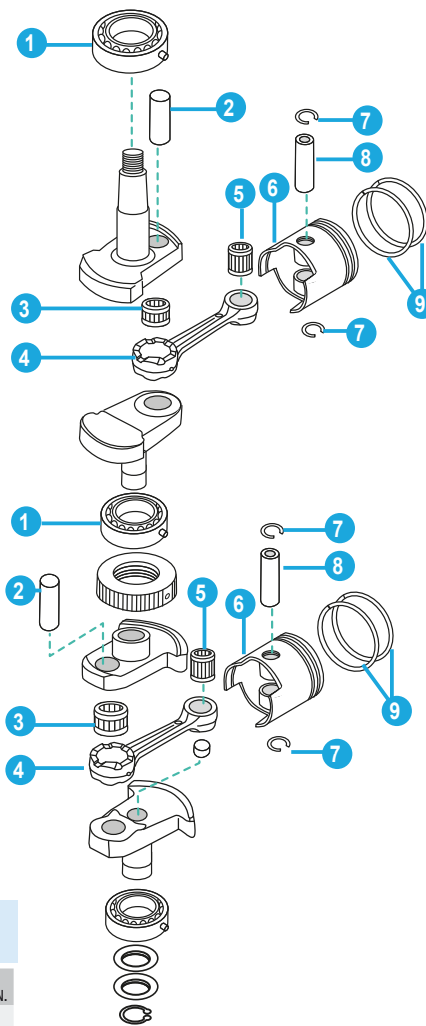

2T
STROKES

2T 9.9, 15, 18 HP (2 CYL) INTER.
STROKES

	REF	OEM			UN.
1	REC30-160494	30-160494	RODAMIENTO	BEARING	3
2	REC803673	803673	PIN	PIN	2
5	REC31-16052	31-16052	COJINETE DE BIELA	BEARING, CONNECTING ROD	1
4	REC629-803674	629-803674	BIELA	CONNECTING ROD	2
6	REC779-803677	779-803677	PISTON STD 18 HP	PISTON STD 18 HP	2
	REC779-803677T02	779-803677T02	PISTON STD 9.9, 15 HP	PISTON STD 9.9, 15 HP	2
6	REC41-803680002	41-803680002	PIN, PISTÓN 18 HP	PIN, PISTON 18 HP	2
	REC41-825713002	41-825713002	PIN, PISTÓN 9.9, 15 HP	PIN, PISTON 9.9, 15 HP	2
7	REC53-16057	53-16057	CIRCLIP	CIRCLIP	4
9	REC39-803678A1	8M0080357	KIT SEGMENTOS 18 HP	PISTON RING SET 18 HP	2
	REC8M0080357	8M0080357	KIT SEGMENTOS 9.9, 15 HP	PISTON RING SET 9.9, 15 HP	2

2T 25, 30 HP (2 CYL) INTER.
STROKES

	REF	OEM			UN.
1	REC30-16049T01	30-16049T01	RODAMIENTO	BEARING	1
2	REC8130461	8130461	PIN	PIN	2
3	REC31-8130482	31-8130482	COJINETE DE BIELA	BEARING, CONNECTING ROD	2
4	REC629-813047T01	629-813047T01	BIELA	CONNECTING ROD	2
5	REC345-00042-0	345-00042-0	COJINETE DE BIELA	BEARING, CONNECTING ROD	2
6	REC779-879194T01	779-879194T01	PISTÓN STD	PISTON STD	2
7	REC53-16057	53-16057	CIRCLIP	CIRCLIP	4
8	REC41-803680003	41-803680003	PIN, PISTÓN	PIN, PISTON	2
9	REC39-16054A5	39-16054A5	KIT SEGMENTOS	PISTON RING SET	4