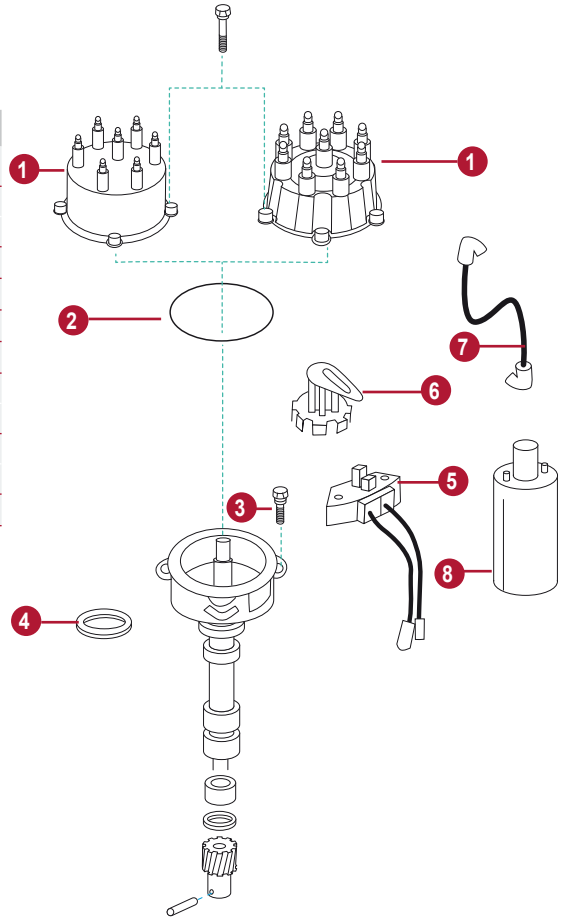

THUNDERBOLT IV & V

REF	OEM		
REC805185A3	805185A37	DISTRIBUIDOR V6 CON TERMINAL	DISTRIBUTOR ASSY. V6 W/BULLET
1 REC815407A2	815407Q02	TAPA DISTRIBUIDOR V6	DISTRIBUTOR CAP V6
REC805759Q01	805759Q01	TAPA DISTRIBUIDOR V8	DISTRIBUTOR CAP V8
2 REC27-805760	27-805760	JUNTA	GASKET
3 REC10-66686	10-66686	TORNILLO 1"	SCREW 1"
4 REC27-344861	27-34486-3	JUNTA	GASKET
5 REC87-892150Q02	87-892150Q02	MÓDULO DISTRIBUIDOR	SENSOR ASSEMBLY
6 REC13524A6	13524Q06	ROTOR V6	ROTOR ASSEMBLY V6
REC13524A1	13524T1	ROTOR V8	ROTOR ASSEMBLY V8
7 REC15-601	84-816761Q16	KIT CABLES BUJÍAS V6	WIRES KIT V6
REC15-804	84-816761Q17	KIT CABLES BUJÍAS V8	WIRES KIT V8
8 REC300-00879	392-805570A2	BOBINA	COIL