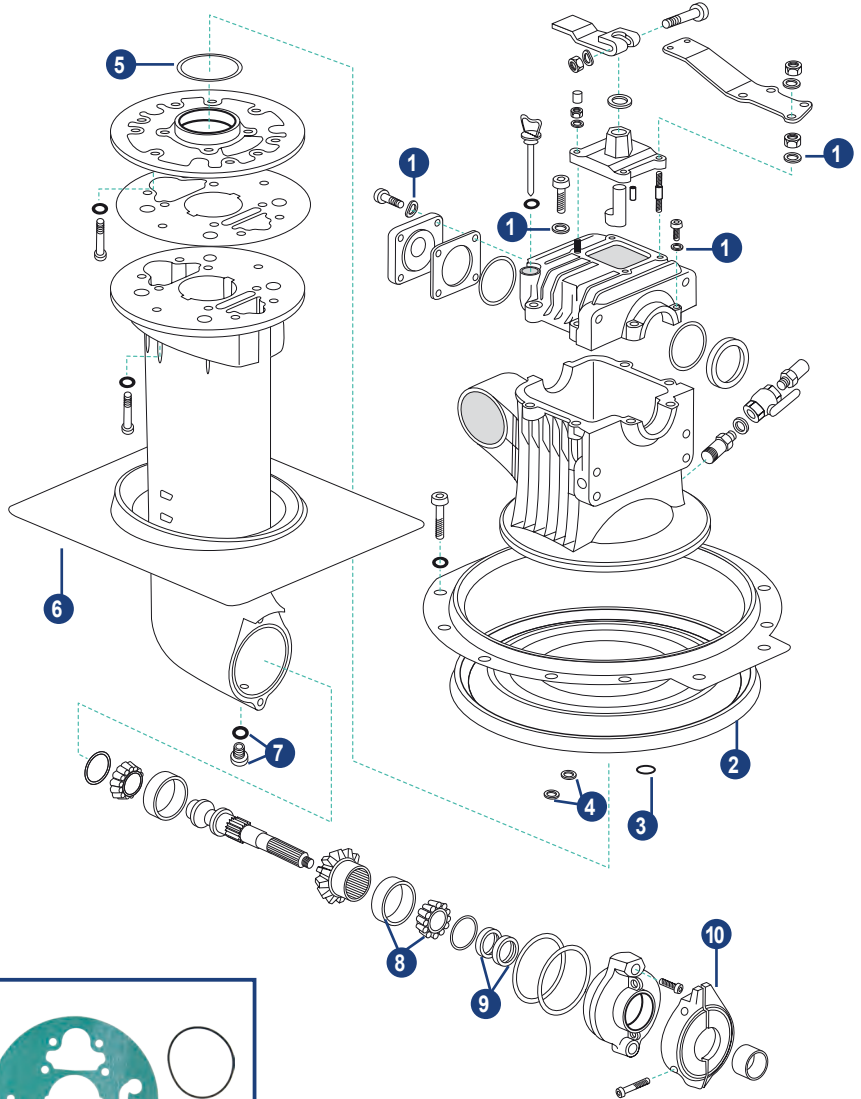

DESPIECE COLA DE VELEROS
120, 130, 150, M525

SAILBOAT GEARCASE COMPONENTS
120, 130, 150, M525

	REF	OEM	
1	REC941907	941907	ARANDELA WASHER
2	REC21389074	21389074	KIT REPARACION GOMA GOMMA REPAIR KIT
3	REC955974	955974	ARO TÓRICO O-RING
4	REC925054	925054	ANILLO RETÉN SEAL
5	REC925256	925256	ARO TÓRICO O-RING
6	REC22303438	22303438	GOMA PASACASCOS COLA BELLOW KIT
7	REC22-67892A05	3854539	TAPÓN CAP
8	REC3593663	3593663	RETÉN O-RING
9	REC889672	889672	ARO TÓRICO (120 y 130)
	REC925256	925256	ARO TÓRICO (M525)
10	REC876286	876286	KIT ÁNODO Zn (110, 120)
	REC876286AL	876286	KIT ÁNODO Al (110, 120)
11	REC21389074	21389074	KIT 110S, S-B, 120S, S-E, S-D, S120C, 130S/R, 150S/R, M525S/SR
12	REC21112496	21112496	120
	REC21112497	21112497	130/150