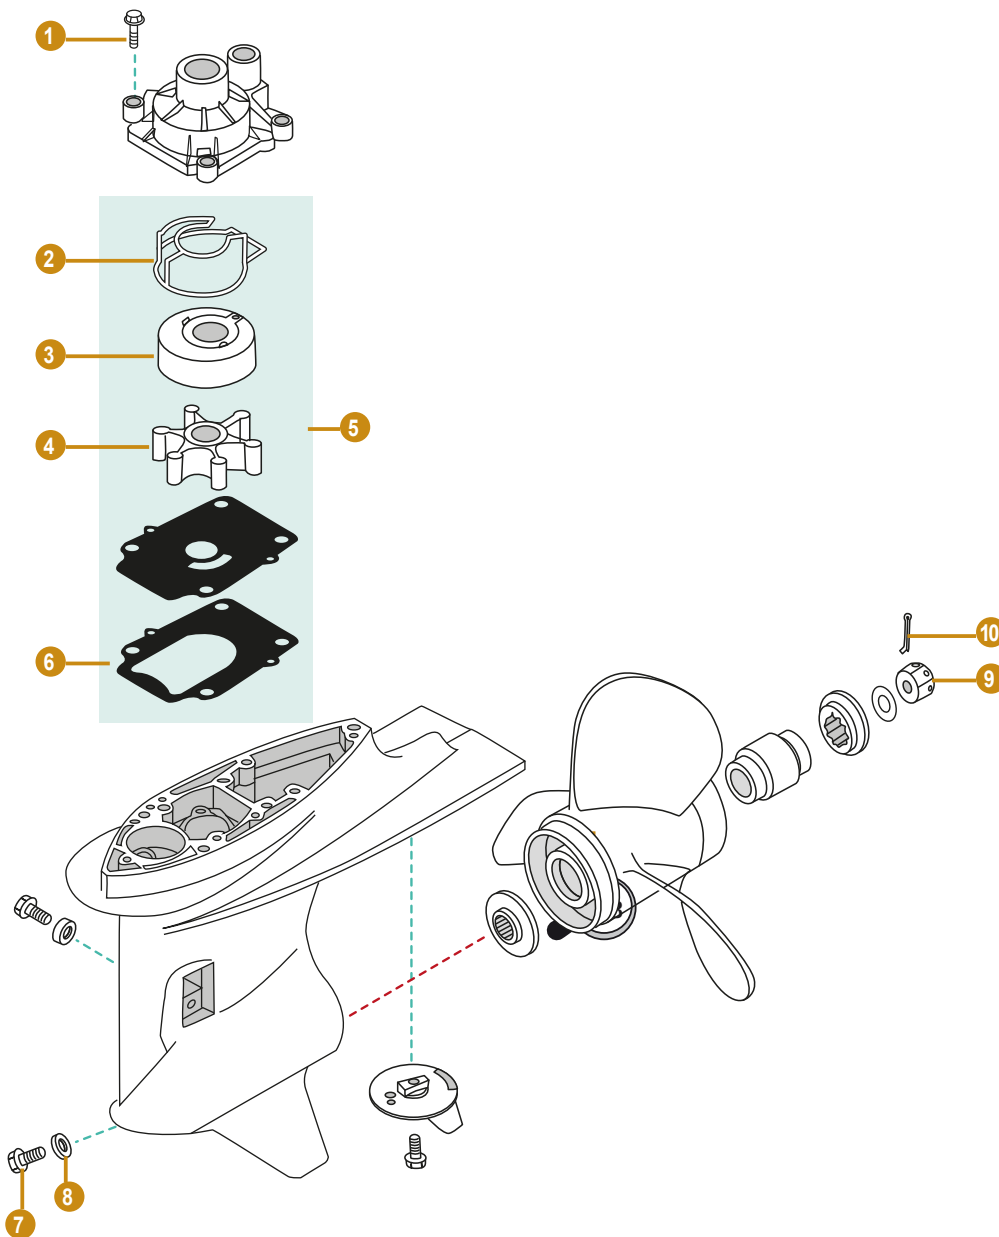

4T
STROKES

DF70A, DF80A, DF90A, DF100B