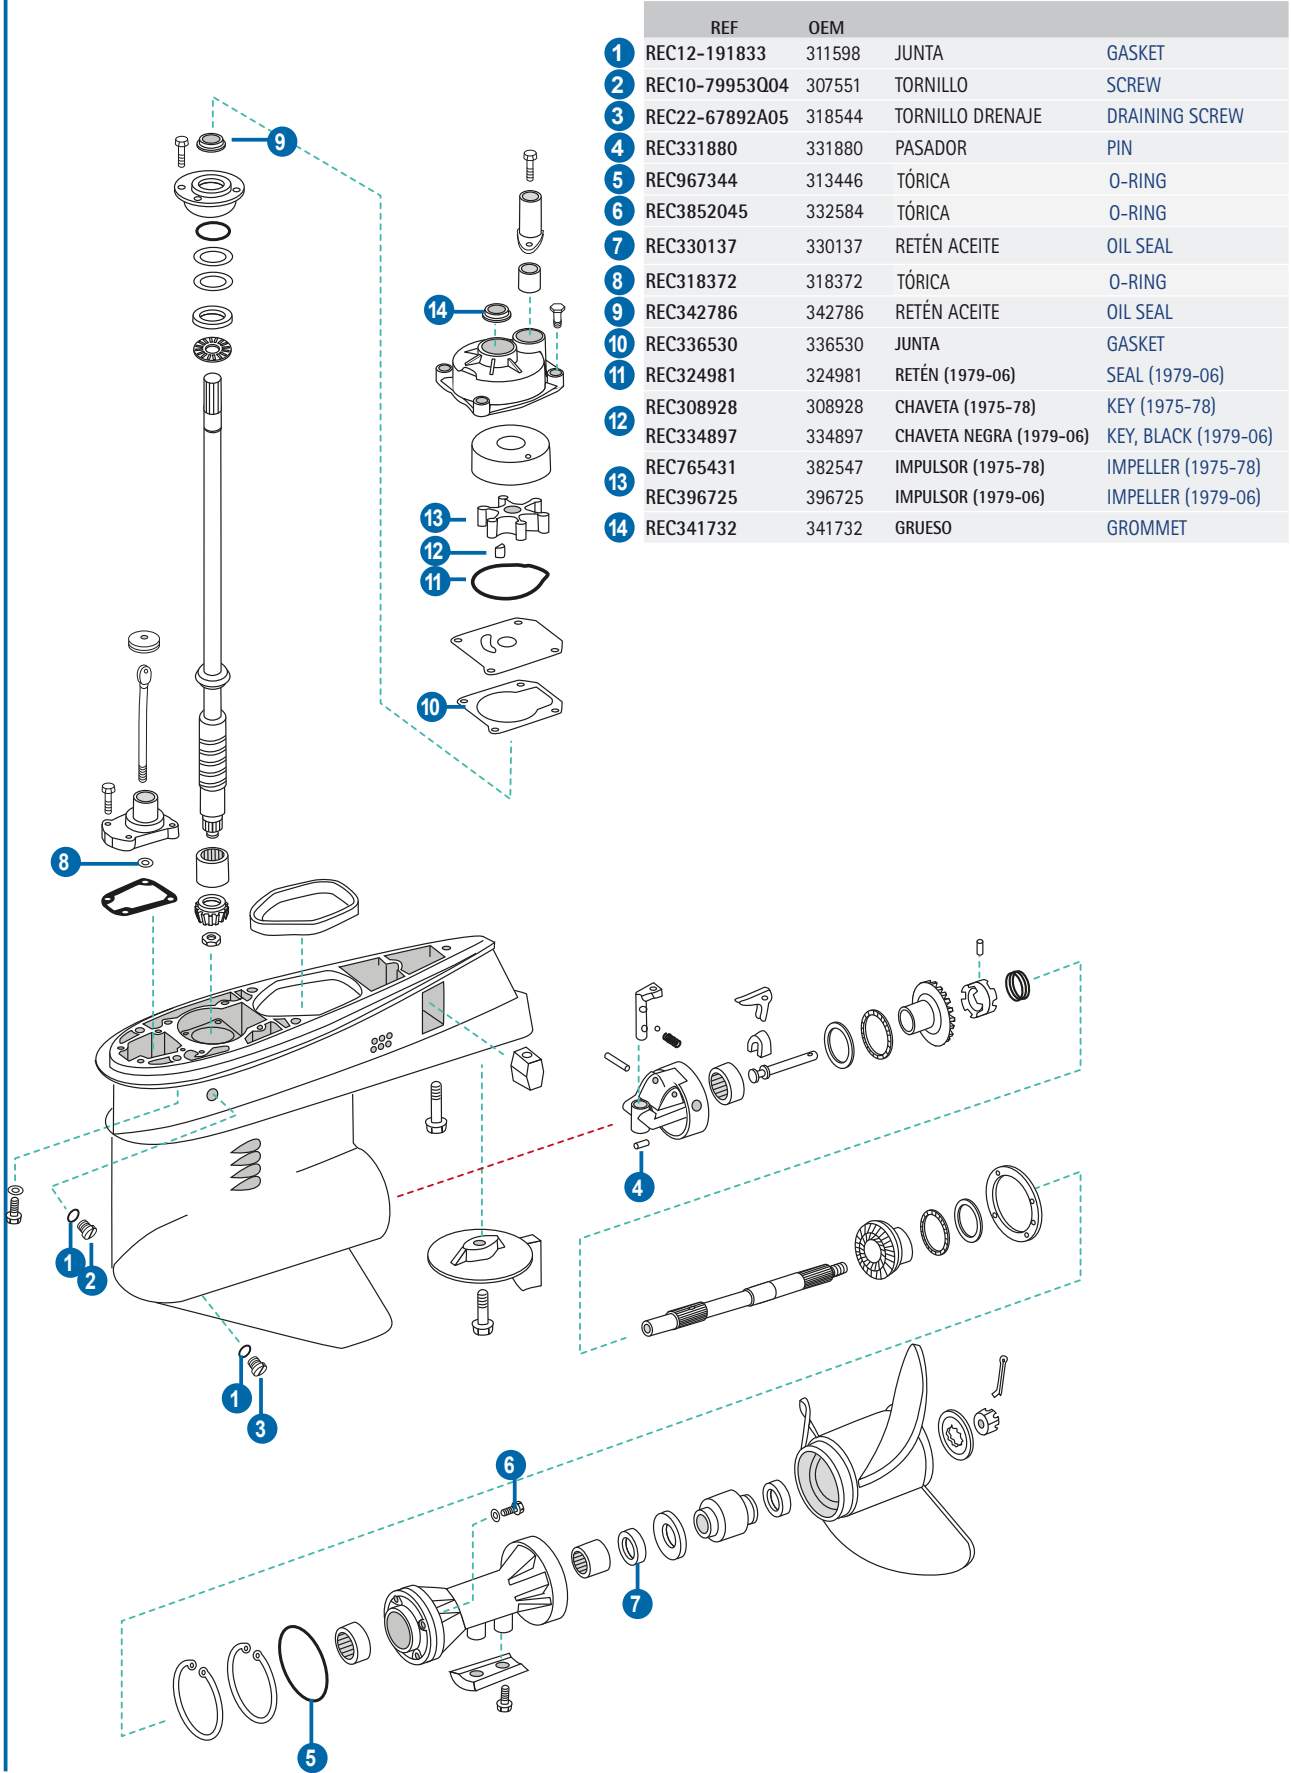

JOHNSON EVINRUDE

2T 40 - 60 HP 2 CYL LOOPCHARGED (1975-88) • 60 - 75 HP 2 CYL LOOPCHARGED (1975-88)
 STROKES COLA PEQUEÑA | SMALL GEARCASE

2T 40 - 60 HP 2 CYL LOOPCHARGED (1975-06) • 60 - 75 HP 2 CYL LOOPCHARGED (1975-01)
 STROKES COLA LARGA | LARGE GEARCASE