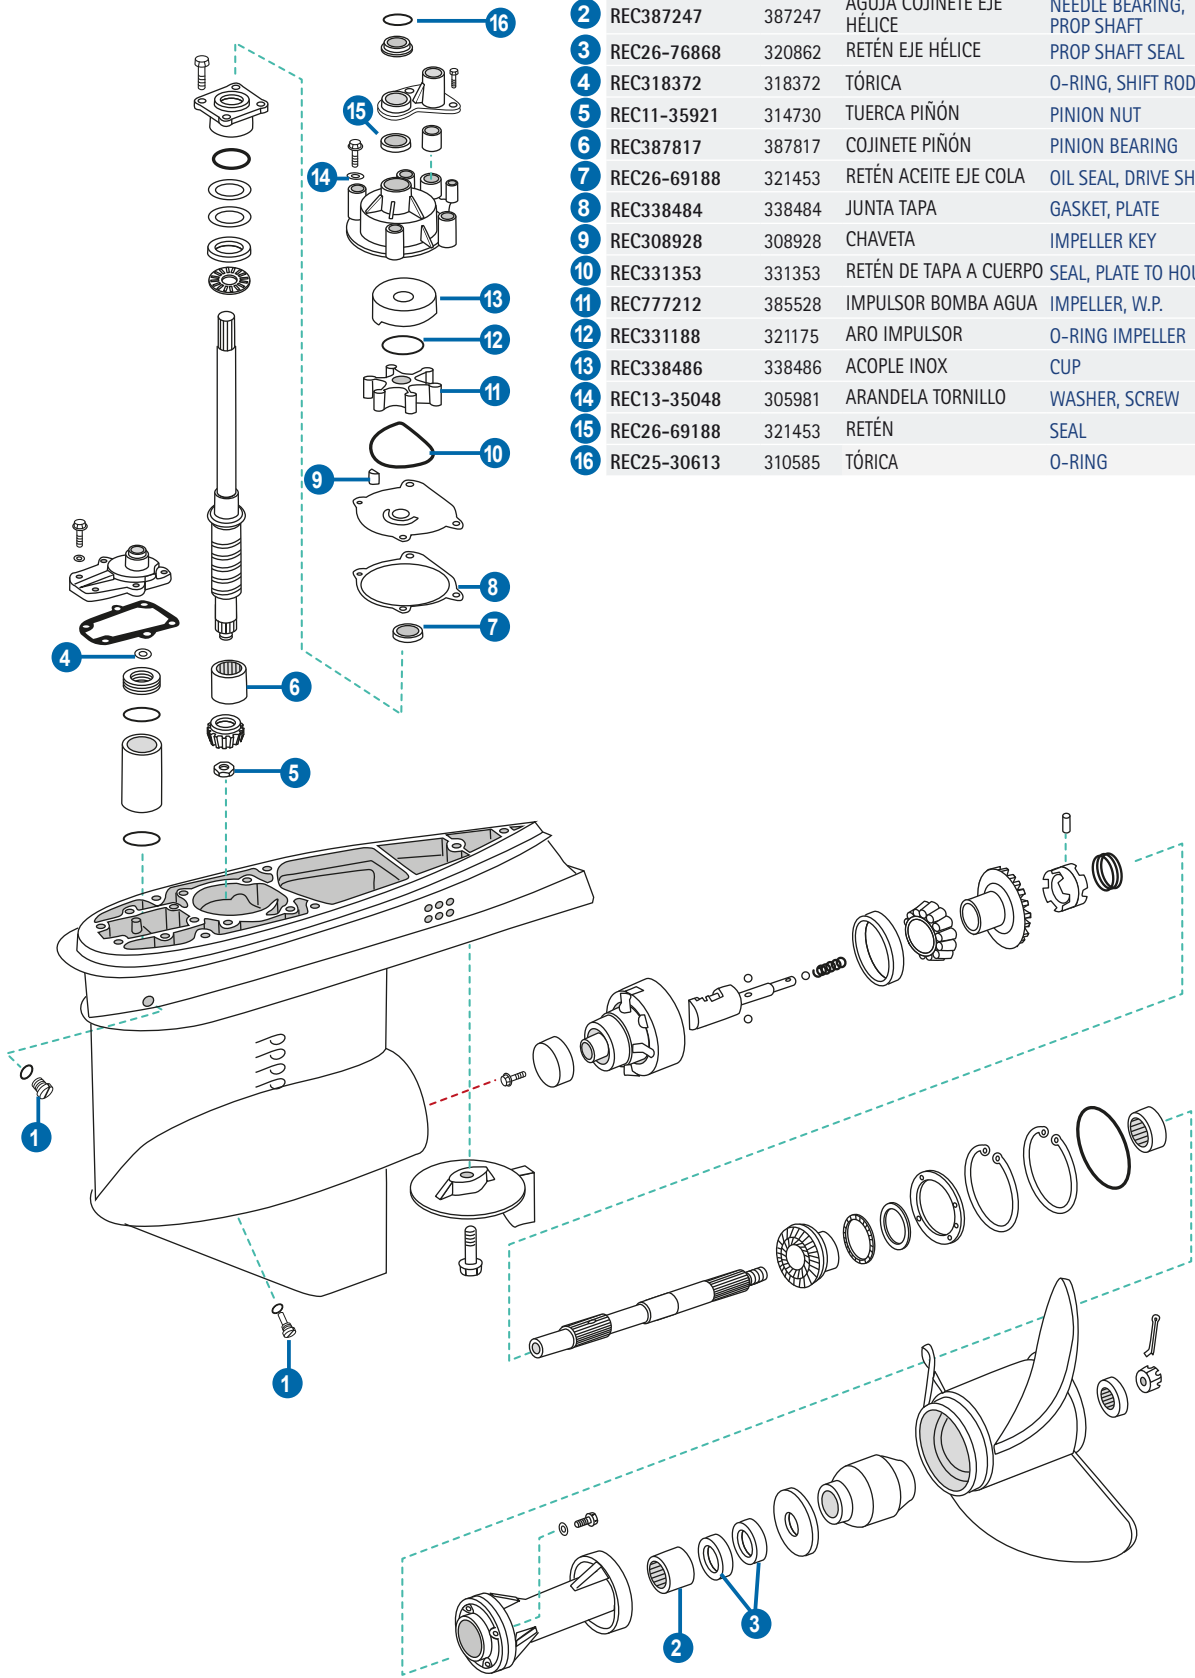

2T
STROKES

V6 (1976-78)

CAMBIO HIDRÁULICO | HYDRAULIC SHIFT

	REF	OEM		
1	REC10-79953Q04	307551	TAPÓN DRENAJE	DRAIN PLUG
2	REC387247	387247	AGUJA COJINETE EJE HÉLICE	NEEDLE BEARING, PROP SHAFT
3	REC26-76868	320862	RETÉN EJE HÉLICE	PROP SHAFT SEAL
4	REC318372	318372	TÓRICA	O-RING, SHIFT ROD
5	REC11-35921	314730	TUERCA PIÑÓN	PINION NUT
6	REC387817	387817	COJINETE PIÑÓN	PINION BEARING
7	REC26-69188	321453	RETÉN ACEITE EJE COLA	OIL SEAL, DRIVE SHAFT
8	REC338484	338484	JUNTA TAPA	GASKET, PLATE
9	REC308928	308928	CHAVETA	IMPELLER KEY
10	REC331353	331353	RETÉN DE TAPA A CUERPO	SEAL, PLATE TO HOUSING
11	REC777212	385528	IMPULSOR BOMBA AGUA	IMPELLER, W.P.
12	REC331188	321175	ARO IMPULSOR	O-RING IMPELLER
13	REC338486	338486	ACOPLE INOX	CUP
14	REC13-35048	305981	ARANDELA TORNILLO	WASHER, SCREW
15	REC26-69188	321453	RETÉN	SEAL
16	REC25-30613	310585	TÓRICA	O-RING

JOHNSON EVINRUDE

RECMAR