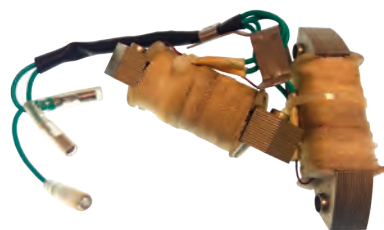

REF	OEM	2T STROKES	4T STROKES	
PAF15-07000400	66M-85533-00		✓	F15 ALL (1998-07) F9.9 ALL (1998-08) F13.5 ALL (2002-07)