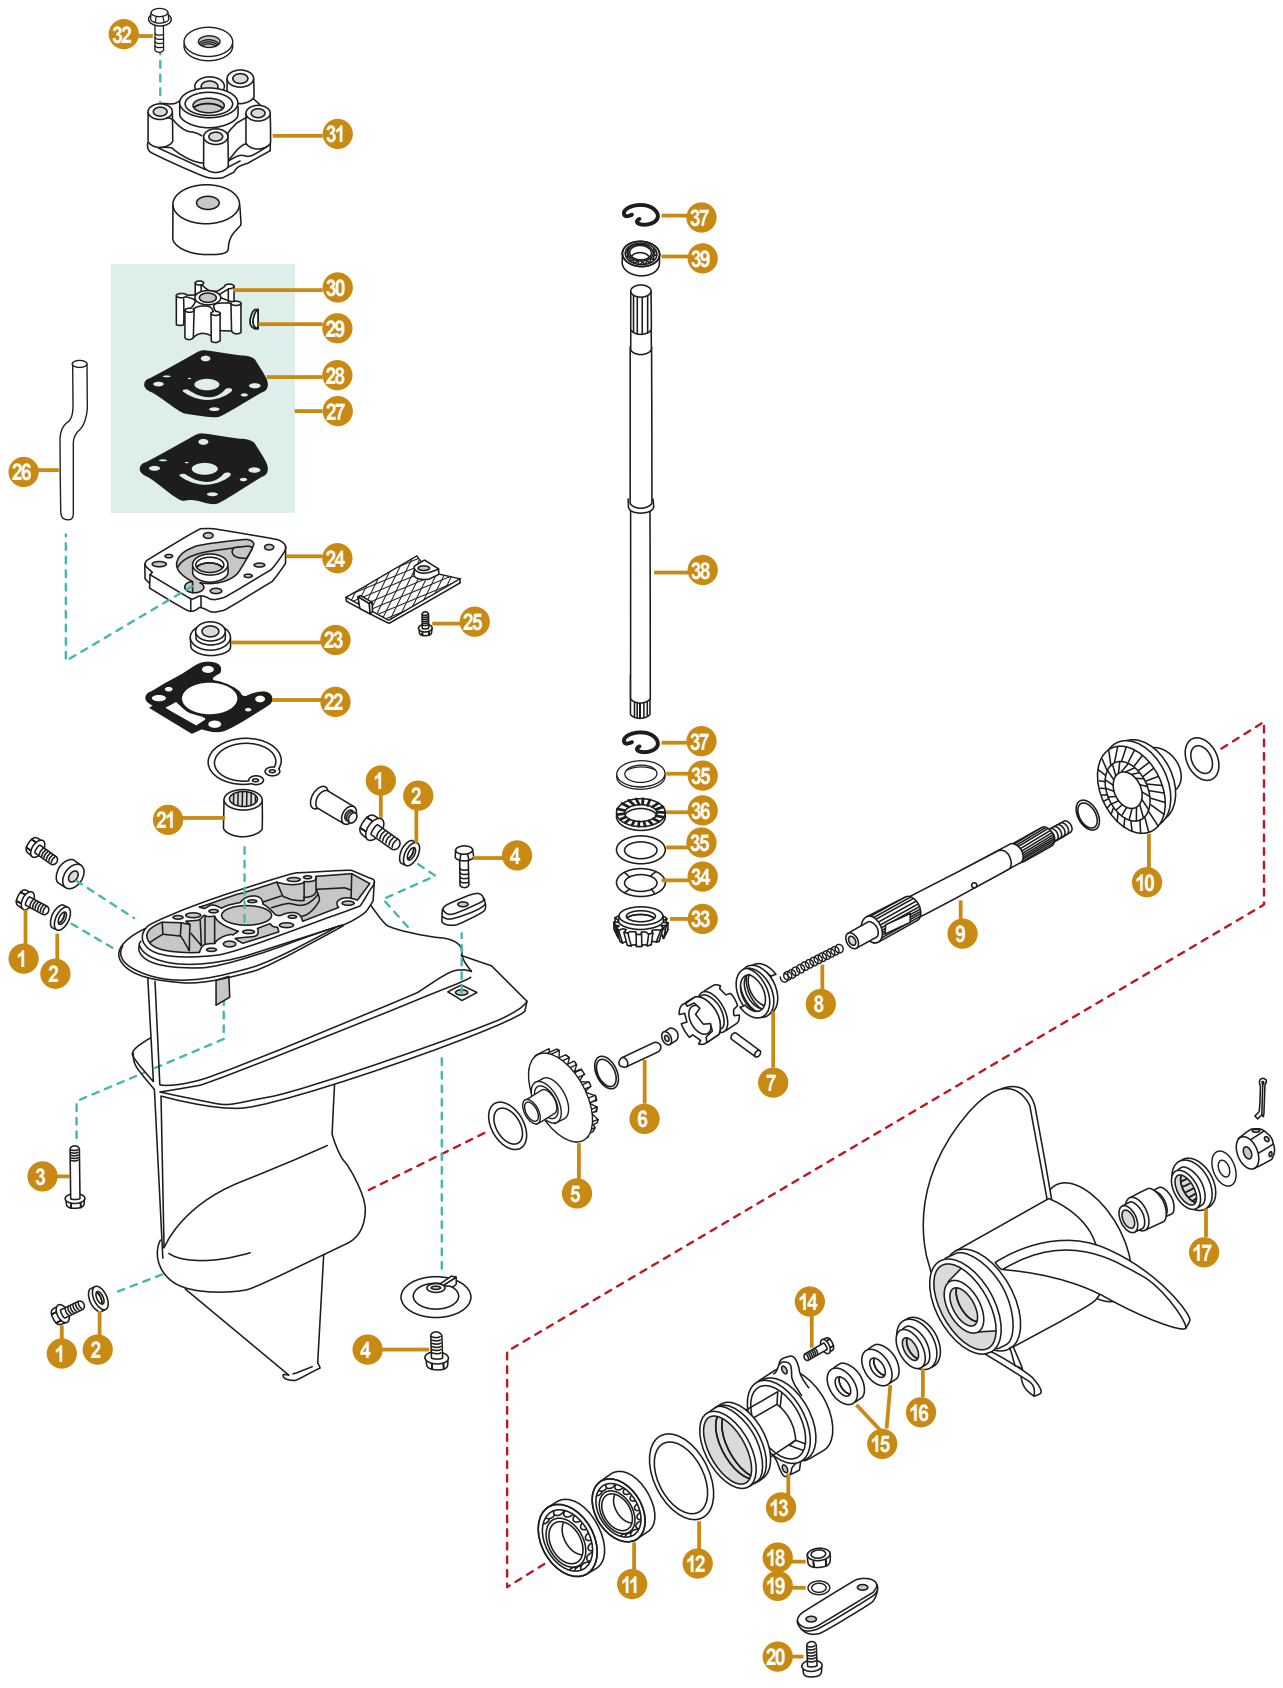

REF	OEM		
1	REC09248-10008	09248-10008	TORNILLO 10x7,5	SCREW 10x7,5
2	REC09168-10022	09168-10022	ARANDELA TAPÓN	CAP, O-RING
3	PAGB/T5783-M8X30	09117-08047	TORNILLO M8X30	BOLT M8X30
4	REC09116-06094	09116-06094	TORNILLO 6x15	SCREW 6x15
5	REC57510-93910	57510-93910	PIÑÓN MARCHA AVANTE	FORWARD GEAR
6	REC57631-93901	67631-93901	VARILLA SELECTOR	ROD PUSH
7	REC09440-32008	09440-32008	MUELLE	CLUTCH
8	REC09440-05027	09440-05027	MUELLE SELECTOR	SELECTOR SPRING
9	REC57610-93901	57610-93901	EJE HELICE	PROPELLER SHAFT
10	REC57521-93910	57521-93910	PIÑÓN MARCHA ATRÁS	REVERSER GEAR
11	REC08110-60050	08110-60050	RODAMIENTO	BEARING
12	REC09280-57002	09280-57002	ARO TORICO	O-RING
13	REC56120-93900	56120-93901-0EP	DIÁBOLO	CARRIER
14	PAGB/T5787-M6X20	29116-93J00	TORNILLO	BOLT, FLANGE
15	REC09289-17006	09289-17006	RETÉN ACEITE	OIL SEAL
16	REC57632-94J00	57632-93902	SEPARADOR HÉLICE	PROPELLER WASHER
17	REC57633-93901	57633-93901	SEPARADOR	SPACER
18	PAGB/T6170-M6	29141-93J00	TUERCA HEXÁGONAL M6	HEXAGON NUT M6
19	PAGB/T93-6	29162-93J00	ARANDELA MUELLE 6	SPRING WASHER 6
20	PAGB/T820-M6X20	09126-06006	TORNILLO M6x20	SCREW M6x20
21	REC09263-15019	09263-15019	RODAMIENTO	BEARING
22	REC17452-93910	17452-93910	JUNTA COLA	DRIVE GASKET
23	REC09289-12003	09289-12003	RETÉN	OIL SEAL
24	REC17450-93921	17450-93921	CARCASA BOMBA AGUA	PUMP BASE
25	PAGB/T818-M6X10	09125-06063	TORNILLO M6x10	BOLT M6x10
26	REC17453-93901	17453-93900	TUBO VACIADO DE AGUA	WATER TUBE
27	REC17400-93951	17400-93951	KIT BOMBA AGUA	WATER PUMP SERVICE KIT
28	REC17471-93902	17471-93902	BASE BOMBA AGUA	WATER PUMP PLATE
29	REC17462-93990	17462-93990	CHAVETA	KEY
30	REC17461-93903	17461-93903	IMPULSOR	IMPELLER
31	REC17411-93901	17411-93901	CUERPO BOMBA AGUA	HOUSING WATER PUMP
32	PAGB/T5783-M8X55	09116-08117	TORNILLO HEXAGONAL M8x55	BOLT HEXAGON M8x55
33	REC57311-93910	57311-93910	PIÑÓN ATAQUE	INITIATIVE GEAR
	REC09160-20041	09160-20041	GRUESO 1.00	SHIM 1.00
34	REC09160-20042	09160-20042	GRUESO 1.10	SHIM 1.10
	REC09160-20043	09160-20043	GRUESO 1.20	SHIM 1.20
	REC09160-20044	09160-20044	GRUESO 1.30	SHIM 1.30
35	REC09160-21009	09160-21009	ARANDELA PIÑÓN	WASHER GEAR
36	REC09263-20L04	09263-20L04	RODAMIENTO	BEARING
37	REC09380-15001	09380-15001	CIRCLIP	CLIP
38	REC57100-93902	57100-93902	EJE VERTICAL	DRIVE SHAFT
39	REC08110-60020	08110-60020	RODAMIENTO	BEARING