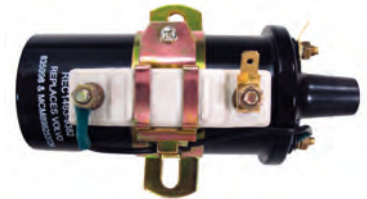

REF	OEM		2T STROKES	4T STROKES
REC1463-9382	32193A2 806529A1	800 (6 cyl)	✓	

Usar con resistencia externa.
Use external resistor.