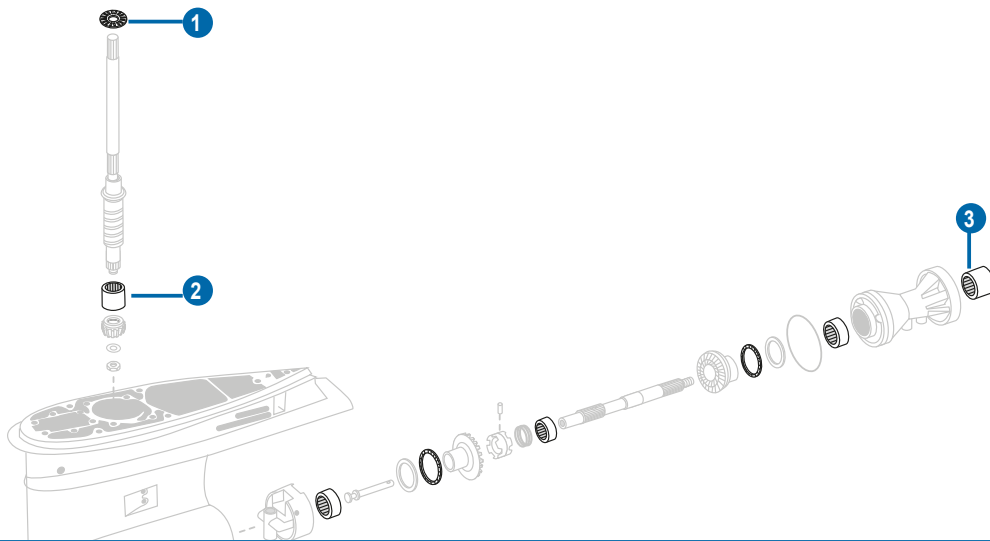

GUÍA COJINETES COLA

LOWER HOUSING BEARING GUIDE

	1	2	3
2 CYL. LOOPCHARGED (1975-85) 40 - 60 HP			
40	1984-85		
50	1975-85		
55	1976-85	REC31-32575T1	
60	1980-85		
2 CYL. LOOPCHARGED (1986-05) 40 - 60 HP			
40 Pequeño antiguo | Small Old	1986-88	REC31-32575T1	
50 Pequeño antiguo | Small Old	1986-88	REC31-32575T1	
55 Pequeño antiguo | Small Old	1986-88	REC31-32575T1	
60 Pequeño antiguo | Small Old	1986-88	REC31-32575T1	
3 CYL. LOOPCHARGED (1973-01) 65 - 75 HP			
70 Pequeño | Small	1974-01	REC31-32575T1	
75 Pequeño | Small	1979-85	REC31-32575T1	
V4 (1984+)			
80 "O"	1991-99	REC387817	
90 "O"	1984-90	REC387817	REC387247
90 "O"	1991-03	REC387817	
100 "O"	1984-90	REC387817	REC387247
100 "O"	1991-05	REC387817	
115 "O" Type	1984-90	REC387817	REC387247
115 "O" Type	1991	REC387817	
120 "O" Type	1985-90	REC387817	REC387247
120 "O" Type	1991-94	REC387817	
125 "O" Type	1989-90	REC387817	REC387247
125 "O" Type	1991-98	REC387817	
130 "O" Type	1995-00	REC387817	
135 "O" Type	2001	REC387817	
135 "M"	2002	REC387817	
140 "O"	1985-90	REC387817	REC387247
140 "O"	1991-94	REC387817	
V6 (1979-90)			
150	1979-90	REC387817	REC387247
V6 (1991+)			
150 "O"	1991	REC387817	

EJE TRANSMISIÓN INFERIOR. COJINETES

LOWER DRIVE SHAFT BEARING

REF	OEM	
REC09263-22L03	5031256	J/BJ 40, 50 HP
REC09263-20046	5031883	J/BJ 25, 30 HP

REF	OEM	
REC09263-15019	5033002	J10, 15 HP