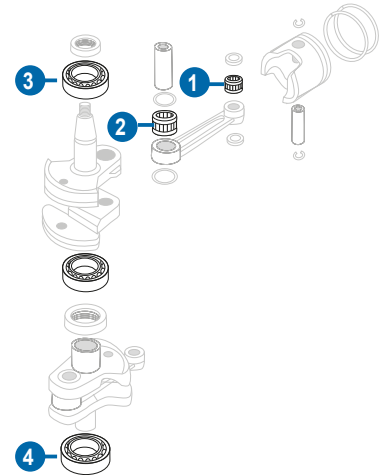

1 COJINETES PIE DE BIELA

CONNECTING ROD BEARING, SMALL END

REF	OEM	
REC395627	395627	20 - 35 HP (1981-95) 45 - 60 (2 Cyl) (1977-95) V4 Crossflow (3 Cyl) (-1973) V6 Crossflow (-1976) V4, V6 60°