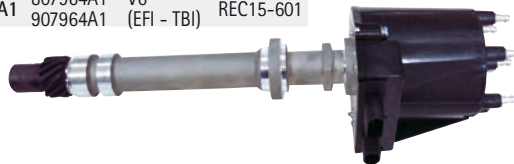

ELECTRONIC DISTRIBUTOR

REF	OEM		
REC807964A1	807964A1 907964A1	V6 (EFI - TBI)	REC15-601