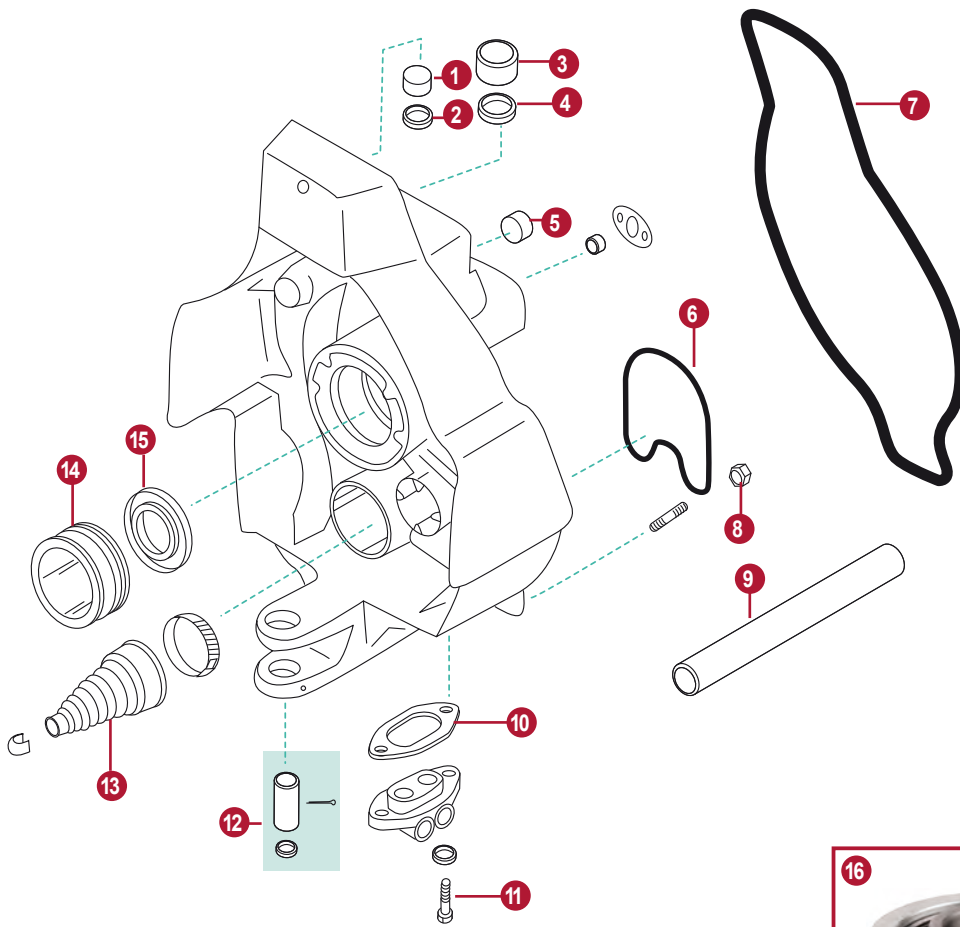

REF	OEM		
1	RM23-98356	23-98356	CASQUILLO SUPERIOR	UPPER BUSHING
2	REC26-54925	26-54925	RETÉN (Alpha one)	SEAL (Alpha one)
3	RM23-983571	23-983571	CASQUILLO INFERIOR	LOWER BUSHING
4	REC26-55682	26-55682	RETÉN (Alpha one)	SEAL (Alpha one)
	REC26-8M2005029	26-416071	RETÉN (Alpha one Gen II)	SEAL (Alpha one Gen II)
5	REC22-73379	22-73379	TAPÓN (.250-18)	CAP (.250-18)
6	REC41802	41802	RETÉN	SEAL
	REC43713	43713	JUNTA TRANSOM (Gen II, Bravo)	BLACKHAWK TRANSOM SEAL (Gen II, Bravo)
7	REC65533A1	65533A1	JUNTA TRANSOM (MC1/R/Alpha one)	TRANSOM SEAL (MC1/R/Alpha one)
8	REC11-34933	11-34933	TUERCA	NUT
9	REC32-4172533	32-4172533	TUBO AGUA Ø 3/4"	Ø 3/4" WATER HOSE
	REC32-32461	32-32461	TUBO AGUA Ø 5/8"	Ø 5/8" WATER HOSE
10	REC27-988231	27-988231	JUNTA	GASKET
11	REC10-28668	10-28636	TORNILLO	SCREW
12	REC17-8M0073409	8M0073409	KIT PIN	KIT PIN
13	REC74639Q02	74639Q02	FUELLE CABLE CAMBIO	SHIFT BELLOW
14	REC30-879194A01	30-879194A01	COJINETE TRANSOM (Alpha one Gen I, II)	GIMBAL BEARING FOR TRANSOM (Alpha one Gen I, II)
15	REC26-88416	26-88416	RETÉN	SEAL
16	REC30-879194A01	30-879194A01	COJINETE TRANSOM (Alpha one Gen I, II)	GIMBAL BEARING FOR TRANSOM (Alpha one Gen I, II)
17	REC55989Q9		KIT ÁNODO AL	ANODE AL KIT
18	REC27-995061	27-995061	JUNTA	GASKET