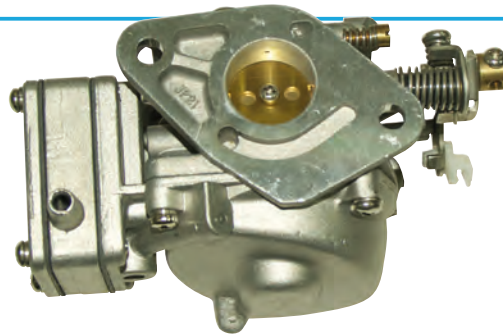

REF	OEM		2T STROKES	4T STROKES
REC3303-812648T	4, 5 (0P017000+) 4, 5 (9589154 - 0P016999) 4, 5 (1 cyl Japan) (9542671+)			✓