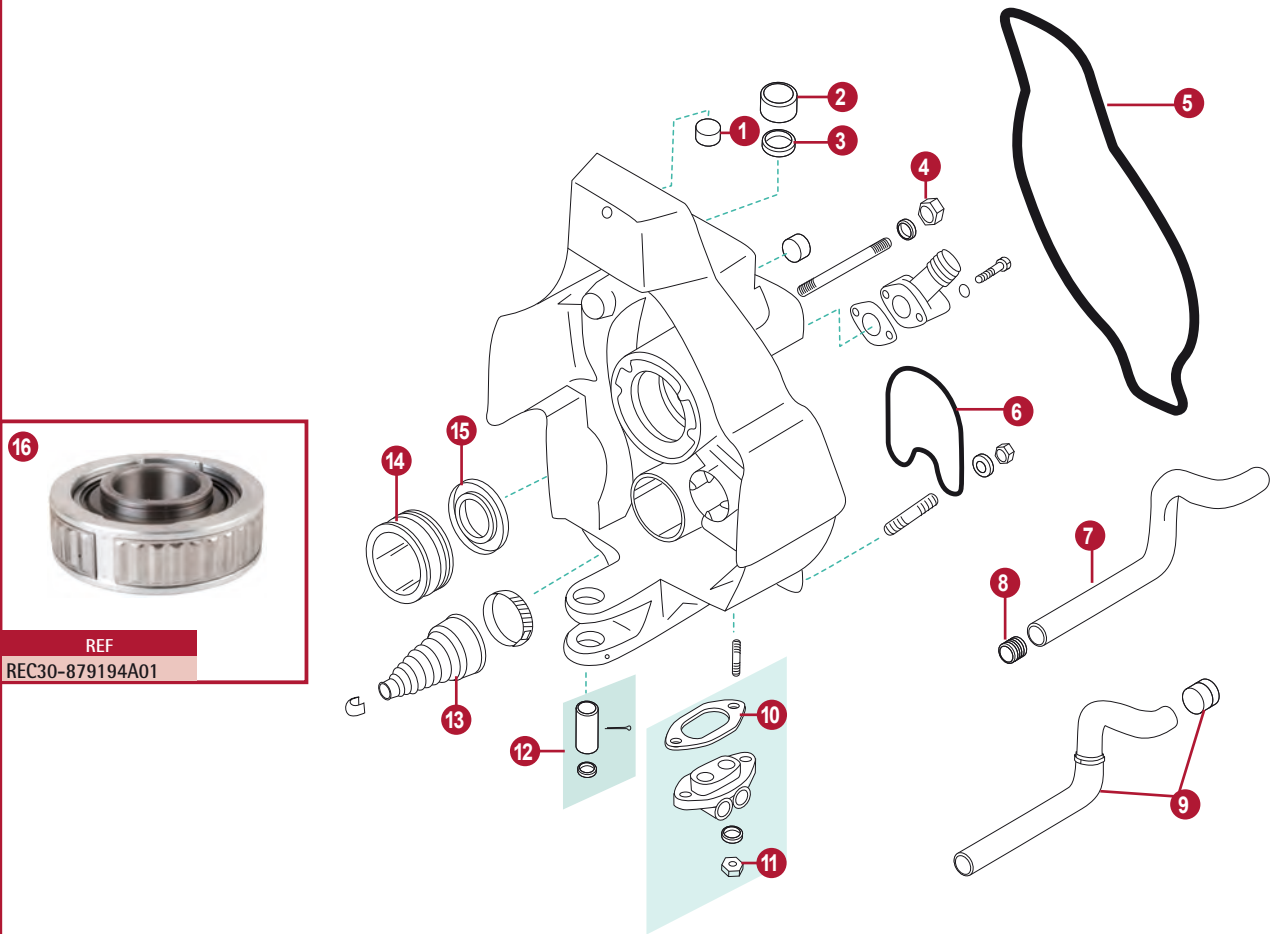

**CAMPANA TRANSOM
MC, MR1, ALPHA ONE, ALPHA ONE GEN II**

**BELL HOUSING
MC, MR1, ALPHA ONE, ALPHA ONE GEN II**

	REF	OEM		
1	REC32-4172533	32-4172533	TUBO AGUA Ø 3/4 137/8"L	WATER HOSE Ø 3/4 137/8"L
	REC32-32461	32-32461	TUBO AGUA Ø 5/8 137/8"L	WATER HOSE Ø 5/8 137/8"L
2	REC60932A4	60932A4	KIT FUELLE (3469428+) R/MR/ALPHA ONE	U-JOINT BELLOW (3469428+) KIT R/MR/ALPHA ONE
2	REC816431A1	816431A1	KIT FUELLE (Alpha one Gen II)	U-JOINT BELLOW KIT (Alpha one Gen II)
3	REC54-86049	54-86049	CLIP FUELLE	GROUNDING CLIP
4	REC816607	816607	CASQUILLO FUELLE	BELLOW FLANGE RING
5	REC18654A1	18654A1	KIT FUELLE ESCAPE	U-JOINT BELLOW KIT
6	REC18-32665	18-32665	PASADOR	COTTER PIN
7	REC12-32666	12-32666	ARANDELA	WASHER
8	REC18920A1	18920A1	VÁLVULA COMPLETA	VALVE ASSY
9	REC25-48171	25-48171	ANILLO	O-RING
10	REC27-94996Q2	27-94996Q2	KIT JUNTAS TRANSOM (Alpha one Et Gen II)	GASKET KIT (Alpha one Et Gen II)
	REC27-64818Q4	27-64818Q4	KIT JUNTAS TRANSOM (MC1)	GASKET KIT (MC1)
11	REC0307239	25-33504	ARO TÓRICO	O-RING
12	REC11-34933	11-134391	TUERCA (.4375-20)	NUT (.4375-20)
13	REC12-45176	12-35935	ARANDELA (.435 x .875 x .105)	WASHER (.435 x .875 x .105)
14	REC23-806036A1	23-806036A1	KIT RETENES Alpha Gen II, (F094775+)	SHIFT SHAFT BUSING Alpha Gen II, (F094775+)
15	REC45518T1	45518T1	KIT CAMBIO	SHIFT LEVER KIT
16	REC22-861150T02	22-861150A1	RACOR ACEITE	OIL RACORD
17	RM22-861163	22-861163	RACOR ACEITE	OIL RACORD