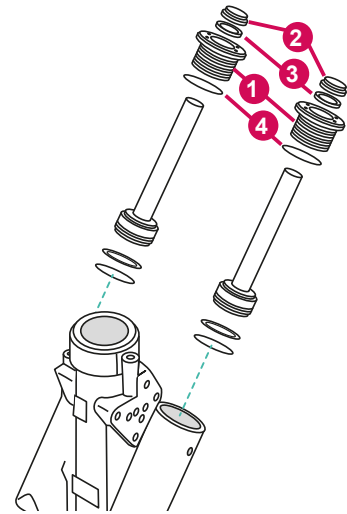

DESPIECE PISTÓN TRIM

PARTI PISTONE TRIM

REF	OEM			UN.
REC48630-96J03	64E-43821-00, -05 64E4382100 64E4382105	TORNILLO CILINDRO EXTREMO	SCREW	2
REC48630-96J03	64E-43821-08, 09, 00 64E-43820-08, 09, 00 6AW-4380R-00	TAPÓN PARA SHOWA SYSTEM	CAP FOR SHOWA SYSTEM	2
1 REC48630-94900	67F-4380R-01, -00 67F-43811-00 61A-43821-00, -01, -09	TORNILLO CILINDRO EXTREMO	SCREW	2
REC48630-92J00	6EK-4380R-00 64E-43821-05 63P-43811-20, -10 64E-43811-02 61A-43811-00 6AW-4380R-01	TAPÓN PARA SHOWA SYSTEM	CAP FOR SHOWA SYSTEM	2
2 REC64E-43822-00	64E-43822-00	SELLO	SEAL OIL	2
3 REC64E-4384J-00	64E-4384J-00	SELLO	SEAL OIL	2
4 REC6G5-43864-00	6G5-43864-00	SELLO	SEAL OIL	2

TAPONES TRIM

TRIM PLUGS

REF	OEM
REC48630-96J03	64E-43821-00 64E-43821-05 64E4382100 64E4382105

REF	OEM	
REC48630-94900	67F-4380R-01, -00 67F-43811-00 61A-43821-00, -01, -09	F75B/T (2005) F80A/B/T (1999-18) F100A/C/D (1999-18) F200, F225, F250 (2002-12) Z200, Z300 (2003-12) 250G (2006-10) F300 (2011-12)

REF	OEM
REC48630-92J00	6EK-4380R-00 64E-43821-05 63P-43811-20, -10 64E-43811-02 61A-43811-00 6AW-4380R-01