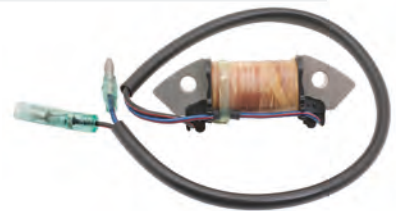

REF	OEM		2T STROKES	4T STROKES
REC803844T01	339-803844T01		8, 9.9 HP (209 cc)	✓