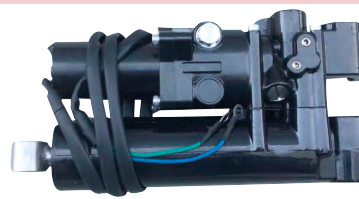

POWER TRIM COMPLETO

COMPLETE POWER TRIM ASSEMBLY

REF	OEM	2T STROKES	4T STROKES	🔧
PAT40-10000000	65W-43800-02-4D 65W-43800-03-4D 65W-43800-21-4D 65W-43800-22-8D 65W-43800-23-8D 65W-43800-20-4D 65W-43800-01-4D 65W-43800-00-4D	✓	✓	F20 / F25 E40 / 40X 30D