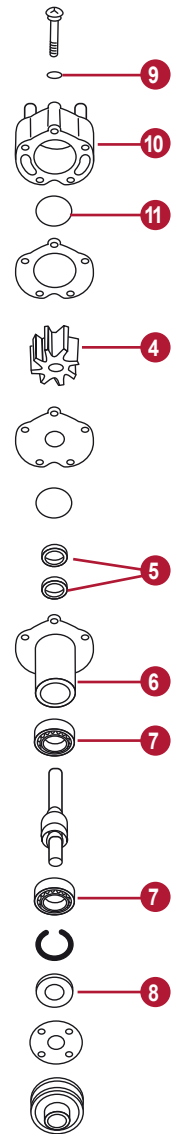

REF	OEM		UN.	
1	REC12-20084	12-20084	ARANDELA	WASHER	5
2	REC27-8052151	27-8052151	JUNTA	GASKET	1
3	REC27-94914	27-94914	JUNTA	GASKET	1
4	REC47-59362Q01	47-59362Q01	IMPULSOR	IMPELLER	1
5	REC26-90562	26-90562	RETÉN	OIL SEAL	2
6	REC46-94913A5	46-94913A5	CUERPO COJINETE	BEARING HOUSING	1
7	REC30-72961	30-72961	COJINETE	BEARING	2
8	REC26-72785	26-72785	RETÉN ACEITE	OIL SEAL	1
9	REC92995-08600	12-36001	ARANDELA	WASHER	5
10	REC46-807151A14	46-807151A14	CUERPO BOMBA	PUMP HOUSING	1
11	REC25-33465	25-33465	ARANDELA	O-RING	1