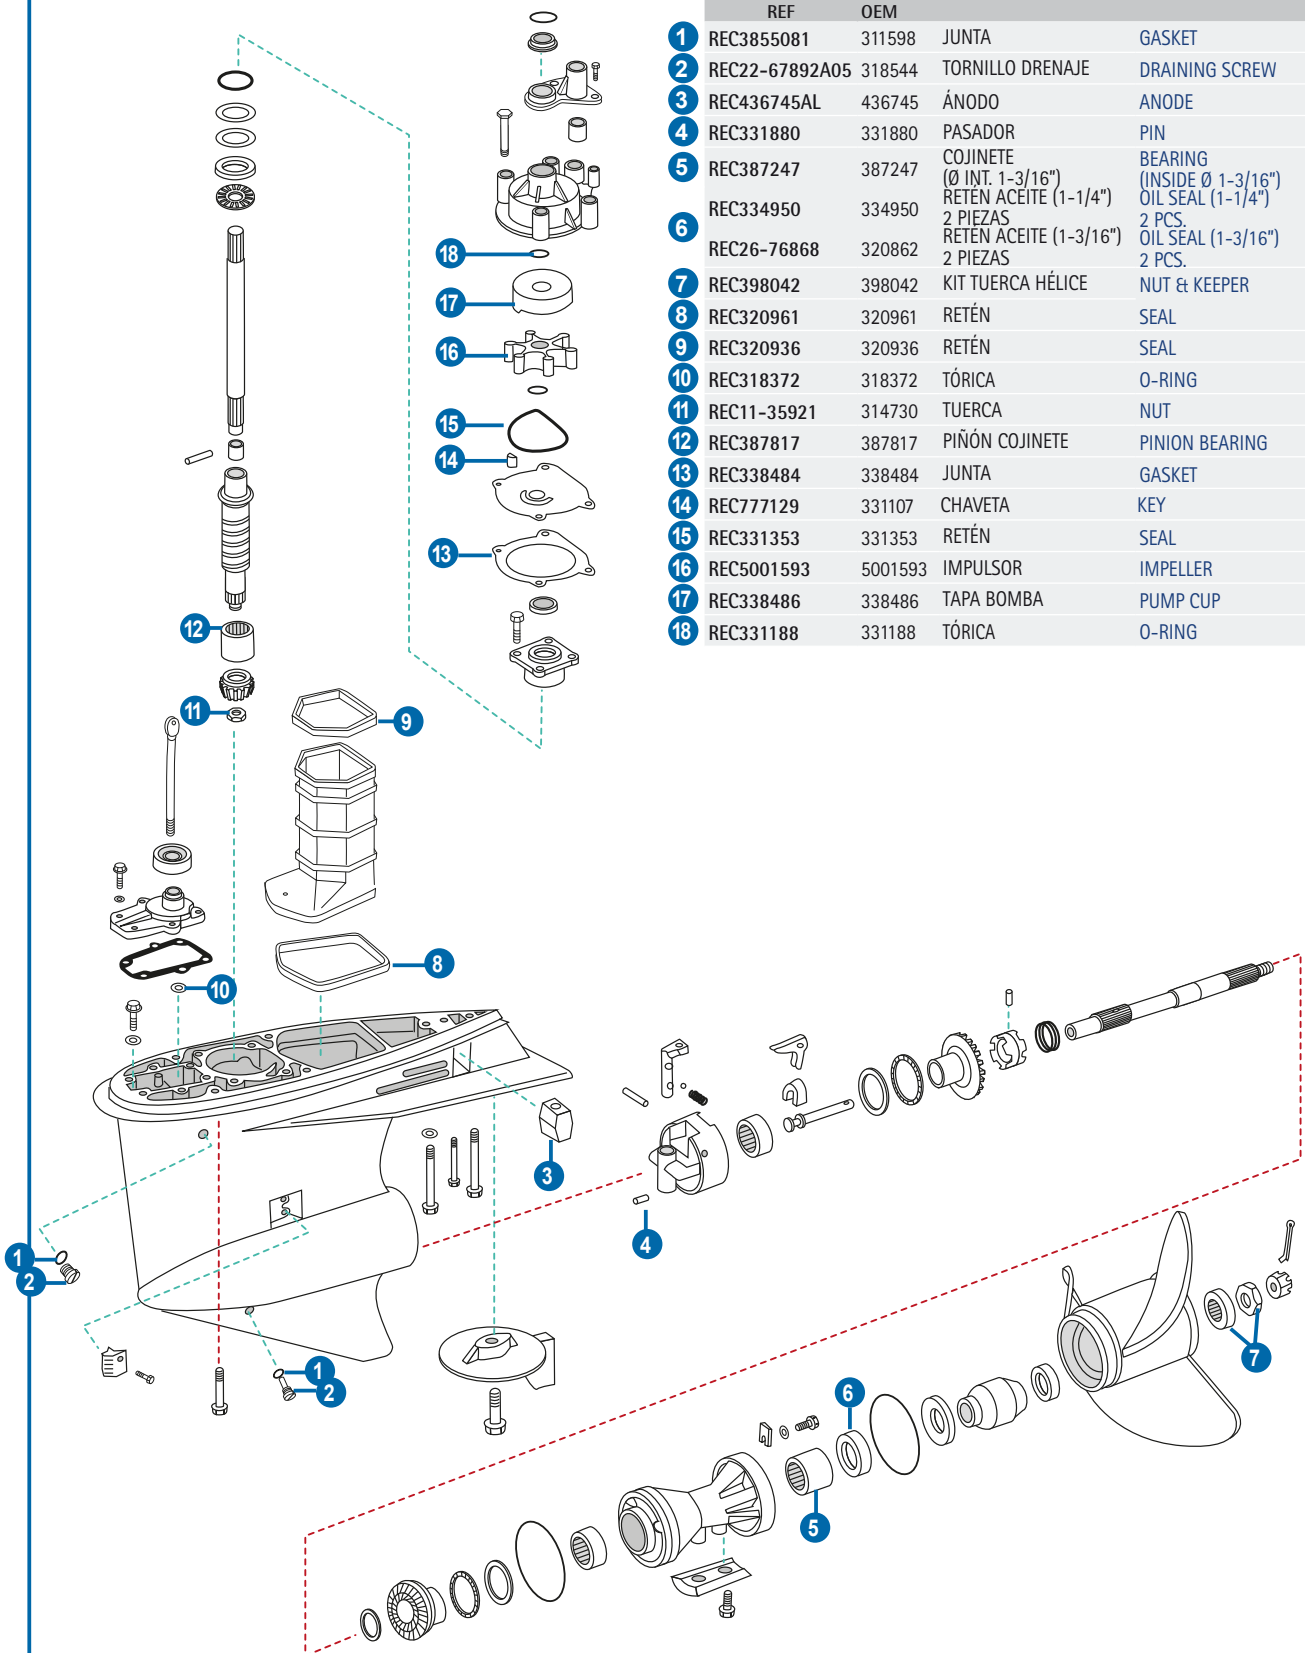

2T
STROKES

V4 / V6 "O" (1979-06) RATIO V4 2.25:1 (.44), V6 1.86:1 (.54)

REF	OEM		
1	REC3855081	311598	JUNTA GASKET
2	REC22-67892A05	318544	TORNILLO DRENAJE DRAINING SCREW
3	REC436745AL	436745	ÁNODO ANODE
4	REC331880	331880	PASADOR PIN
5	REC387247	387247	COJINETE BEARING (Ø INT. 1-3/16")
6	REC334950	334950	RETÉN ACEITE (1-1/4") OIL SEAL (1-1/4")
7	REC26-76868	320862	2 PIEZAS 2 PCS. RETÉN ACEITE (1-3/16") OIL SEAL (1-3/16")
8	REC398042	398042	KIT TUERCA HÉLICE NUT & KEEPER
9	REC320961	320961	RETÉN SEAL
10	REC320936	320936	RETÉN SEAL
11	REC318372	318372	TÓRICA O-RING
12	REC11-35921	314730	TUERCA NUT
13	REC387817	387817	PIÑÓN COJINETE PINION BEARING
14	REC338484	338484	JUNTA GASKET
15	REC777129	331107	CHAVETA KEY
16	REC331353	331353	RETÉN SEAL
17	REC5001593	5001593	IMPULSOR IMPELLER
18	REC338486	338486	TAPA BOMBA PUMP CUP
18	REC331188	331188	TÓRICA O-RING

JOHNSON EVINRUDE