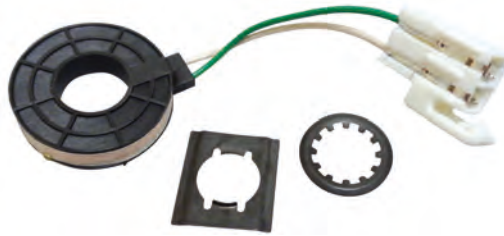

SENSOR PICK UP

PICK UP SENSOR

REF	OEM	
REC3854001	811639 811639T	V4 / V6 / V8 Delco Voyager