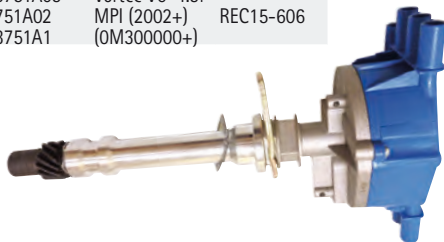

DISTRIBUIDOR

REF	OEM		
REC40005334	888751A03	Vortec V6 4.3l MPI (2002+) (OM300000+)	REC15-606
	88751A02		
	888751A1